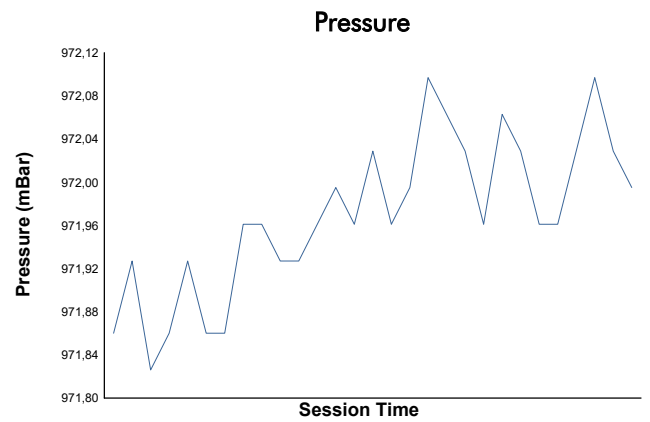

MUGELLO FERRARI CHALLENGE NA Race 2

Weather Report

Track Status: **DRY**