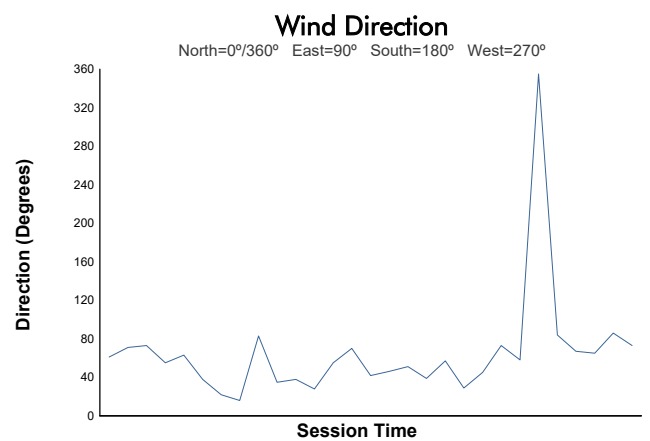

MUGELLO FERRARI CHALLENGE NA Race 2

Weather Report

Track Status: **DRY**