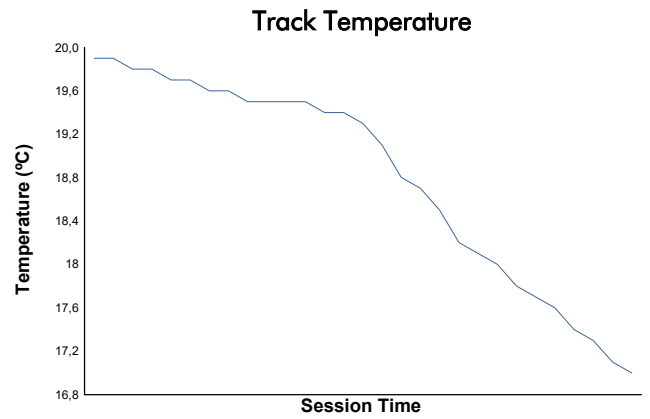

MUGELLO FERRARI CHALLENGE NA Race 2

Weather Report

Track Status: **DRY**