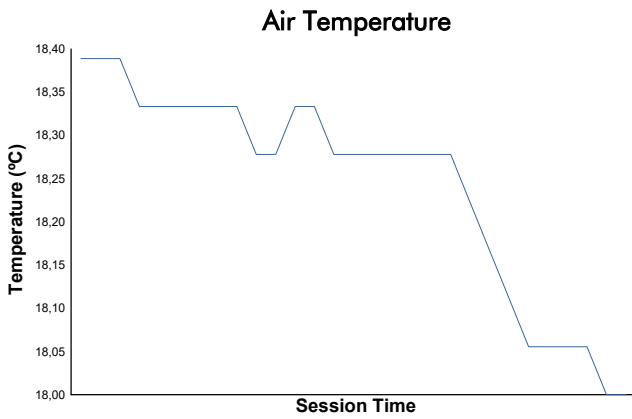

MUGELLO FERRARI CHALLENGE NA Race 2

Weather Report

Track Status: **DRY**