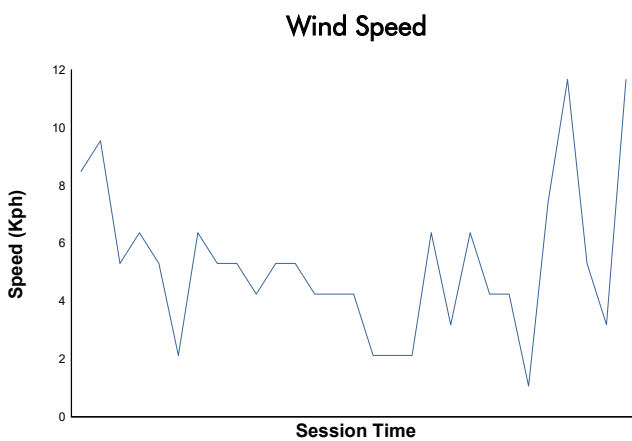

MUGELLO FERRARI CHALLENGE NA Race 2

Weather Report

Track Status: **DRY**