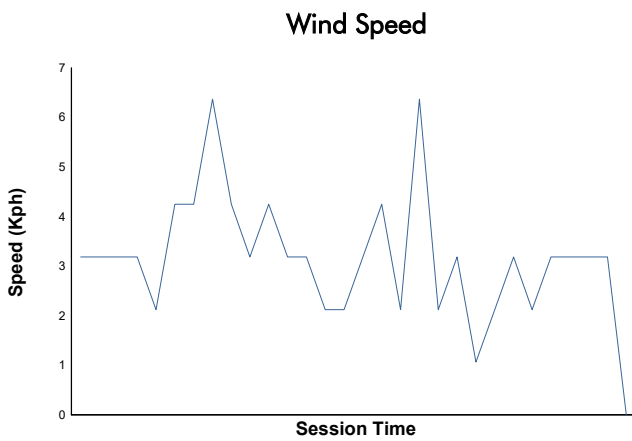

MUGELLO FERRARI CHALLENGE NA Race 1

Weather Report

Track Status: **WET**