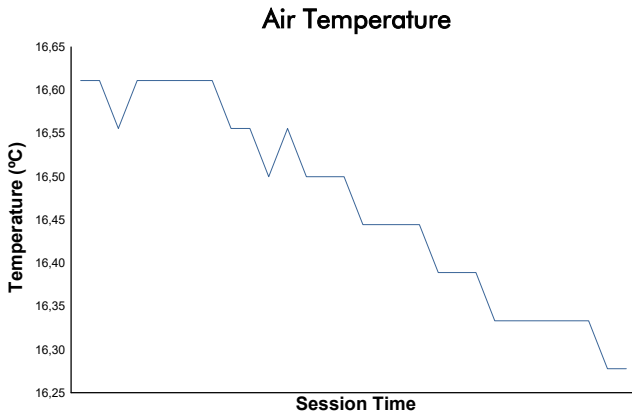

MUGELLO FERRARI CHALLENGE NA Race 1

Weather Report

Track Status: **WET**