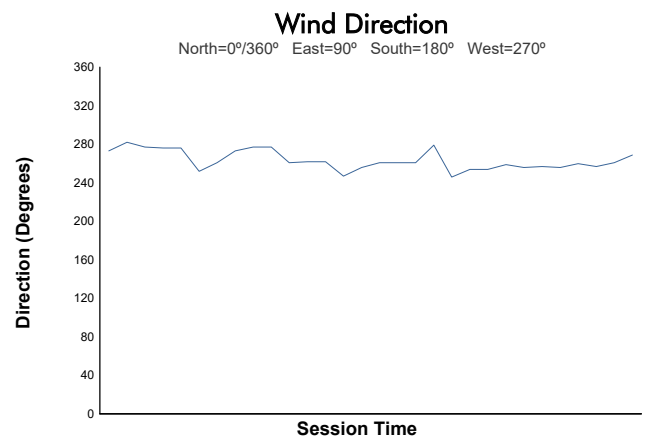

MUGELLO FERRARI CHALLENGE NA Race 1

Weather Report

Track Status: **WET**