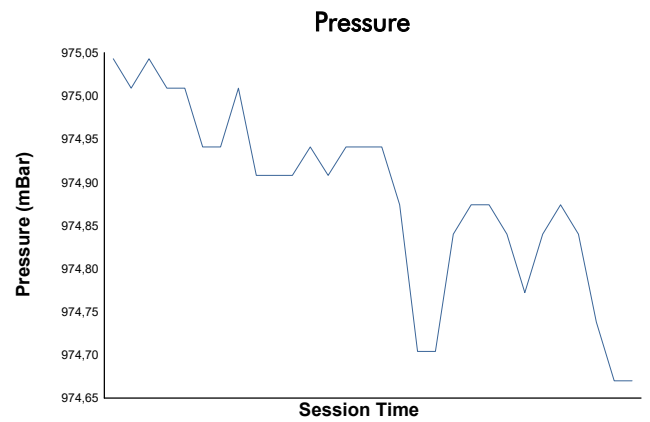

MUGELLO FERRARI CHALLENGE NA Race 1

Weather Report

Track Status: **WET**