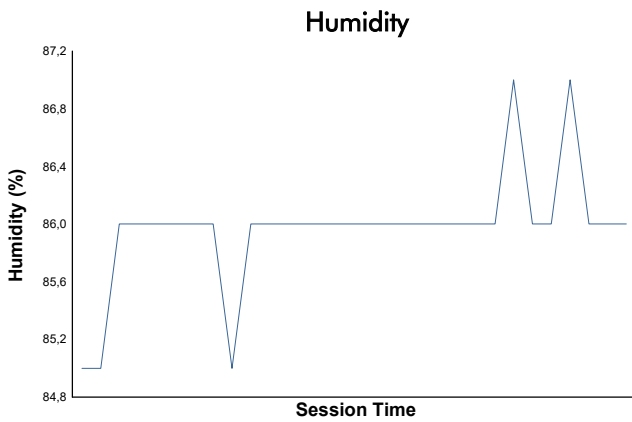

MUGELLO FERRARI CHALLENGE NA Race 1

Weather Report

Track Status: **WET**