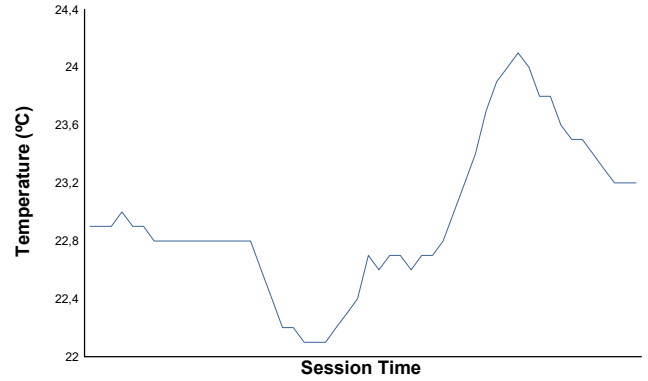

MUGELLO FERRARI CHALLENGE NA OPEN PRACTICE 2

Weather Report

Air Temperature

Track Temperature

Humidity

Pressure

Wind Speed

Wind Direction