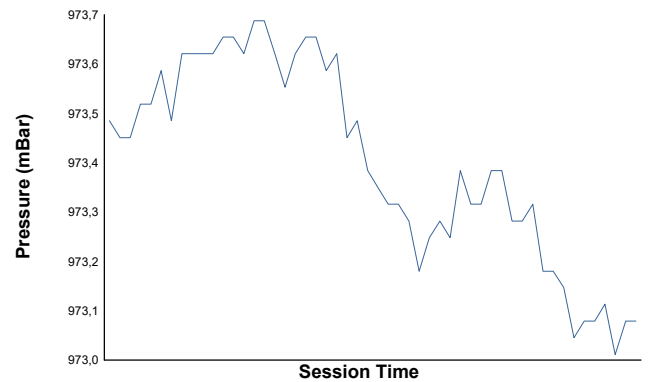

MUGELLO FERRARI CHALLENGE NA OPEN PRACTICE 2

Weather Report

Air Temperature

Track Temperature

Humidity

Pressure

Wind Speed

Wind Direction

Track Status: **DRY**