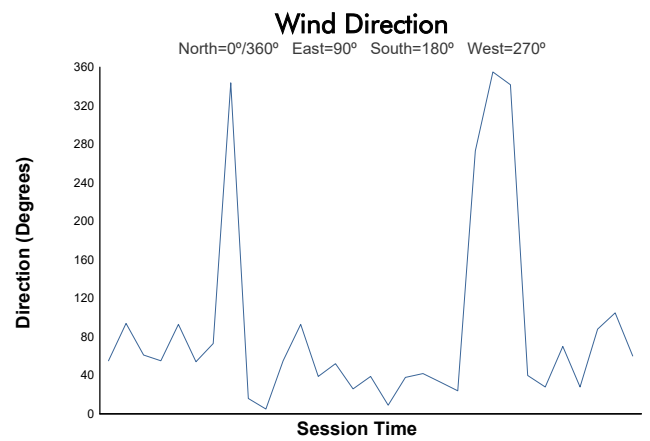

MUGELLO COPPA SHELL Race 2 Weather Report

Track Status: **DRY**