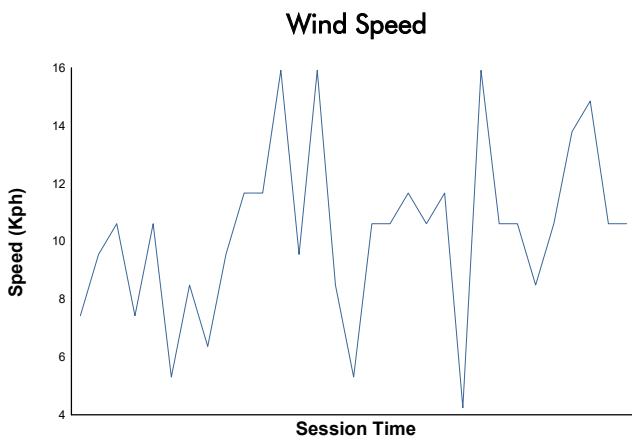

MUGELLO COPPA SHELL Race 2 Weather Report

Track Status: **DRY**