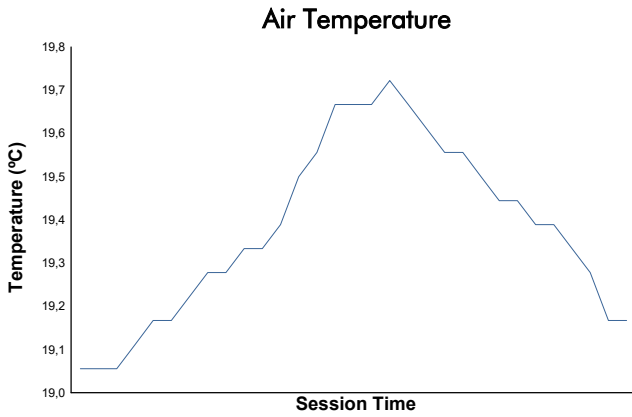

MUGELLO COPPA SHELL Race 2 Weather Report

Track Status: **DRY**