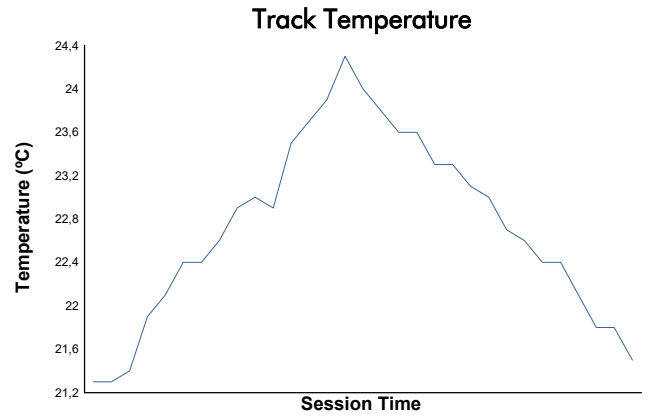

MUGELLO COPPA SHELL Race 2 Weather Report

Track Status: **DRY**