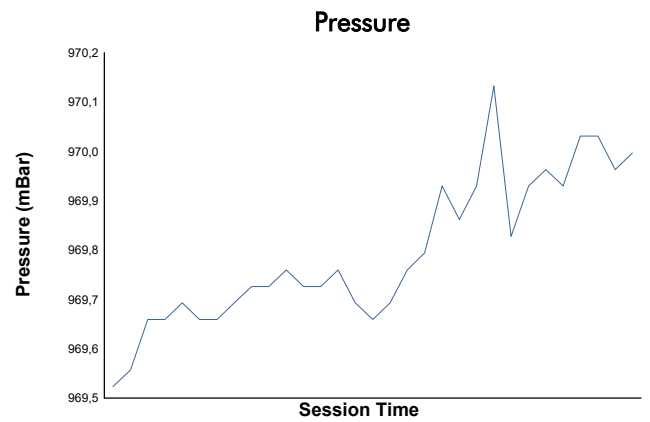

MUGELLO COPPA SHELL Race 2 Weather Report

Track Status: **DRY**