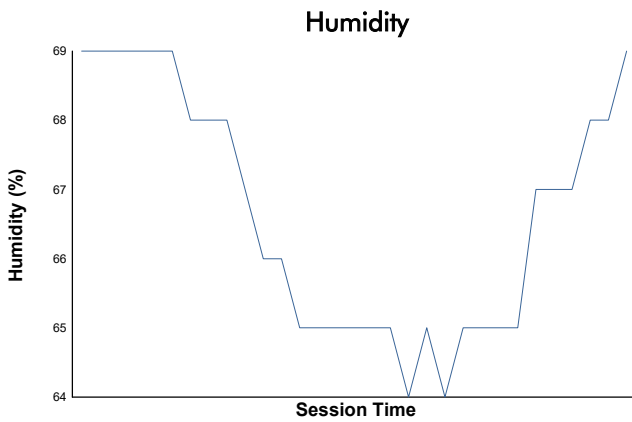

MUGELLO COPPA SHELL Race 2 Weather Report

Track Status: **DRY**