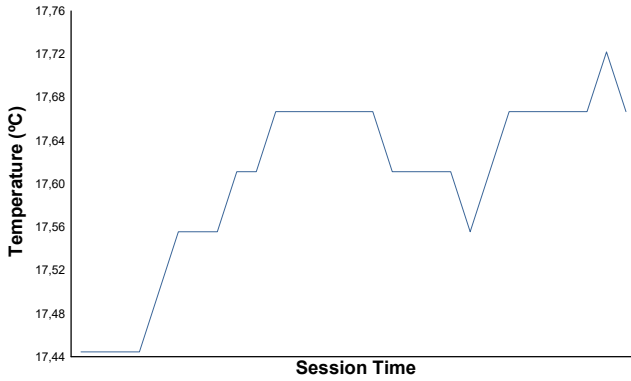

MUGELLO COPPA SHELL Race 1

Weather Report

Air Temperature

Track Temperature

Humidity

Pressure

Wind Speed

Wind Direction