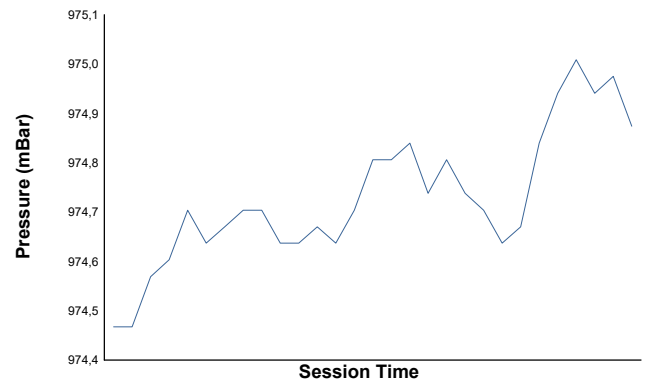

MUGELLO COPPA SHELL Race 1

Weather Report

Air Temperature

Track Temperature

Humidity

Pressure

Wind Speed

Wind Direction