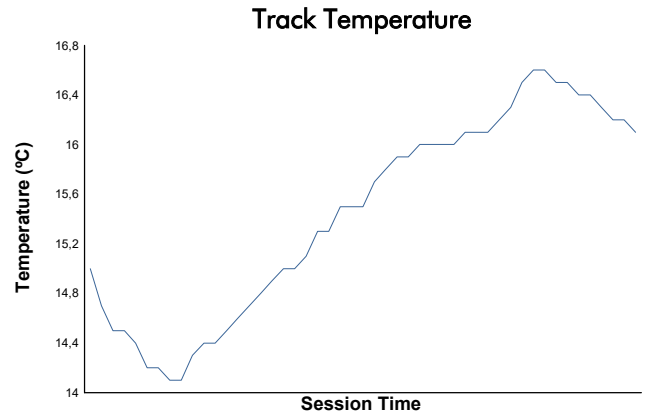

MUGELLO COPPA SHELL Qualifying Weather Report

Track Status: **WET**