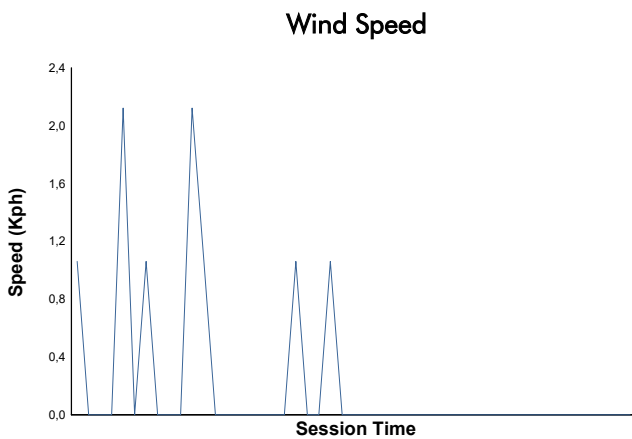

MUGELLO COPPA SHELL Qualifying Weather Report

Track Status: **WET**