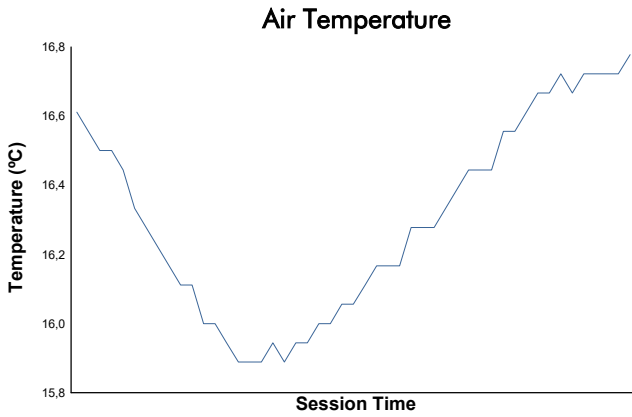

MUGELLO COPPA SHELL Qualifying Weather Report

Track Status: **WET**