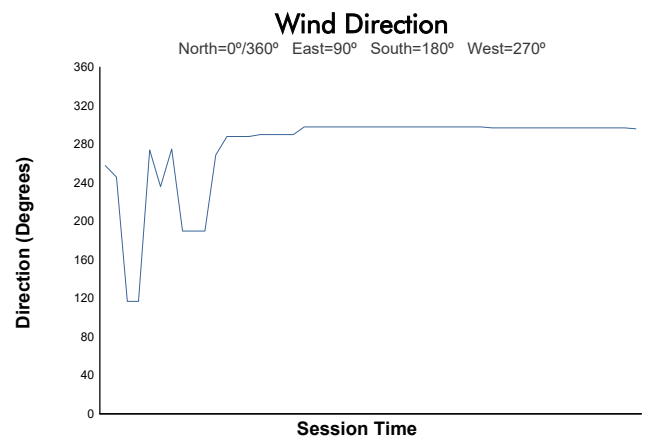

MUGELLO COPPA SHELL Qualifying Weather Report

Track Status: **WET**