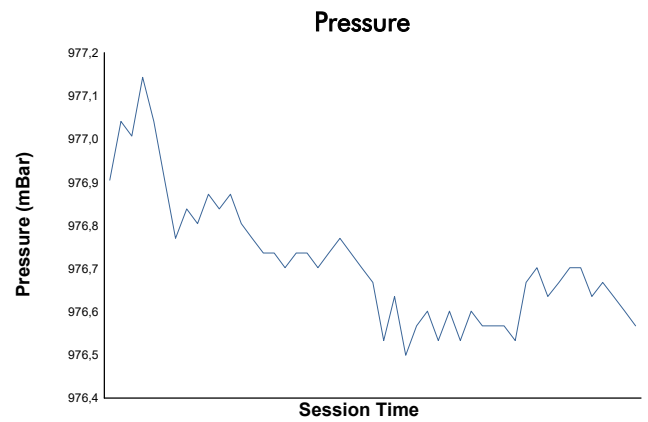

MUGELLO COPPA SHELL Qualifying Weather Report

Track Status: **WET**