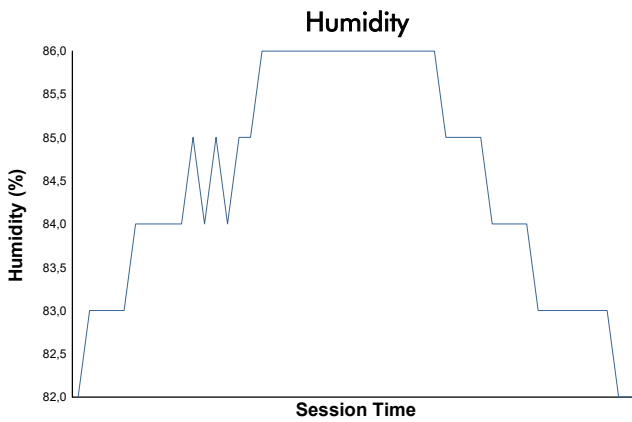

MUGELLO COPPA SHELL Qualifying Weather Report

Track Status: **WET**