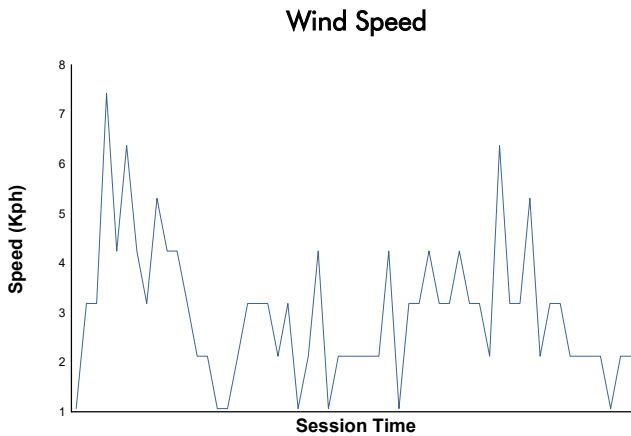

MUGELLO COPPA SHELL Free Practice Weather Report

Track Status: **WET**