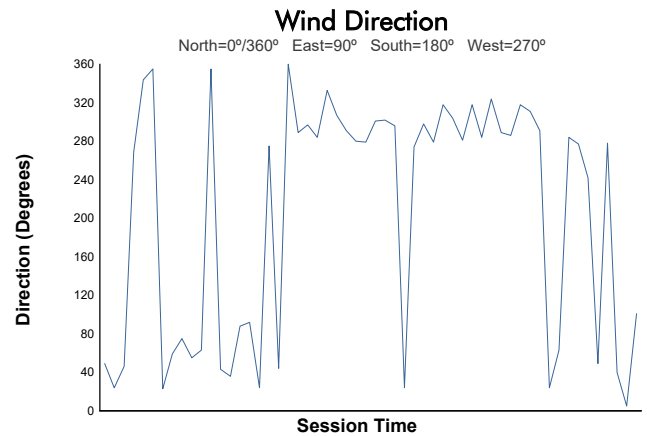

MUGELLO COPPA SHELL Free Practice Weather Report

Track Status: **WET**