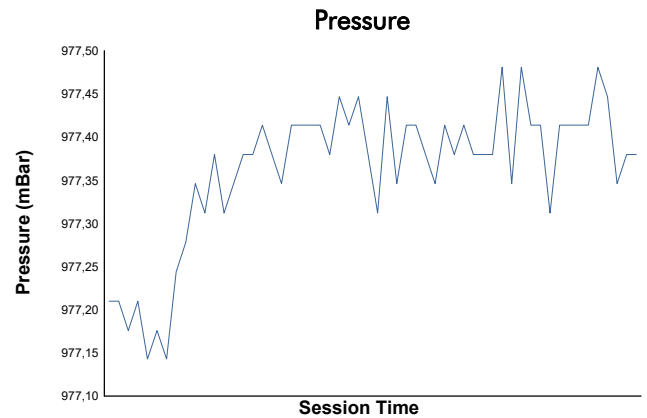

MUGELLO COPPA SHELL Free Practice Weather Report

Track Status: **WET**