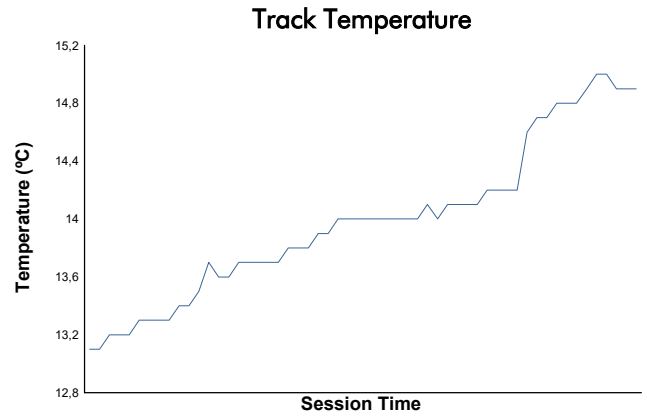

MUGELLO COPPA SHELL Free Practice Weather Report

Track Status: **WET**