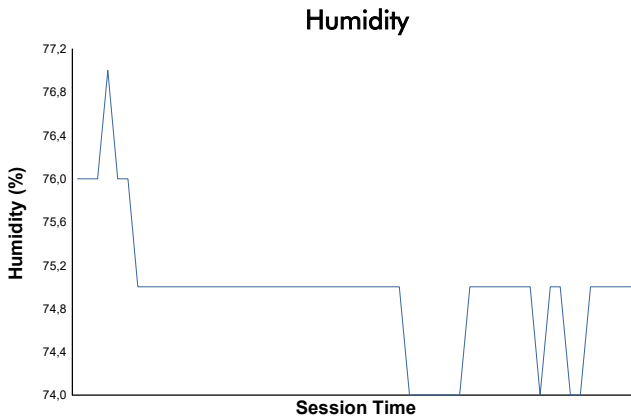

MUGELLO COPPA SHELL Free Practice Weather Report

Track Status: **WET**