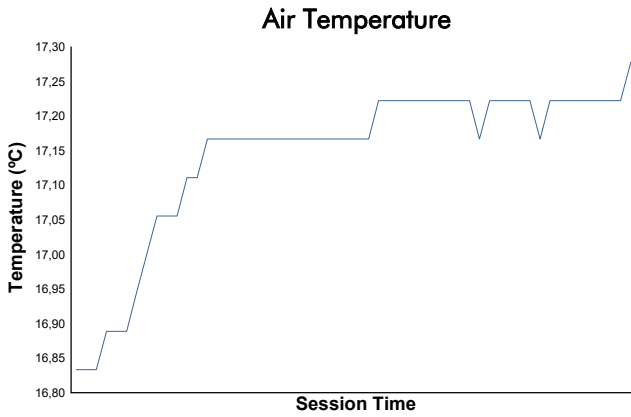

MUGELLO COPPA SHELL Free Practice Weather Report

Track Status: **WET**