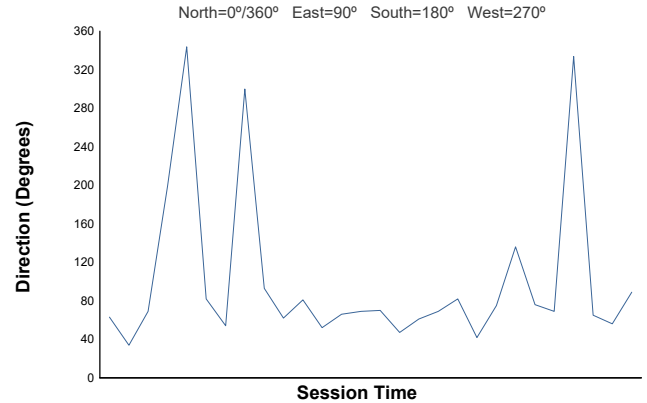

MUGELLO
TROFEO PIRELLI
Race 2

Weather Report

Air Temperature

Track Temperature

Humidity

Pressure

Wind Speed

Wind Direction

Track Status: **WET**