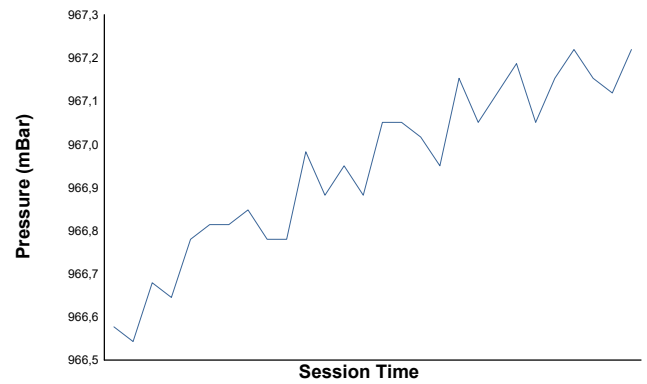

MUGELLO
TROFEO PIRELLI
Race 2

Weather Report

Air Temperature

Track Temperature

Humidity

Pressure

Wind Speed

Wind Direction