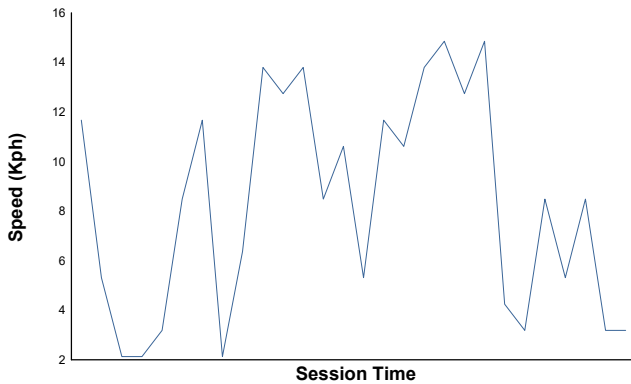

MUGELLO
TROFEO PIRELLI
Race 2

Weather Report

Air Temperature

Track Temperature

Humidity

Pressure

Wind Speed

Wind Direction