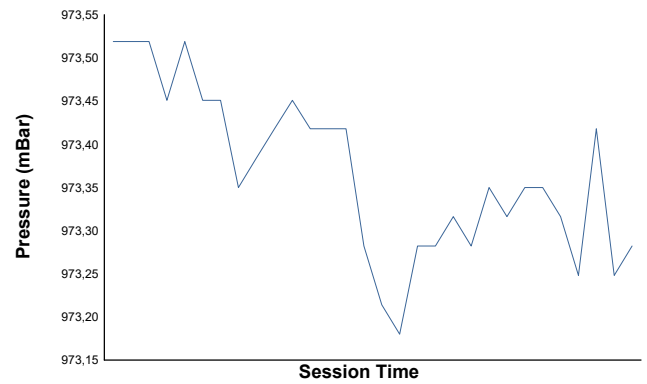

MUGELLO TROFEO PIRELLI Race 1 Weather Report

Air Temperature

Track Temperature

Humidity

Pressure

Wind Speed

Wind Direction

Track Status: **WET**