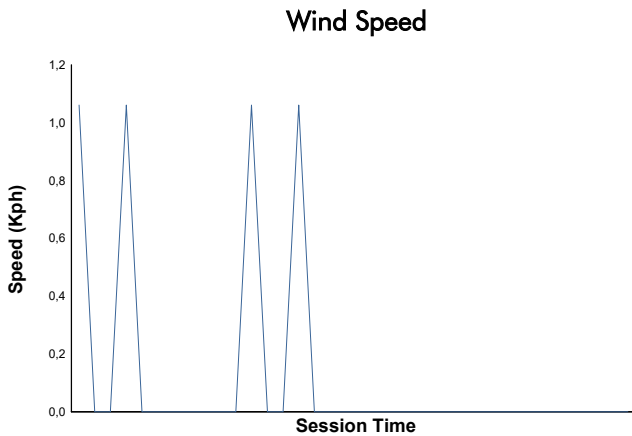

MUGELLO TROFEO PIRELLI Qualifying Weather Report

Track Status: **WET**