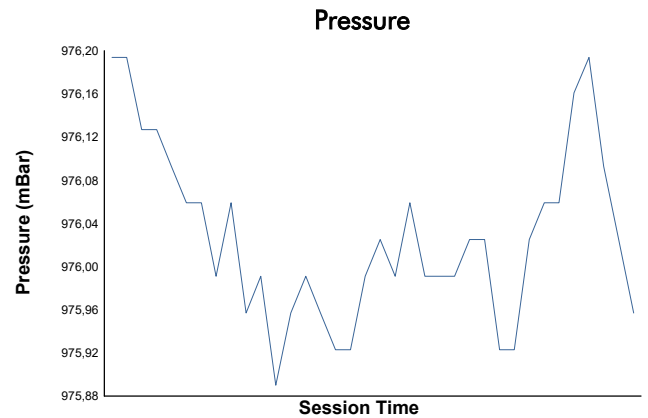

MUGELLO TROFEO PIRELLI Qualifying Weather Report

Track Status: **WET**