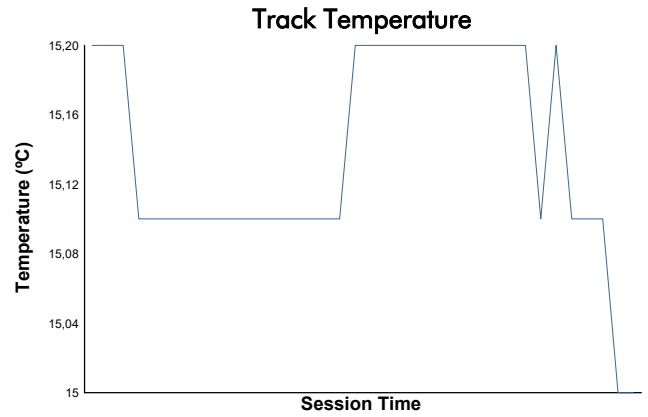

MUGELLO TROFEO PIRELLI Qualifying Weather Report

Track Status: **WET**