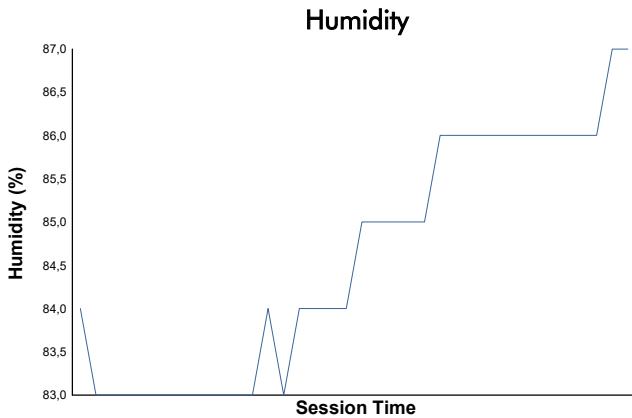

MUGELLO TROFEO PIRELLI Qualifying Weather Report

Track Status: **WET**