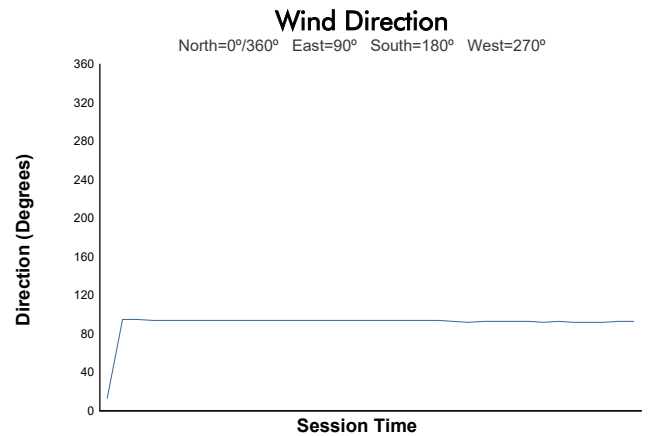

MUGELLO TROFEO PIRELLI Qualifying Weather Report

Track Status: **WET**