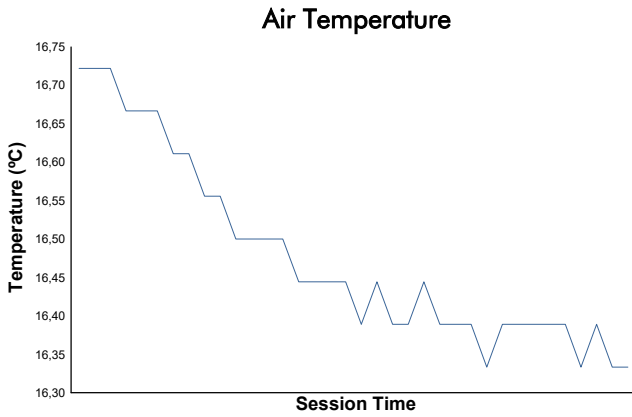

MUGELLO TROFEO PIRELLI Qualifying Weather Report

Track Status: **WET**