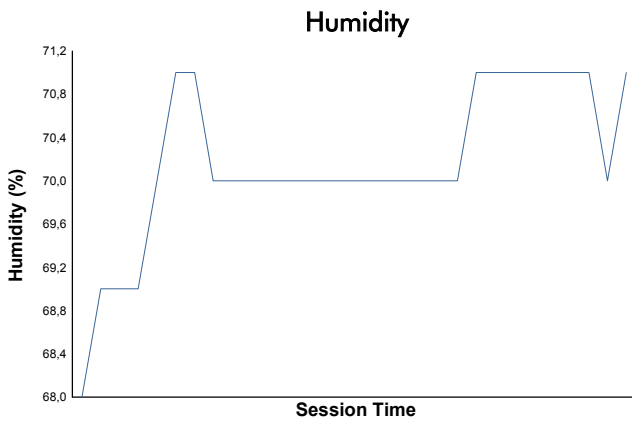

SPA FRANCORCHAMPS COPPA SHELL Race 2

Weather Report

Track Status: **DRY**