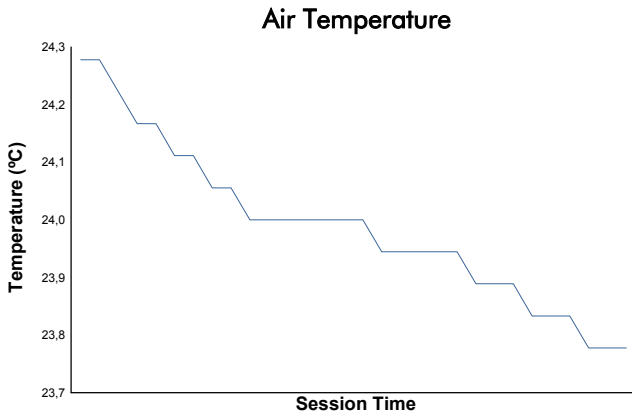

SPA FRANCORCHAMPS COPPA SHELL Race 2

Weather Report

Track Status: **DRY**