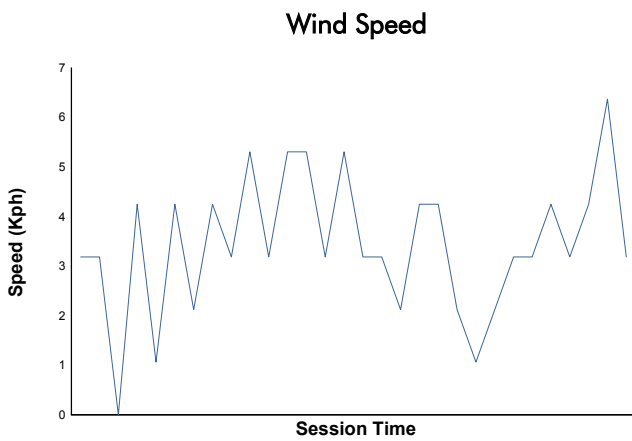

SPA FRANCORCHAMPS COPPA SHELL Race 2

Weather Report

Track Status: **DRY**