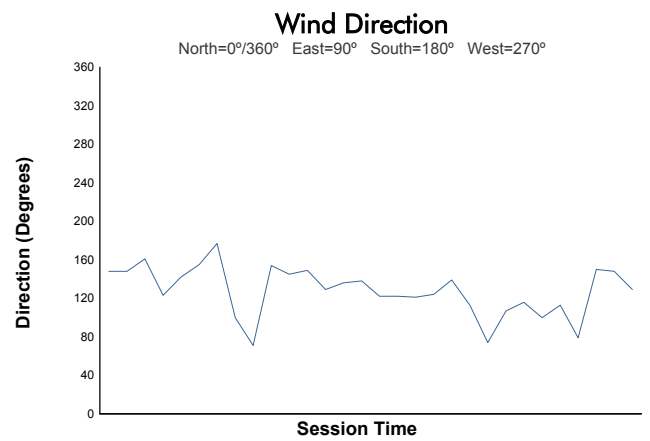

SPA FRANCORCHAMPS COPPA SHELL Race 2

Weather Report

Track Status: **DRY**