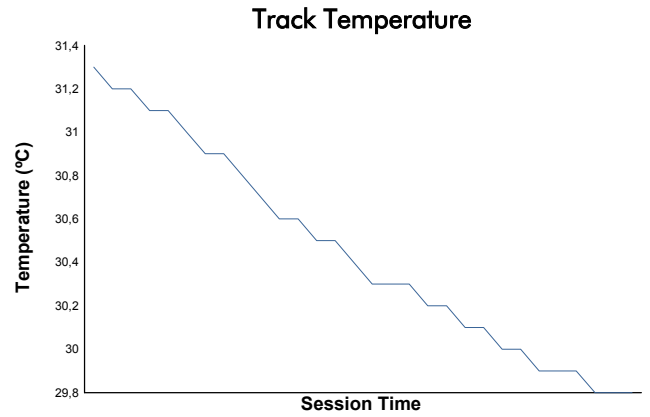

SPA FRANCORCHAMPS COPPA SHELL Race 2

Weather Report

Track Status: **DRY**