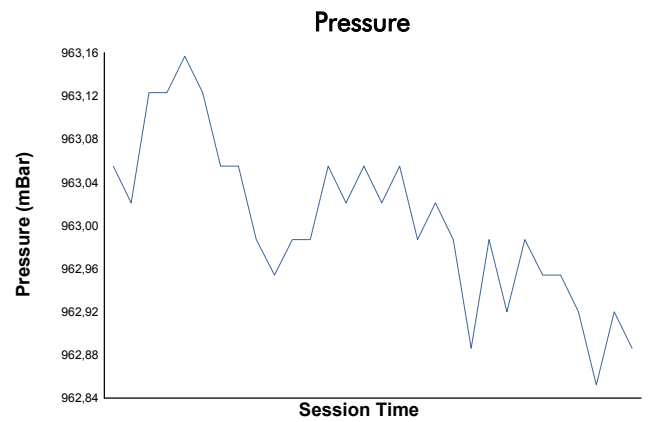

SPA FRANCORCHAMPS COPPA SHELL Race 2

Weather Report

Track Status: **DRY**