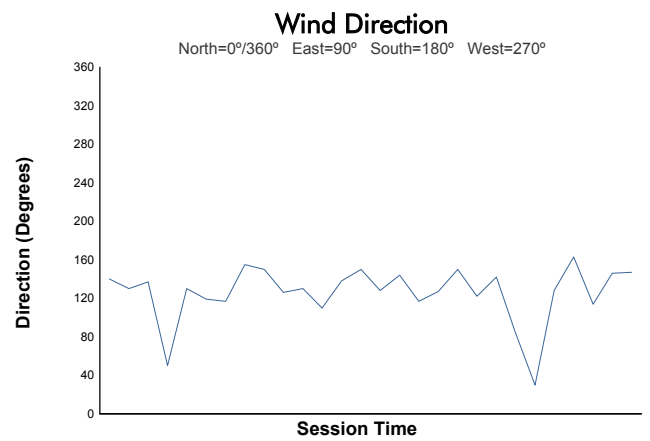

SPA FRANCORCHAMPS COPPA SHELL Qualifying 2 Weather Report

Track Status: **DRY**