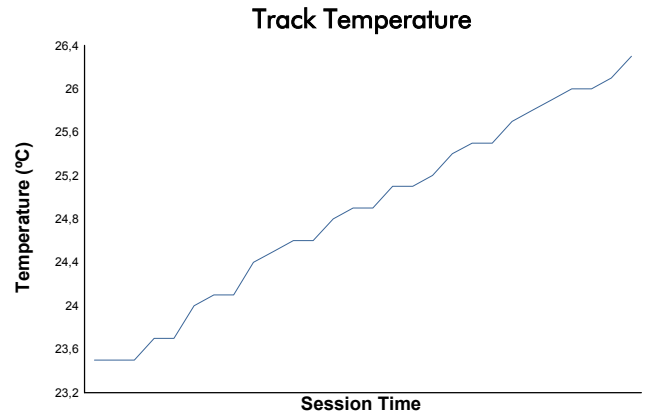

SPA FRANCORCHAMPS COPPA SHELL Qualifying 2 Weather Report

Track Status: **DRY**