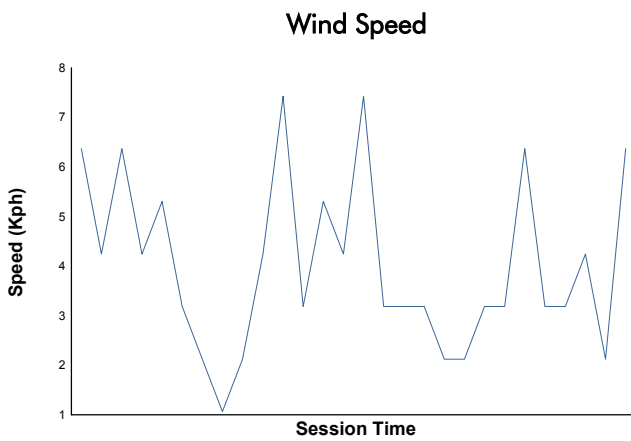

SPA FRANCORCHAMPS COPPA SHELL Qualifying 2 Weather Report

Track Status: **DRY**