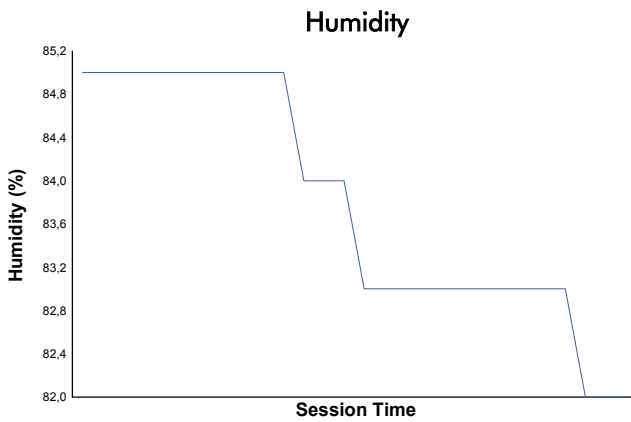

SPA FRANCORCHAMPS COPPA SHELL Qualifying 2 Weather Report

Track Status: **DRY**