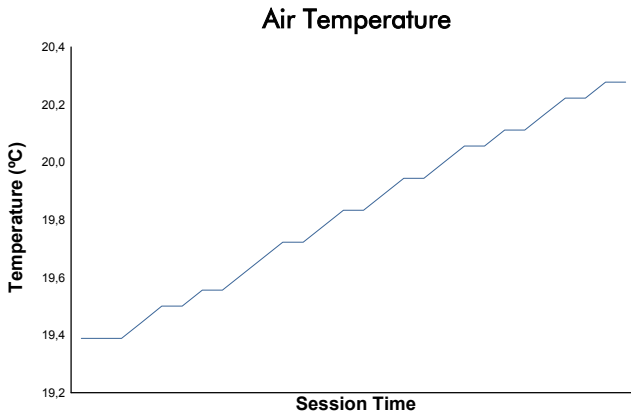

SPA FRANCORCHAMPS COPPA SHELL Qualifying 2 Weather Report

Track Status: **DRY**