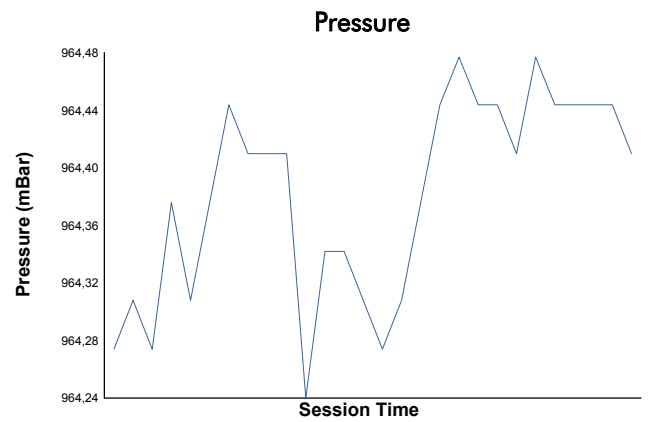

SPA FRANCORCHAMPS COPPA SHELL Qualifying 2 Weather Report

Track Status: **DRY**