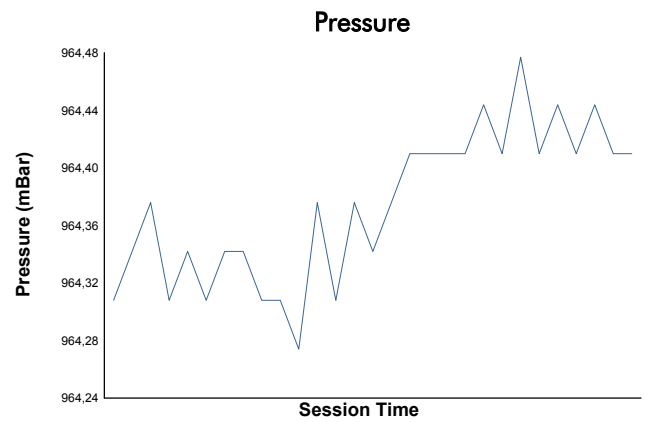

SPA FRANCORCHAMPS COPPA SHELL Race 1

Weather Report

Track Status: **DRY**