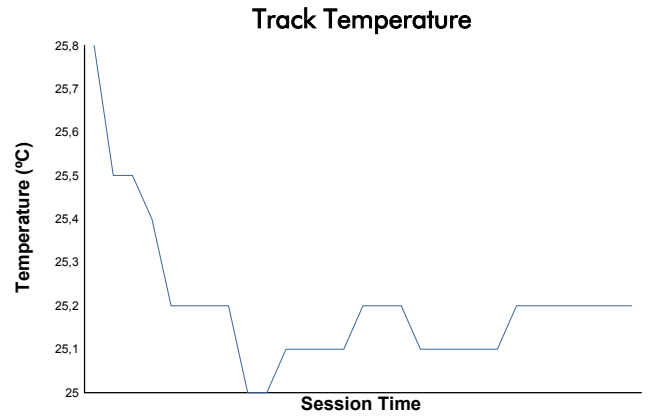

SPA FRANCORCHAMPS COPPA SHELL Race 1

Weather Report

Track Status: **DRY**