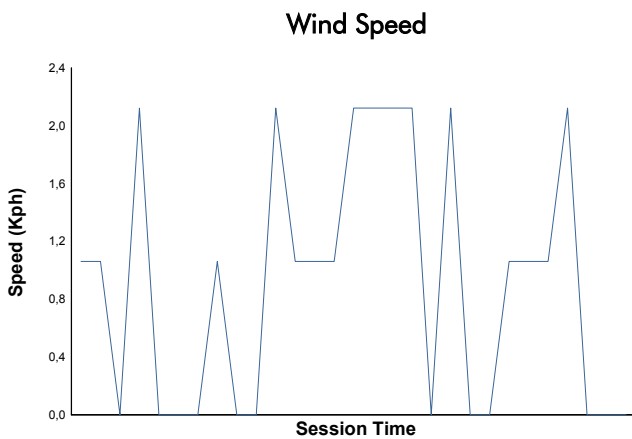

SPA FRANCORCHAMPS COPPA SHELL Race 1

Weather Report

Track Status: **DRY**