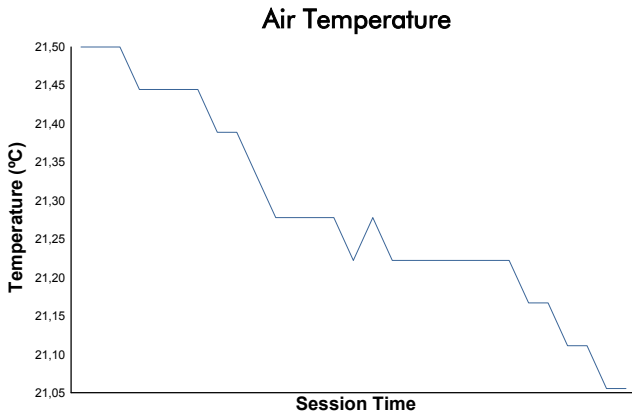

SPA FRANCORCHAMPS COPPA SHELL Race 1

Weather Report

Track Status: **DRY**