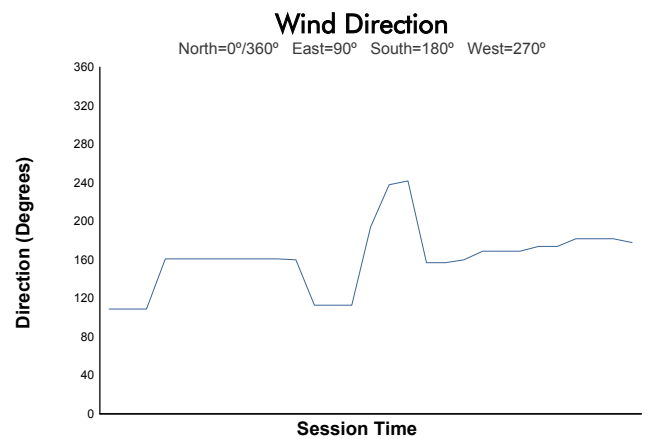

SPA FRANCORCHAMPS COPPA SHELL Race 1

Weather Report

Track Status: **DRY**