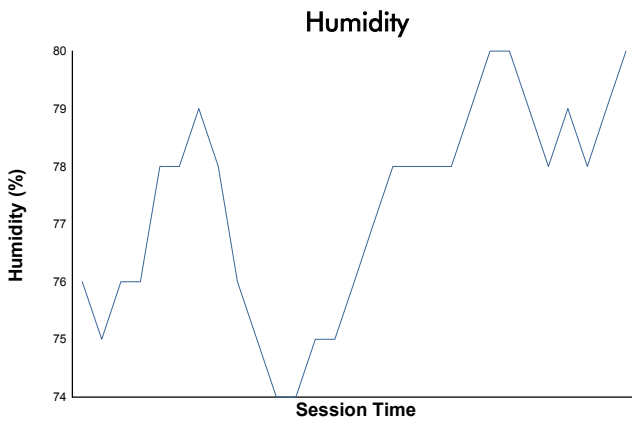

SPA FRANCORCHAMPS COPPA SHELL Race 1

Weather Report

Track Status: **DRY**