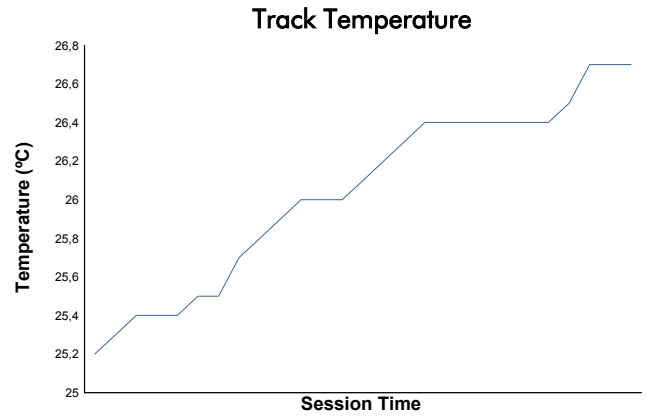

SPA FRANCORCHAMPS COPPA SHELL Qualifying 1 Weather Report

Track Status: **DRY**