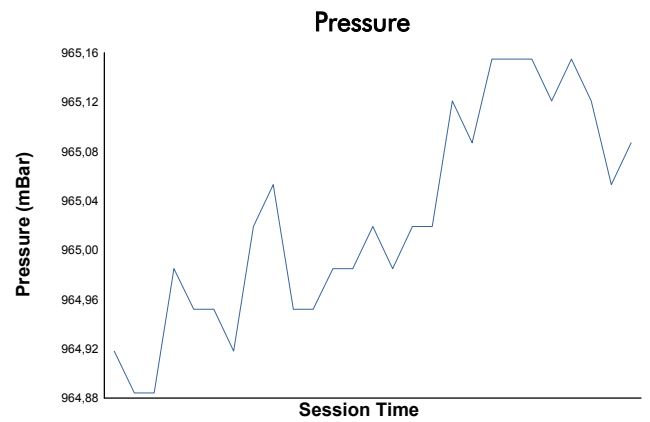

SPA FRANCORCHAMPS COPPA SHELL Qualifying 1 Weather Report

Track Status: **DRY**