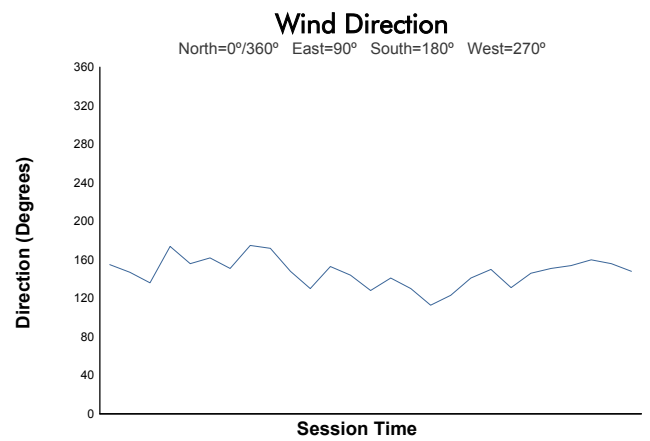

SPA FRANCORCHAMPS COPPA SHELL Qualifying 1 Weather Report

Track Status: **DRY**