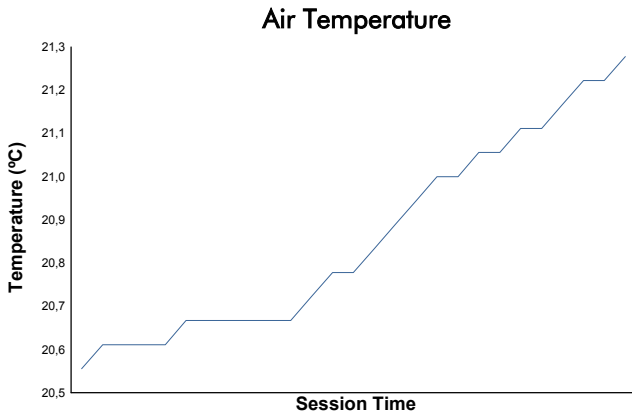

SPA FRANCORCHAMPS COPPA SHELL Qualifying 1 Weather Report

Track Status: **DRY**