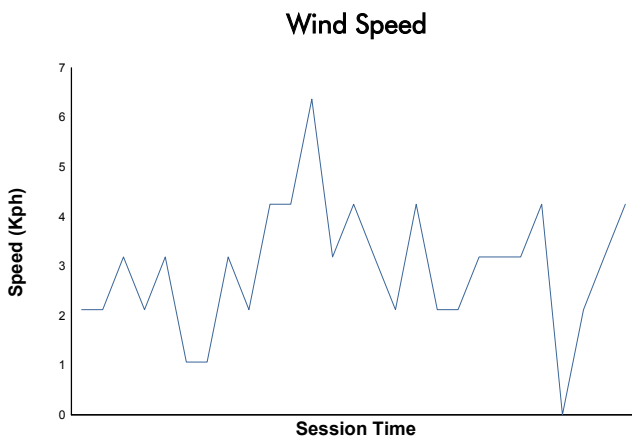

SPA FRANCORCHAMPS COPPA SHELL Qualifying 1 Weather Report

Track Status: **DRY**