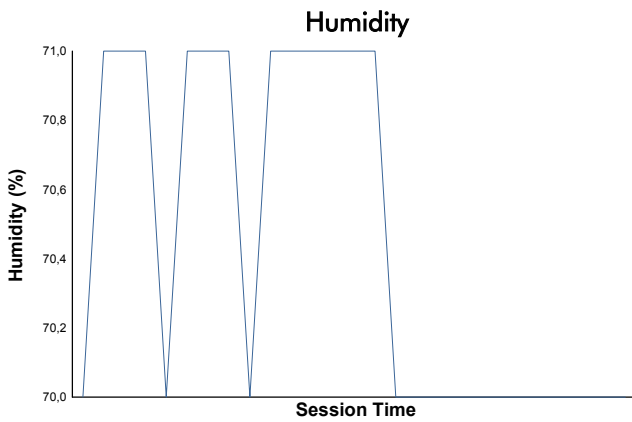

SPA FRANCORCHAMPS COPPA SHELL Qualifying 1 Weather Report

Track Status: **DRY**