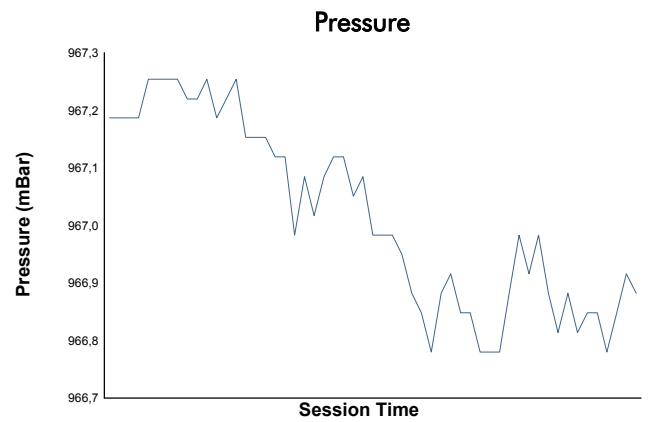

SPA FRANCORCHAMPS  
COPPA SHELL  
Free Practice  
Weather Report

Track Status: **DRY**