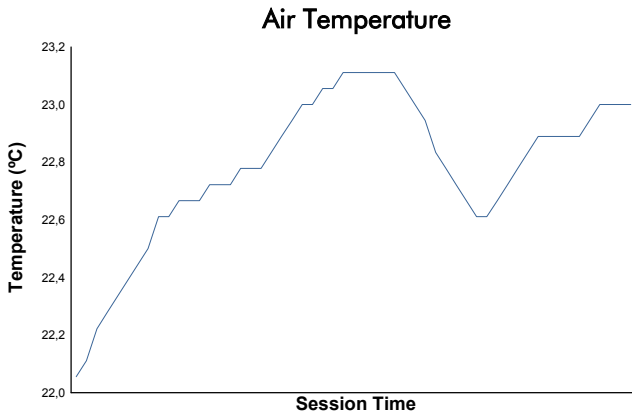

SPA FRANCORCHAMPS  
COPPA SHELL  
Free Practice  
Weather Report

Track Status: **DRY**