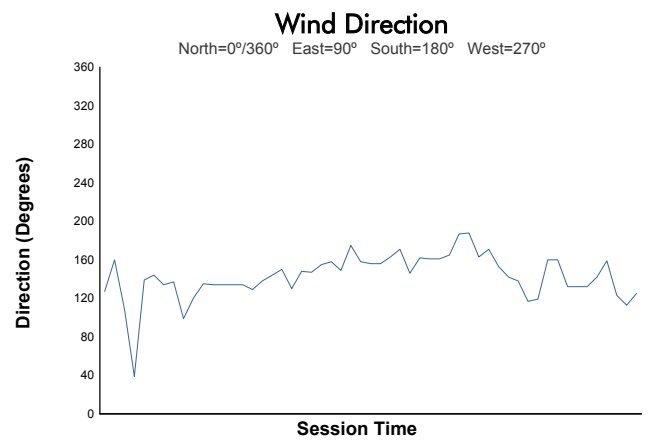

SPA FRANCORCHAMPS  
COPPA SHELL  
Free Practice  
Weather Report

Track Status: **DRY**