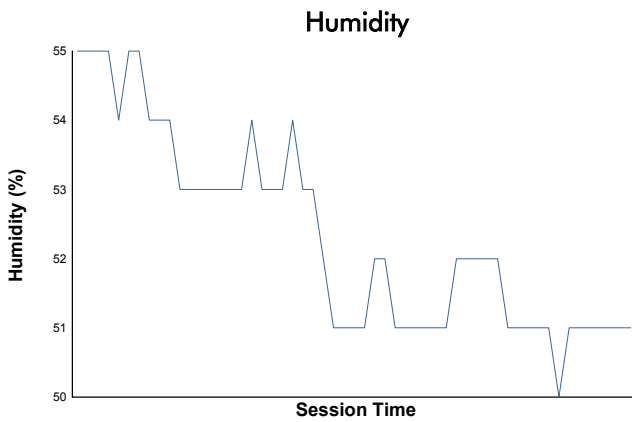

SPA FRANCORCHAMPS  
COPPA SHELL  
Free Practice  
Weather Report

Track Status: **DRY**