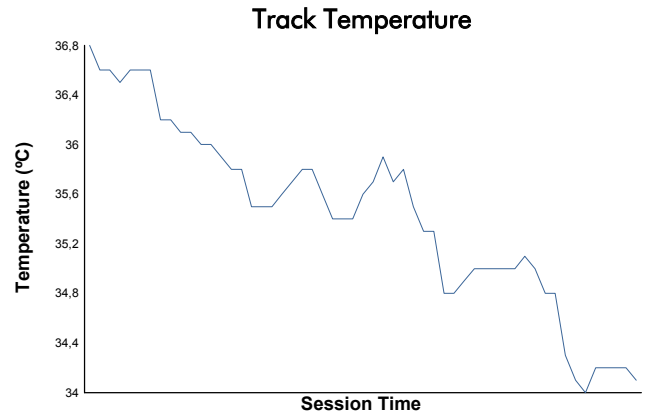

SPA FRANCORCHAMPS  
COPPA SHELL  
Free Practice  
Weather Report

Track Status: **DRY**