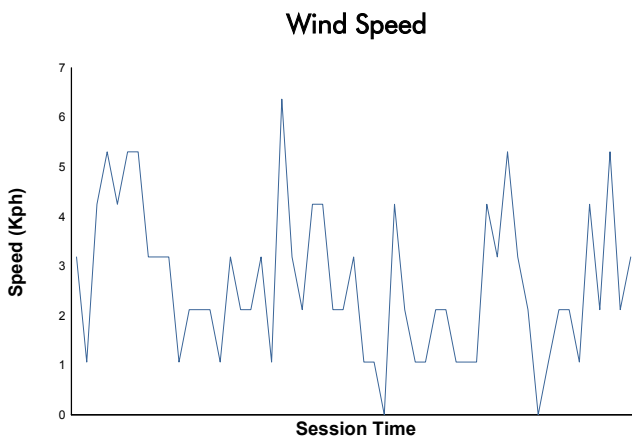

SPA FRANCORCHAMPS  
COPPA SHELL  
Free Practice  
Weather Report

Track Status: **DRY**