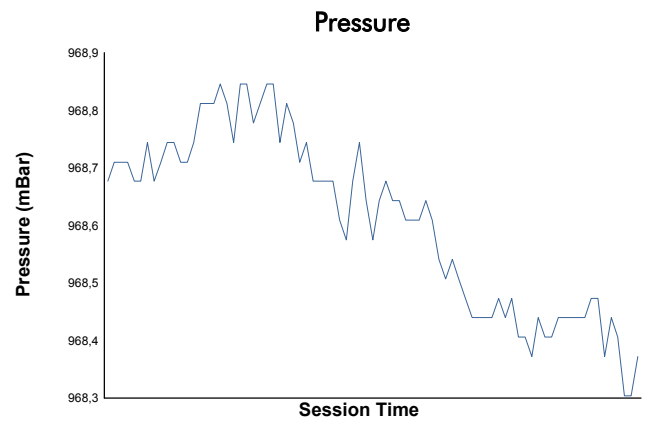

SPA FRANCORCHAMPS COPPA SHELL Test EU&UK Coppa Shell Weather Report

Track Status: **DRY**