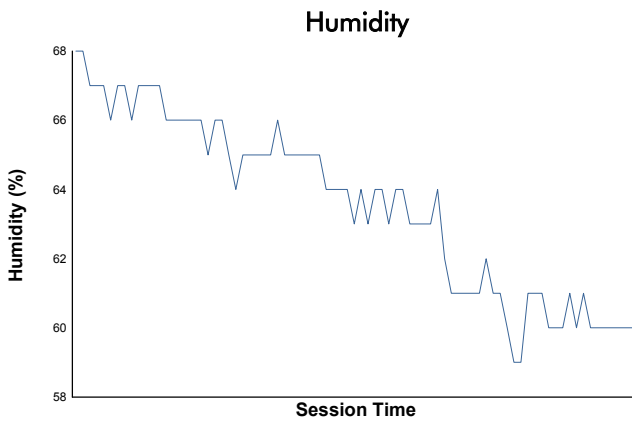

SPA FRANCORCHAMPS COPPA SHELL Test EU&UK Coppa Shell Weather Report

Track Status: **DRY**