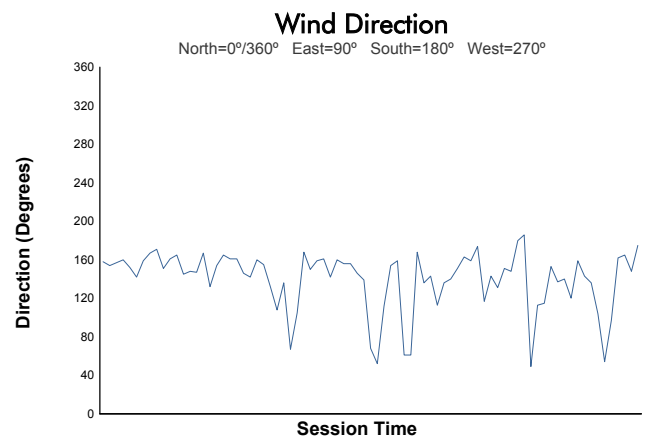

SPA FRANCORCHAMPS COPPA SHELL Test EU&UK Coppa Shell Weather Report

Track Status: **DRY**