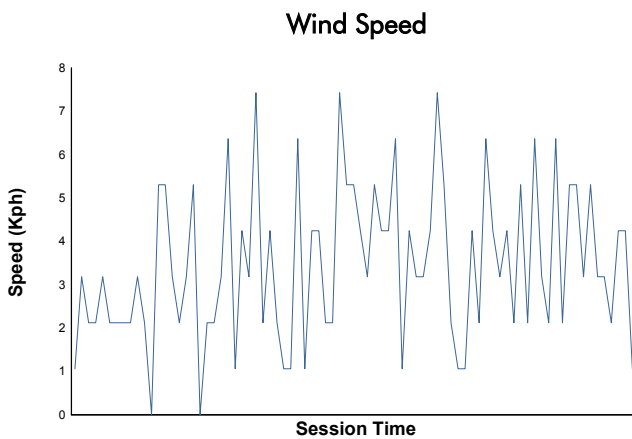

SPA FRANCORCHAMPS COPPA SHELL Test EU&UK Coppa Shell Weather Report

Track Status: **DRY**