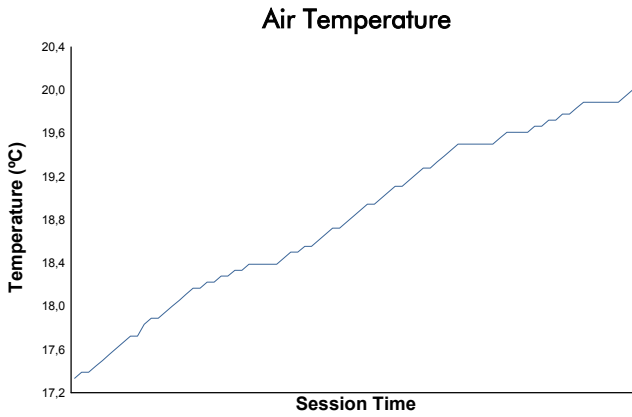

SPA FRANCORCHAMPS COPPA SHELL Test EU&UK Coppa Shell Weather Report

Track Status: **DRY**