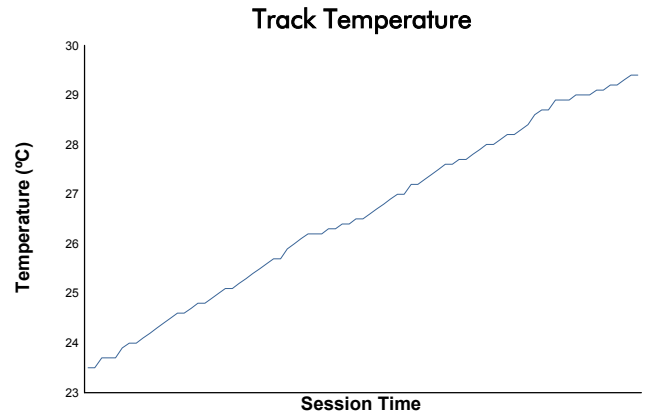

SPA FRANCORCHAMPS COPPA SHELL Test EU&UK Coppa Shell Weather Report

Track Status: **DRY**