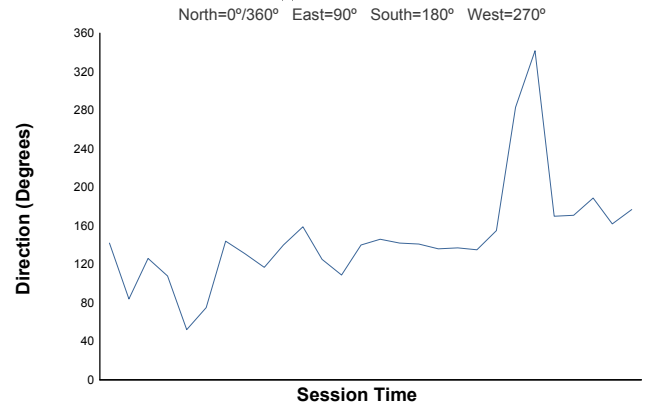

SPA FRANCORCHAMPS TROFEO PIRELLI Race 2

Weather Report

Air Temperature

Track Temperature

Humidity

Pressure

Wind Speed

Wind Direction