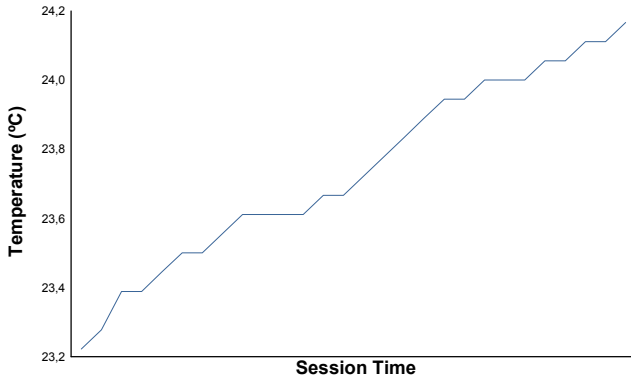

SPA FRANCORCHAMPS TROFEO PIRELLI Race 2

Weather Report

Air Temperature

Track Temperature

Humidity

Pressure

Wind Speed

Wind Direction