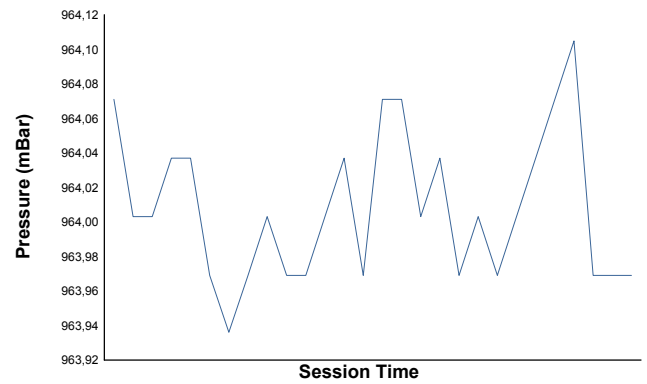

SPA FRANCORCHAMPS TROFEO PIRELLI Race 2

Weather Report

Air Temperature

Track Temperature

Humidity

Pressure

Wind Speed

Wind Direction