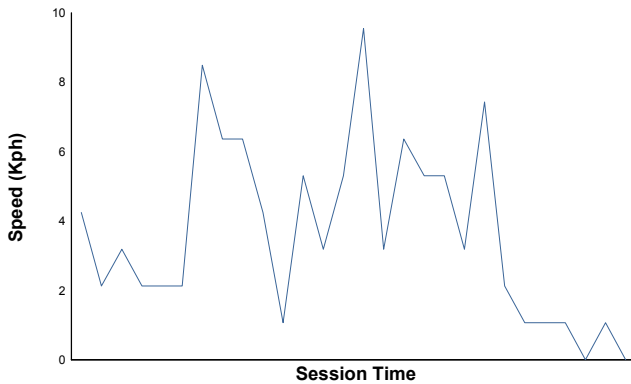

SPA FRANCORCHAMPS TROFEO PIRELLI Race 2

Weather Report

Air Temperature

Track Temperature

Humidity

Pressure

Wind Speed

Wind Direction