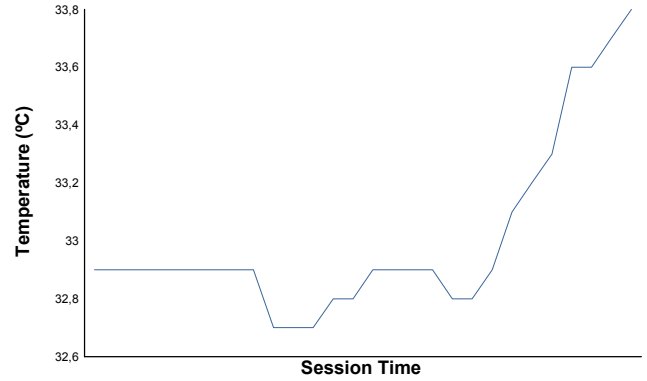

SPA FRANCORCHAMPS TROFEO PIRELLI Race 2

Weather Report

Air Temperature

Track Temperature

Humidity

Pressure

Wind Speed

Wind Direction