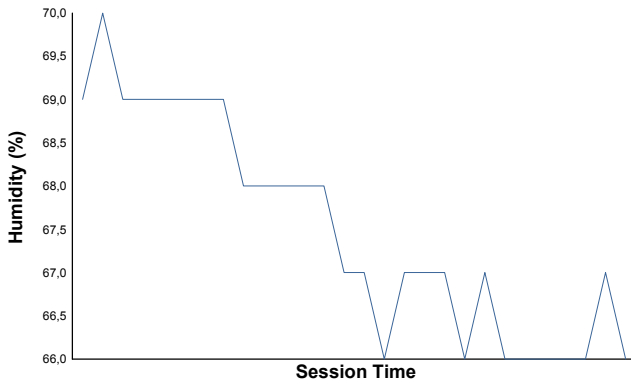

SPA FRANCORCHAMPS TROFEO PIRELLI Race 2

Weather Report

Air Temperature

Track Temperature

Humidity

Pressure

Wind Speed

Wind Direction