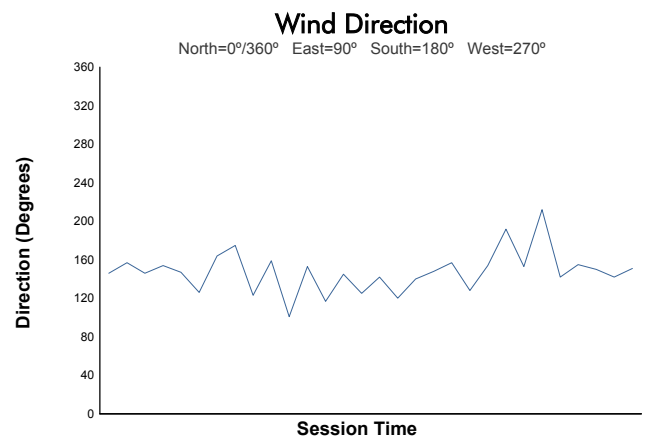

SPA FRANCORCHAMPS
TROFEO PIRELLI
Race 1

Weather Report

Track Status: **DRY**