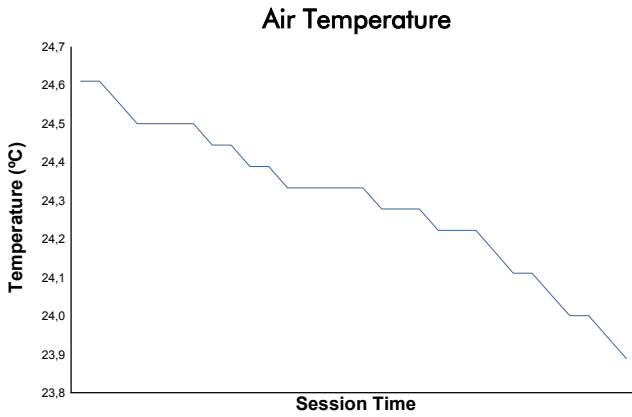

SPA FRANCORCHAMPS
TROFEO PIRELLI
Race 1

Weather Report

Track Status: **DRY**