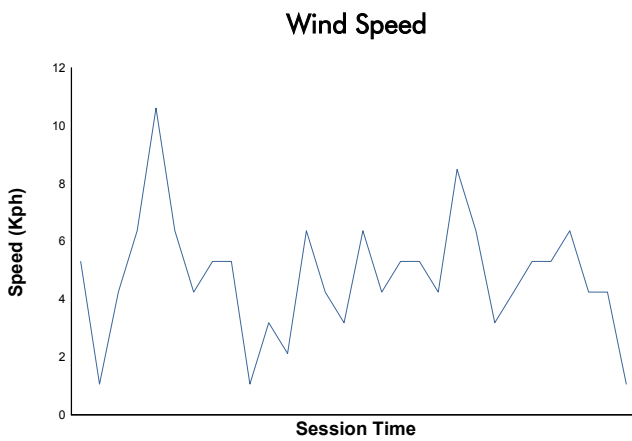

SPA FRANCORCHAMPS
TROFEO PIRELLI
Race 1

Weather Report

Track Status: **DRY**