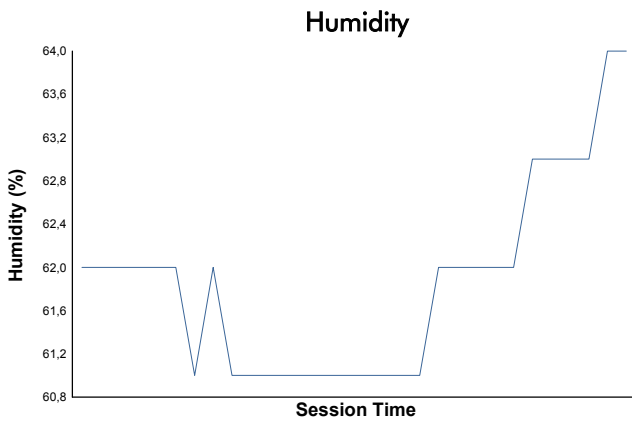

SPA FRANCORCHAMPS
TROFEO PIRELLI
Race 1

Weather Report

Track Status: **DRY**