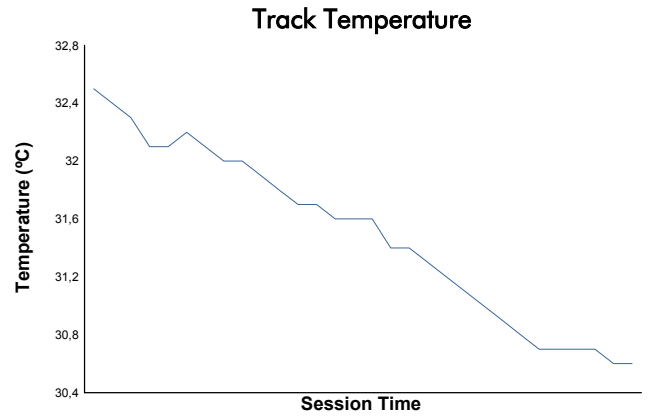

SPA FRANCORCHAMPS
TROFEO PIRELLI
Race 1

Weather Report

Track Status: **DRY**