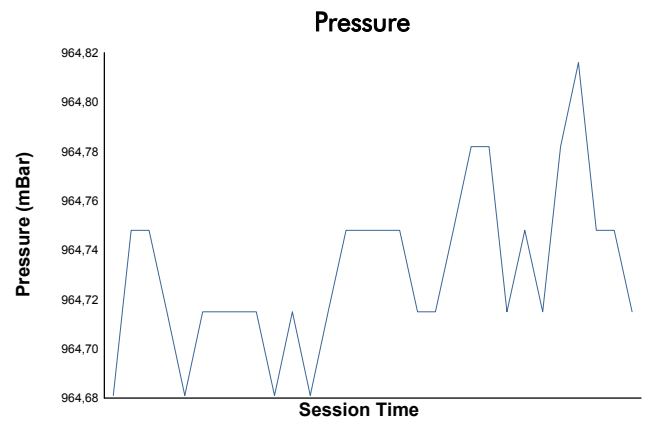

SPA FRANCORCHAMPS
TROFEO PIRELLI
Race 1

Weather Report

Track Status: **DRY**