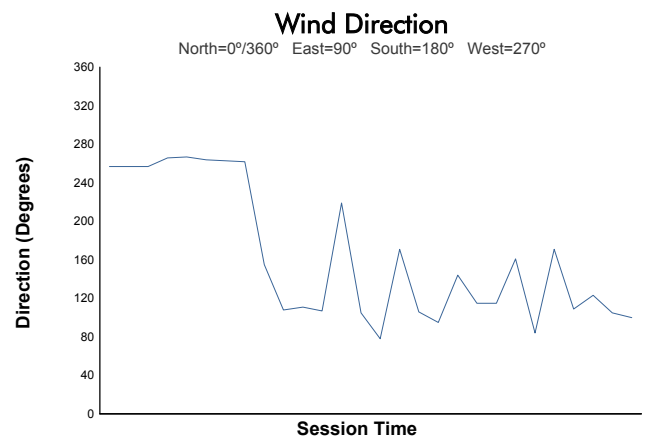

IMOLA
FERRARI CHALLENGE NA
Qualifying 2
Weather Report

Track Status: **DRY**