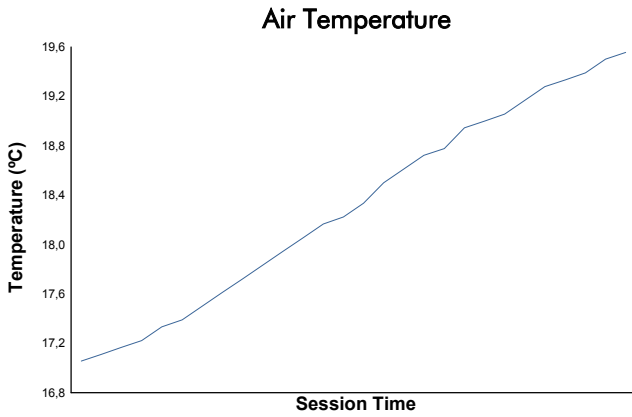

IMOLA
FERRARI CHALLENGE NA
Qualifying 2
Weather Report

Track Status: **DRY**