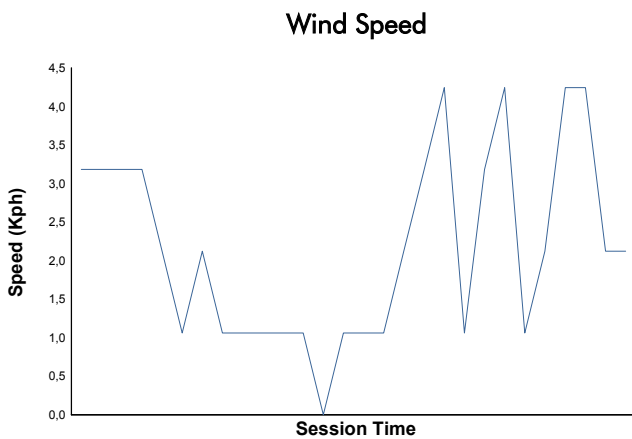

IMOLA
FERRARI CHALLENGE NA
Qualifying 2
Weather Report

Track Status: **DRY**