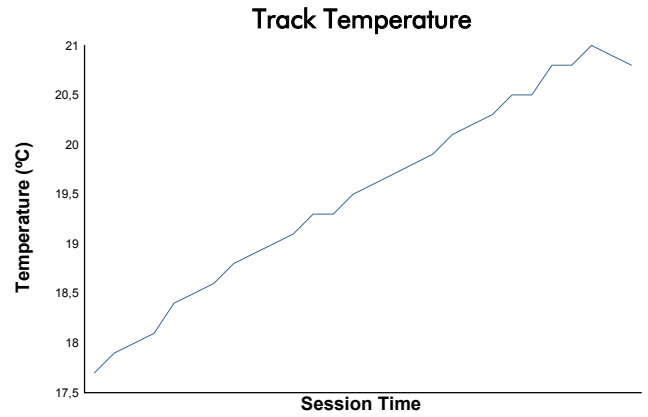

IMOLA
FERRARI CHALLENGE NA
Qualifying 2
Weather Report

Track Status: **DRY**