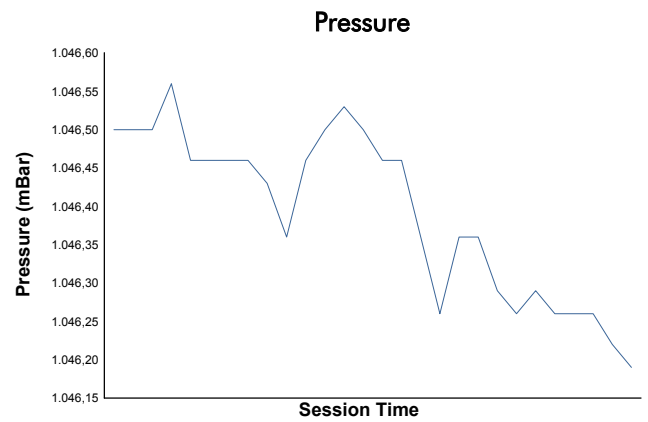

IMOLA
FERRARI CHALLENGE NA
Qualifying 2
Weather Report

Track Status: **DRY**