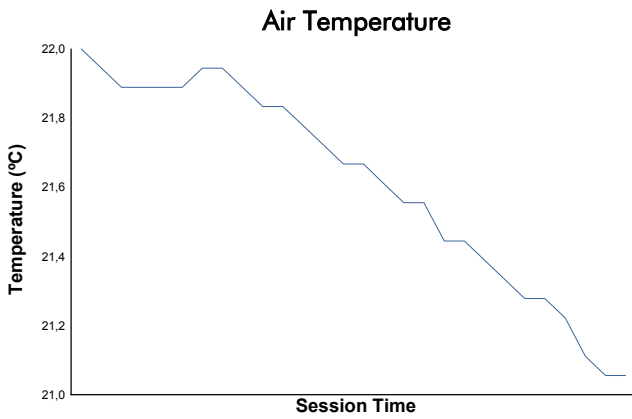

IMOLA
FERRARI CHALLENGE NA
Race 1

Weather Report

Track Status: **DRY**