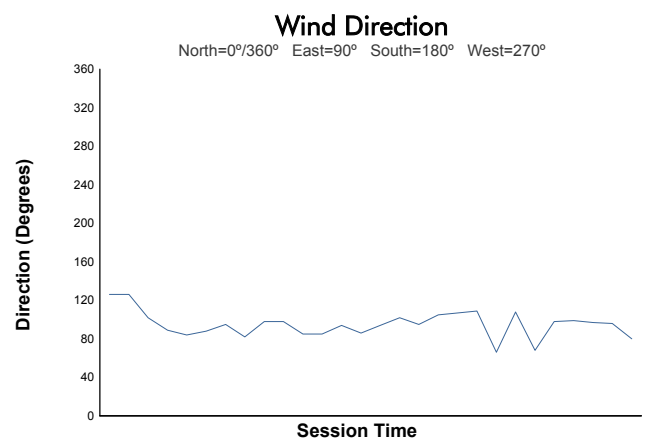

IMOLA
FERRARI CHALLENGE NA
Race 1

Weather Report

Track Status: **DRY**