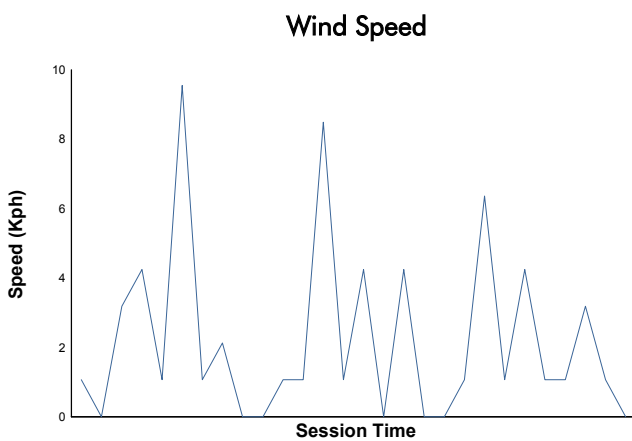

IMOLA
FERRARI CHALLENGE NA
Race 1

Weather Report

Track Status: **DRY**