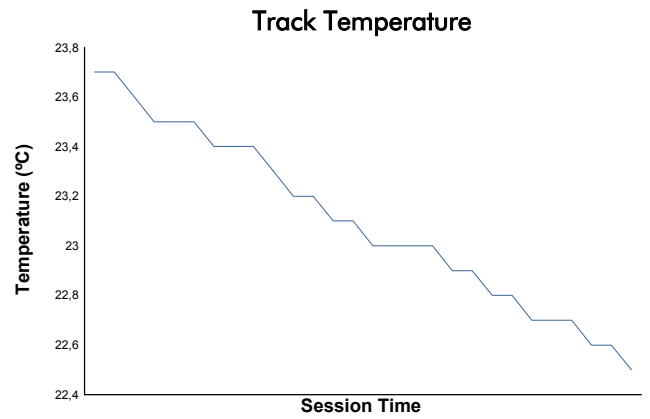

IMOLA
FERRARI CHALLENGE NA
Race 1

Weather Report

Track Status: **DRY**