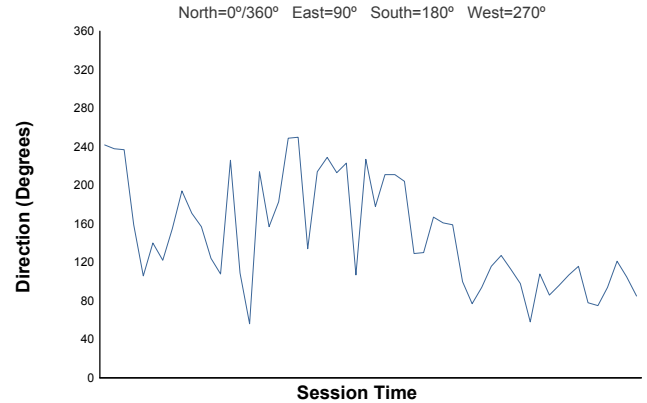

IMOLA
FERRARI CHALLENGE NA
Free Practice
Weather Report

Air Temperature

Track Temperature

Humidity

Pressure

Wind Speed

Wind Direction

Track Status: **DRY**