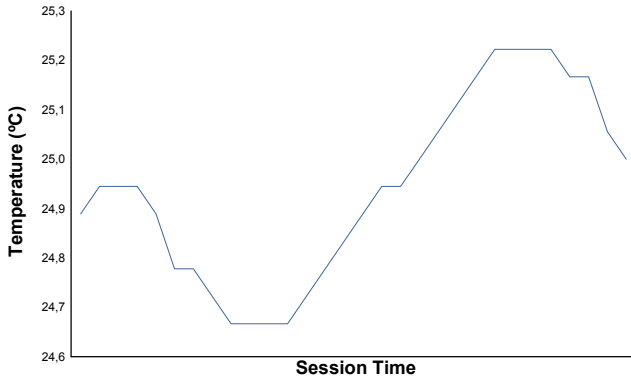

IMOLA TROFEO PIRELLI Race 2 Weather Report

Air Temperature

Track Temperature

Humidity

Pressure

Wind Speed

Wind Direction

Track Status: **DRY**