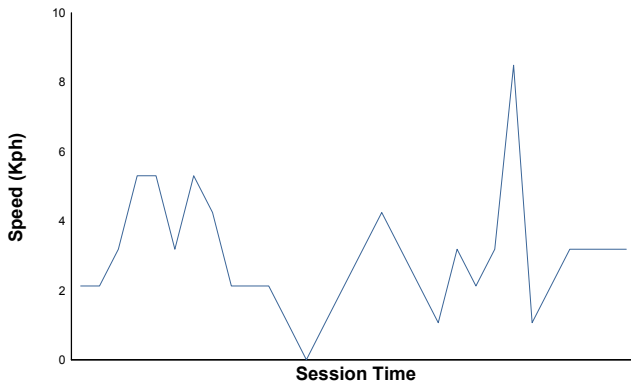

IMOLA TROFEO PIRELLI Race 2 Weather Report

Air Temperature

Track Temperature

Humidity

Pressure

Wind Speed

Wind Direction

Track Status: **DRY**