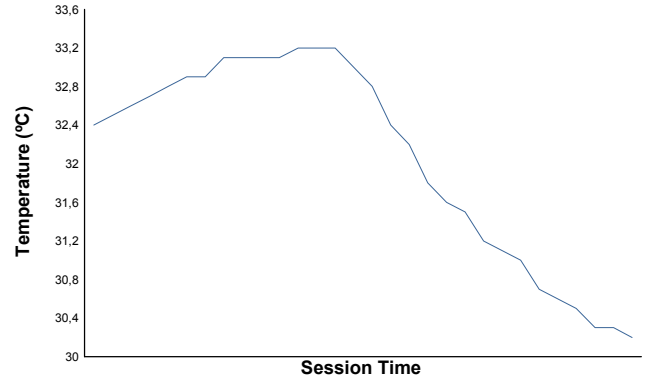

IMOLA TROFEO PIRELLI Race 2 Weather Report

Air Temperature

Track Temperature

Humidity

Pressure

Wind Speed

Wind Direction

Track Status: **DRY**