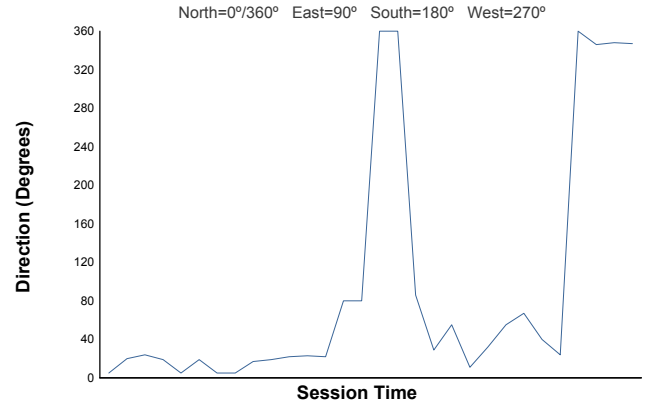

IMOLA TROFEO PIRELLI Race 2 Weather Report

Air Temperature

Track Temperature

Humidity

Pressure

Wind Speed

Wind Direction

Track Status: **DRY**