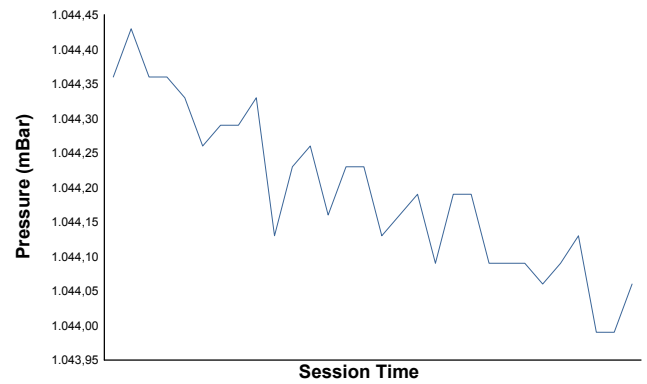

IMOLA TROFEO PIRELLI Race 2 Weather Report

Air Temperature

Track Temperature

Humidity

Pressure

Wind Speed

Wind Direction

Track Status: **DRY**