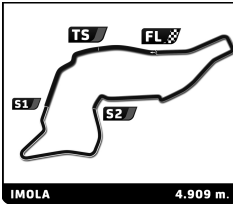

FERRARI
CHALLENGE

TROFEO
PIRELLI

RICHARD MILLE

TROFEO PIRELLI
IMOLA
Race 2

Fastest Lap Sequence

Elapsed	No Driver	Team	Car	Class	Time	Kph	Lap
3:28.885	19 Eliseo DONNO	CDP - Best Lap	488 Challenge EVO	P	1:43.785	170.3	2
8:40.163	19 Eliseo DONNO	CDP - Best Lap	488 Challenge EVO	P	1:43.468	170.8	5