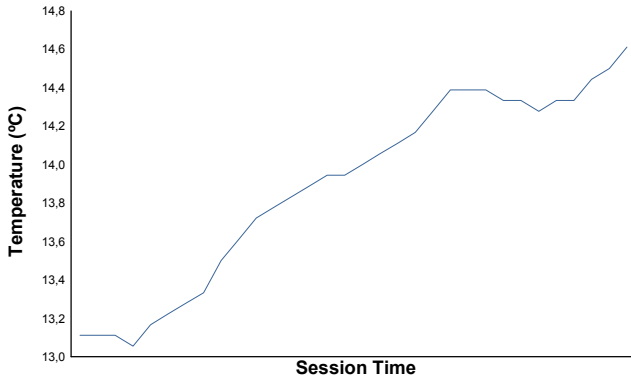

IMOLA TROFEO PIRELLI Qualifying 2 Weather Report

Air Temperature

Track Temperature

Humidity

Pressure

Wind Speed

Wind Direction

Track Status: **DRY**