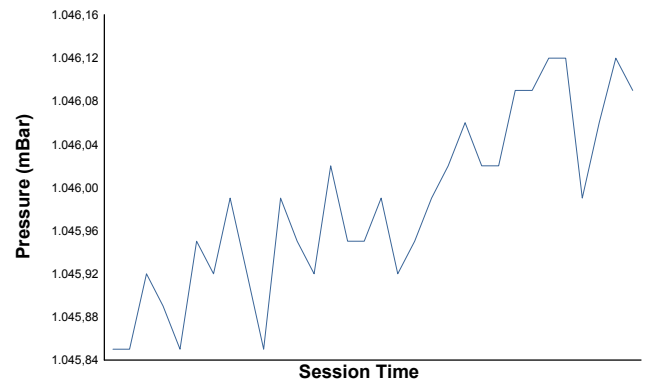

IMOLA TROFEO PIRELLI Qualifying 2 Weather Report

Air Temperature

Track Temperature

Humidity

Pressure

Wind Speed

Wind Direction

Track Status: **DRY**