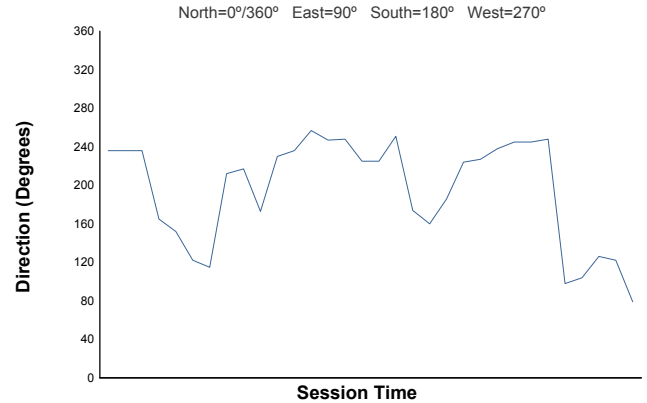

IMOLA TROFEO PIRELLI Qualifying 2 Weather Report

Air Temperature

Track Temperature

Humidity

Pressure

Wind Speed

Wind Direction

Track Status: **DRY**