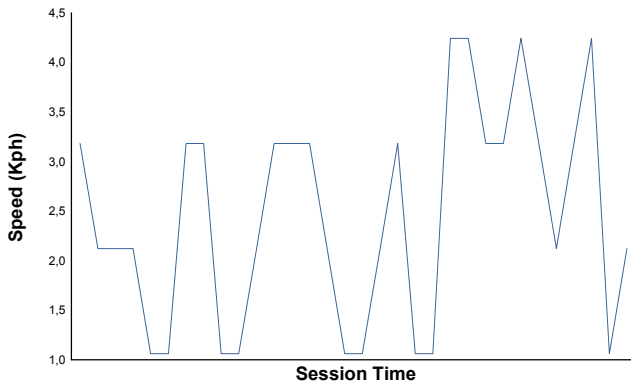

IMOLA TROFEO PIRELLI Qualifying 2 Weather Report

Air Temperature

Track Temperature

Humidity

Pressure

Wind Speed

Wind Direction

Track Status: **DRY**