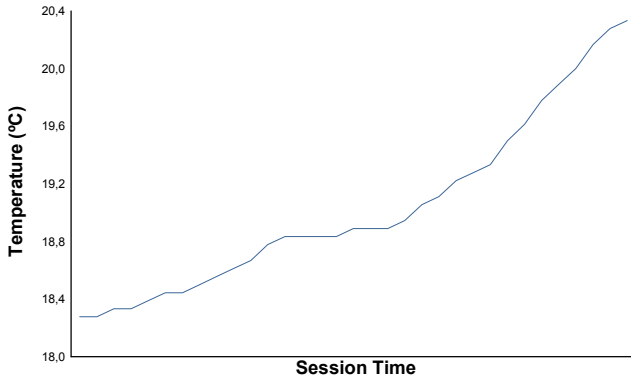

IMOLA TROFEO PIRELLI Qualifying 1 Weather Report

Air Temperature

Track Temperature

Humidity

Pressure

Wind Speed

Wind Direction

Track Status: **DRY**