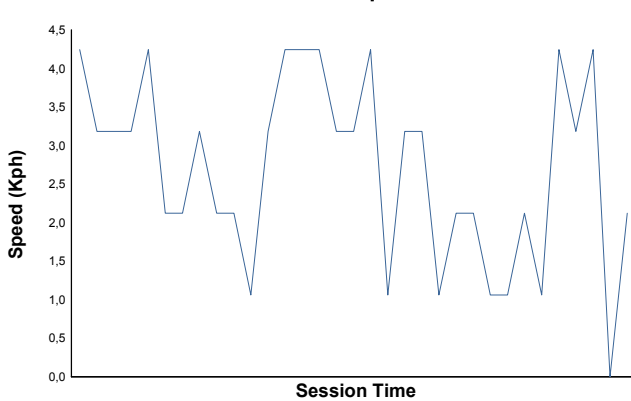

IMOLA TROFEO PIRELLI Qualifying 1 Weather Report

Air Temperature

Track Temperature

Humidity

Pressure

Wind Speed

Wind Direction

Track Status: **DRY**