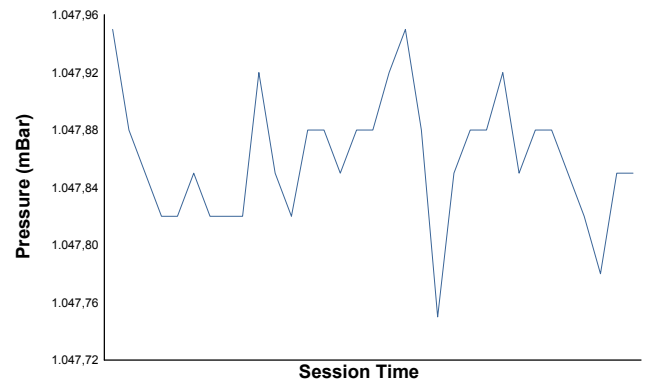

IMOLA TROFEO PIRELLI Qualifying 1 Weather Report

Air Temperature

Track Temperature

Humidity

Pressure

Wind Speed

Wind Direction

Track Status: **DRY**