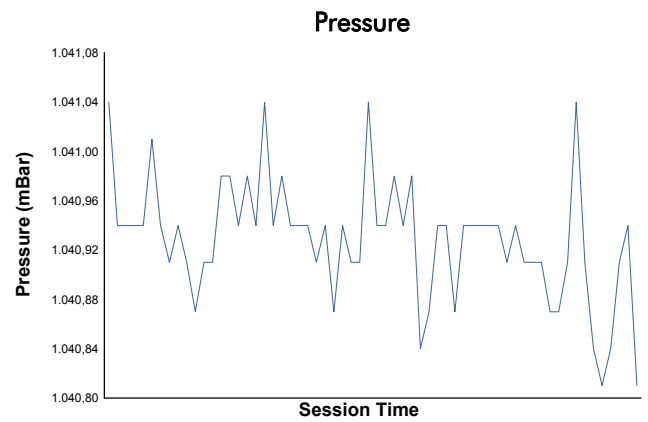

IMOLA
FERRARI CHALLENGE NA + APAC
Test 2
Weather Report

Track Status: **DRY**