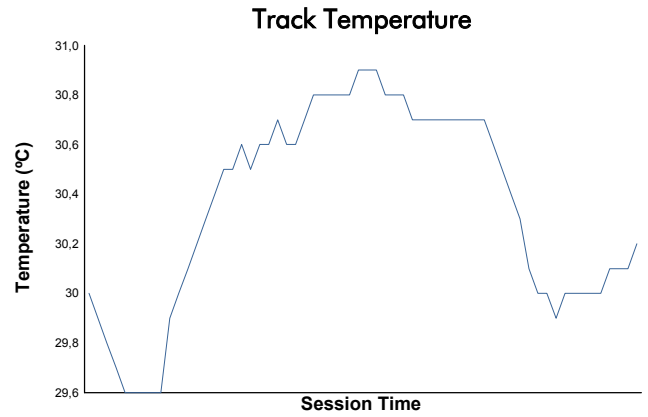

IMOLA
FERRARI CHALLENGE NA + APAC
Test 2
Weather Report

Track Status: **DRY**