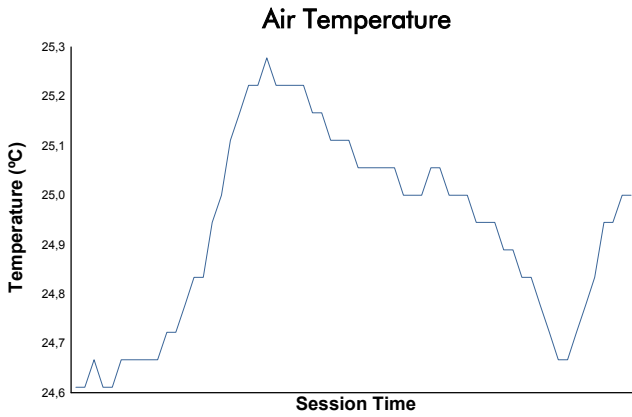

IMOLA
FERRARI CHALLENGE NA + APAC
Test 2
Weather Report

Track Status: **DRY**