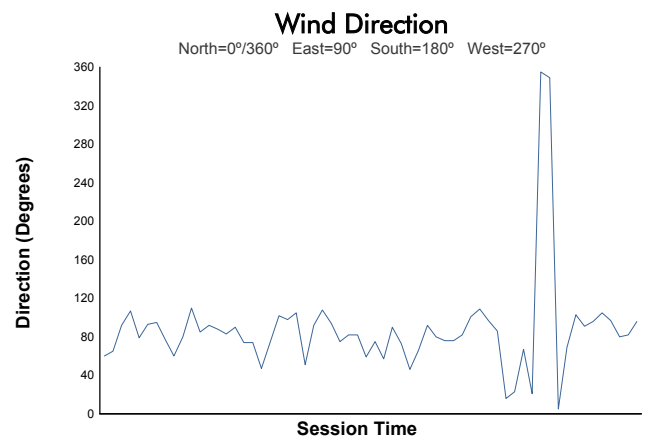

IMOLA
FERRARI CHALLENGE NA + APAC
Test 2
Weather Report

Track Status: **DRY**