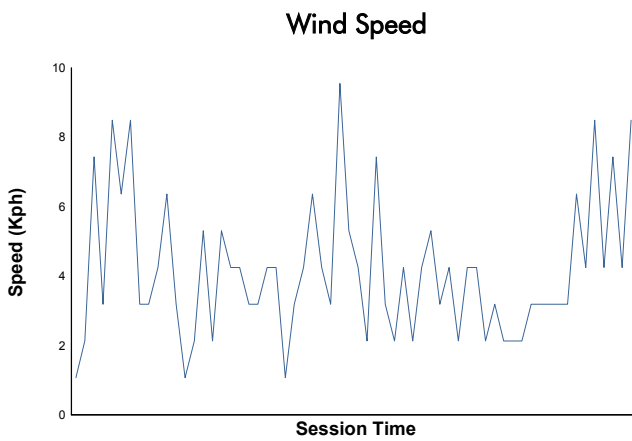

IMOLA
FERRARI CHALLENGE NA + APAC
Test 2
Weather Report

Track Status: **DRY**