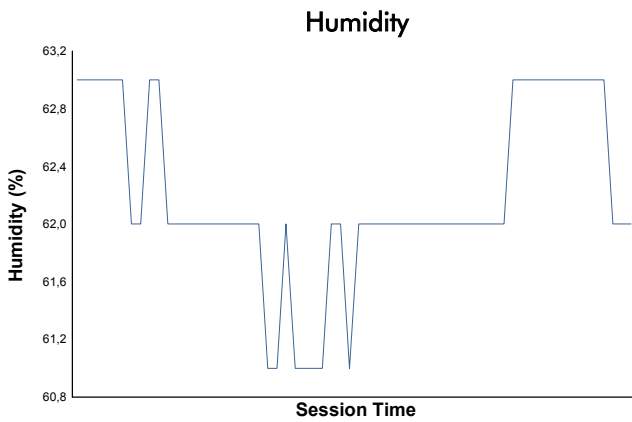

IMOLA
FERRARI CHALLENGE NA + APAC
Test 2
Weather Report

Track Status: **DRY**