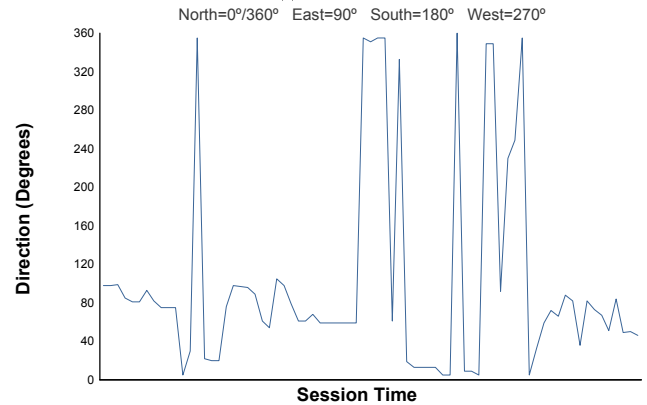

IMOLA  
FERRARI CHALLENGE NA + APAC  
Test 1  
Weather Report

Air Temperature

Track Temperature

Humidity

Pressure

Wind Speed

Wind Direction

Track Status: **DRY**