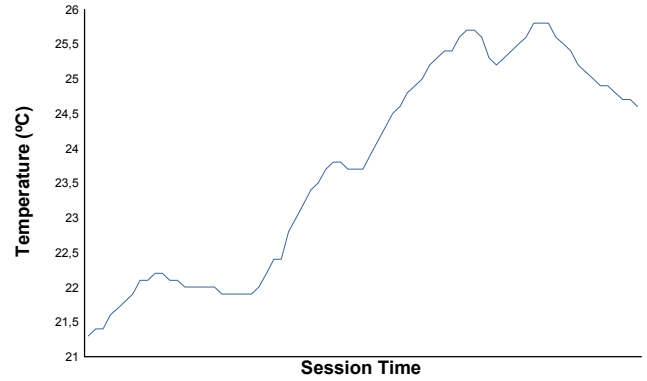

IMOLA  
FERRARI CHALLENGE NA + APAC  
Test 1  
Weather Report

Air Temperature

Track Temperature

Humidity

Pressure

Wind Speed

Wind Direction

Track Status: **DRY**