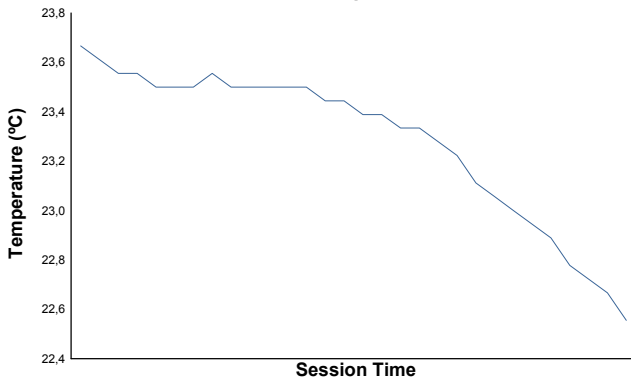

IMOLA COPPA SHELL Race 2 Weather Report

Air Temperature

Track Temperature

Humidity

Pressure

Wind Speed

Wind Direction

Track Status: **DRY**