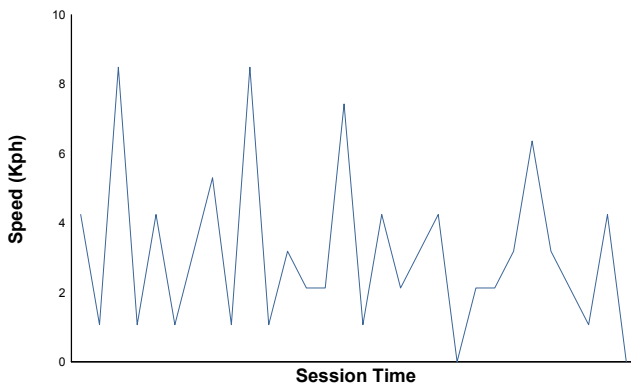

IMOLA COPPA SHELL Race 2 Weather Report

Air Temperature

Track Temperature

Humidity

Pressure

Wind Speed

Wind Direction

Track Status: **DRY**