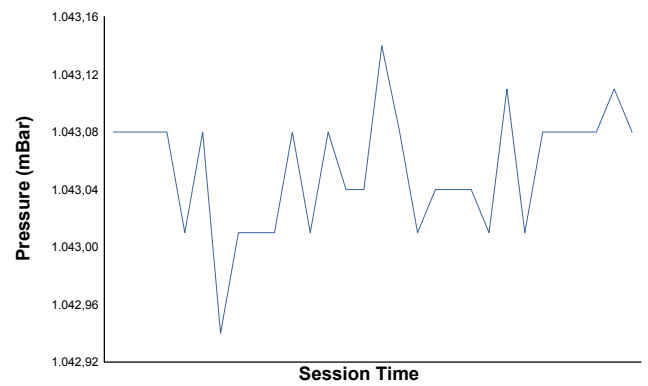

IMOLA COPPA SHELL Race 2 Weather Report

Air Temperature

Track Temperature

Humidity

Pressure

Wind Speed

Wind Direction

Track Status: **DRY**