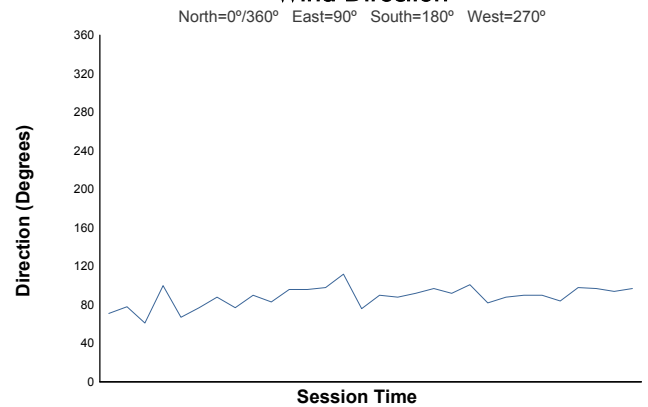

IMOLA COPPA SHELL Race 2 Weather Report

Air Temperature

Track Temperature

Humidity

Pressure

Wind Speed

Wind Direction

Track Status: **DRY**