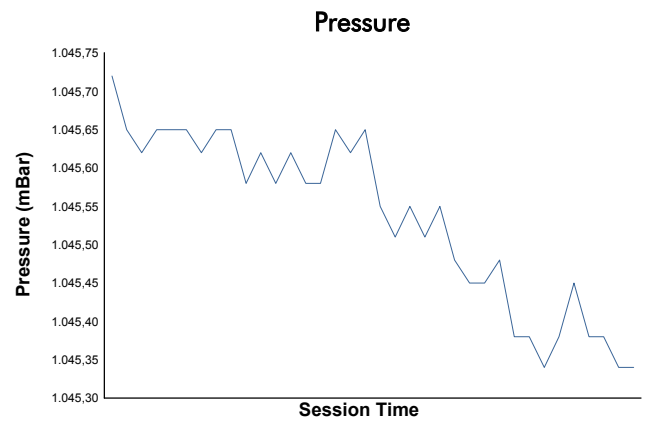

IMOLA COPPA SHELL Qualifying 2 Weather Report

Amended

Track Status: **DRY**