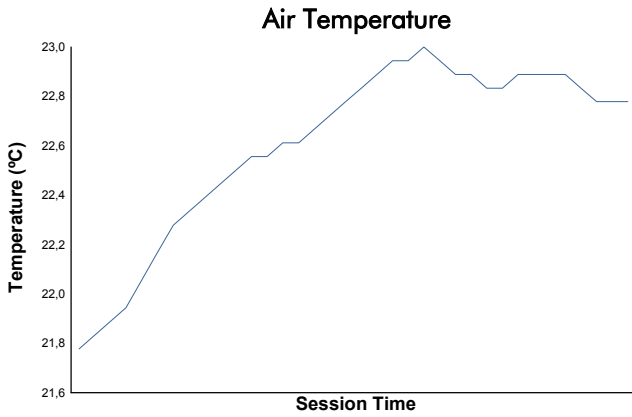

IMOLA COPPA SHELL Qualifying 2 Weather Report

Amended

Track Status: **DRY**