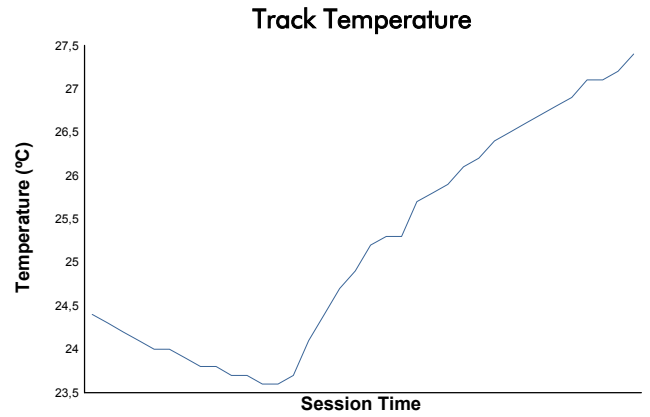

IMOLA COPPA SHELL Qualifying 2 Weather Report

Amended

Track Status: **DRY**