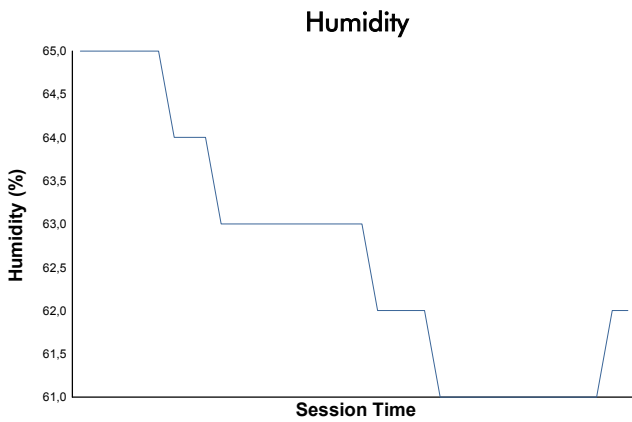

IMOLA COPPA SHELL Qualifying 2 Weather Report

Amended

Track Status: **DRY**