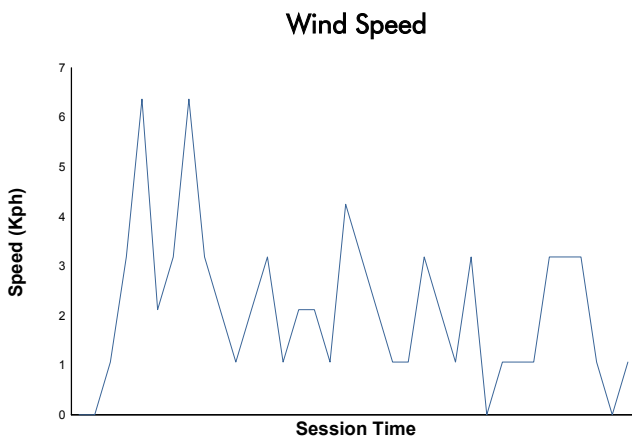

IMOLA COPPA SHELL Qualifying 2 Weather Report

Amended

Track Status: **DRY**