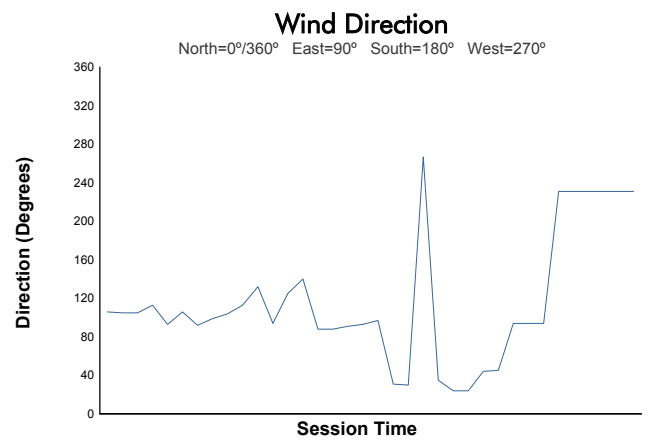

IMOLA COPPA SHELL Qualifying 2 Weather Report

Amended

Track Status: **DRY**