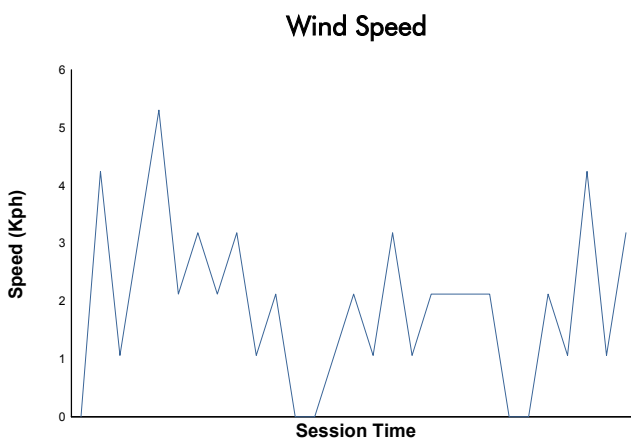

IMOLA COPPA SHELL Race 1

Weather Report

Track Status: **DRY**