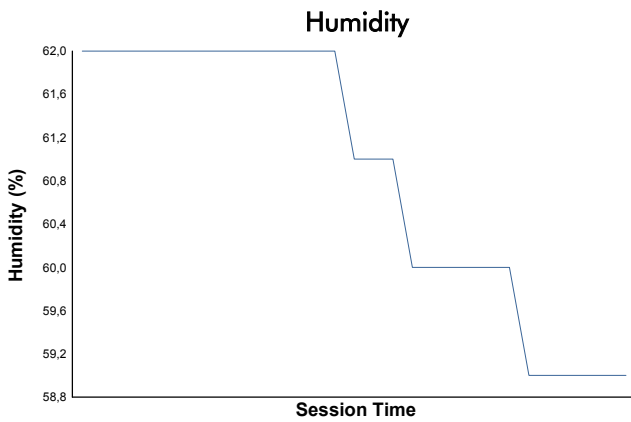

IMOLA COPPA SHELL Race 1

Weather Report

Track Status: **DRY**