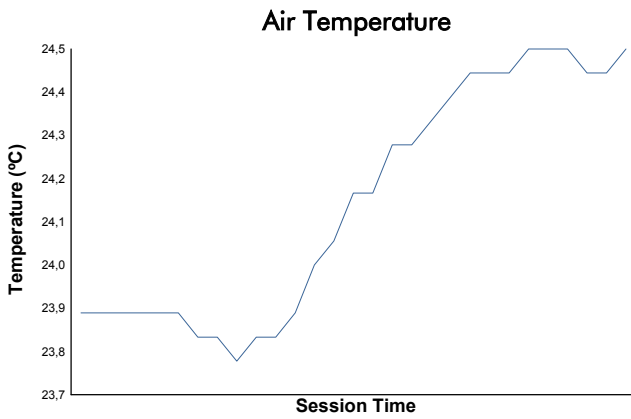

IMOLA COPPA SHELL Race 1

Weather Report

Track Status: **DRY**