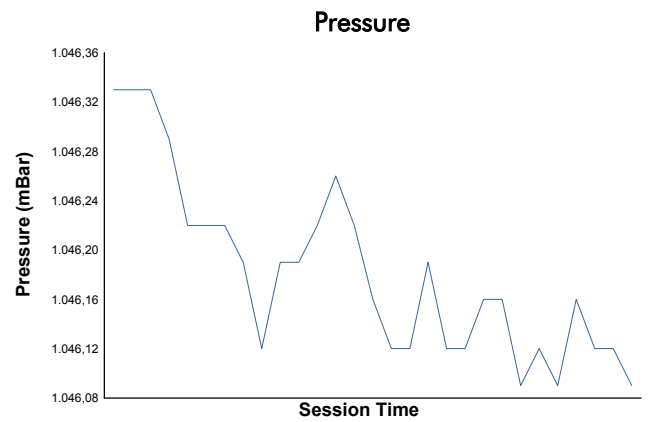

IMOLA COPPA SHELL Race 1

Weather Report

Track Status: **DRY**