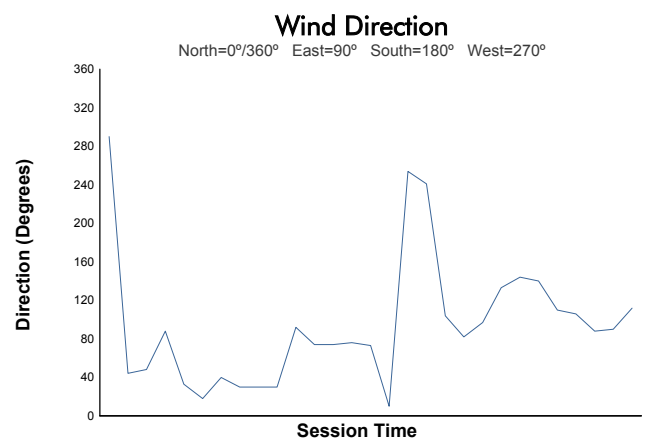

IMOLA COPPA SHELL Race 1

Weather Report

Track Status: **DRY**