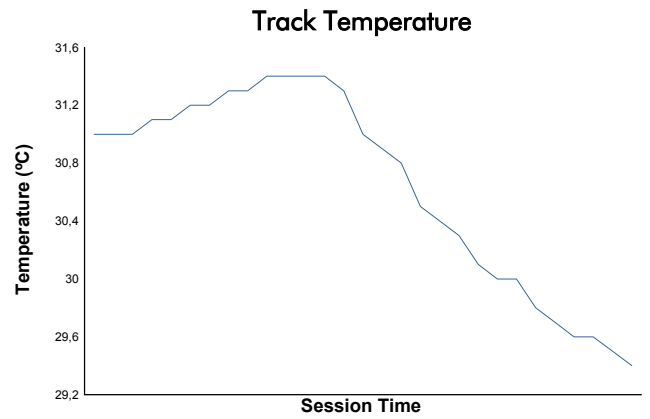

IMOLA COPPA SHELL Race 1

Weather Report

Track Status: **DRY**