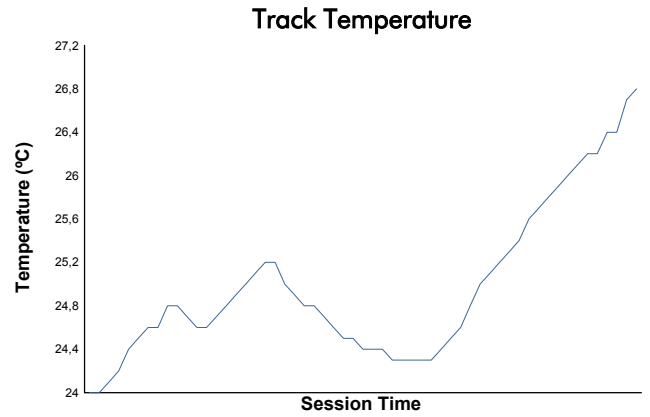

IMOLA COPPA SHELL Free Practice Weather Report

Track Status: **DRY**