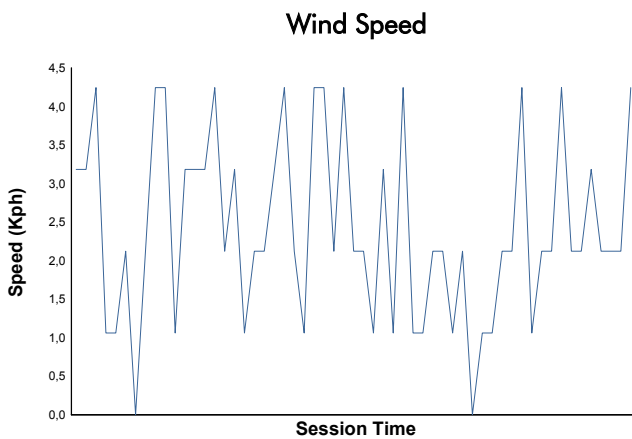

IMOLA COPPA SHELL Free Practice Weather Report

Track Status: **DRY**