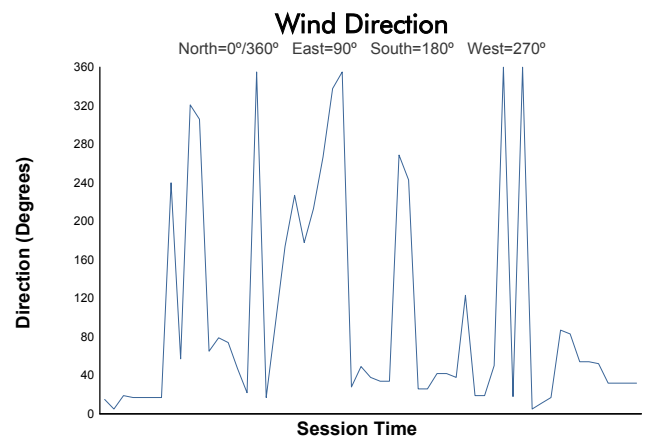

IMOLA COPPA SHELL Free Practice Weather Report

Track Status: **DRY**