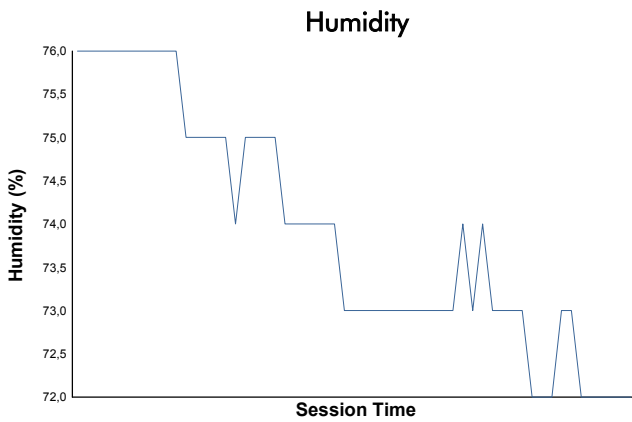

IMOLA COPPA SHELL Free Practice Weather Report

Track Status: **DRY**