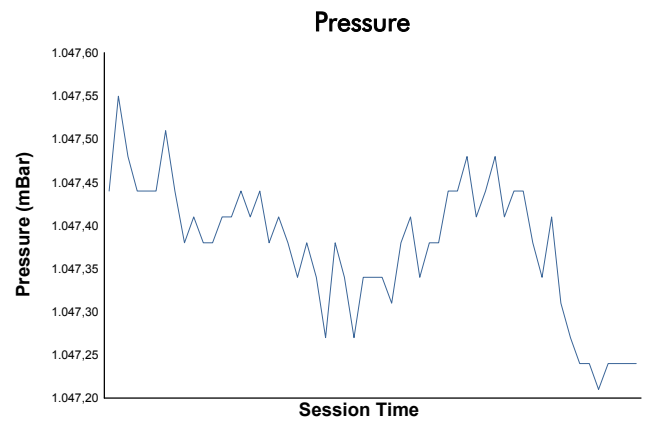

IMOLA COPPA SHELL Free Practice Weather Report

Track Status: **DRY**