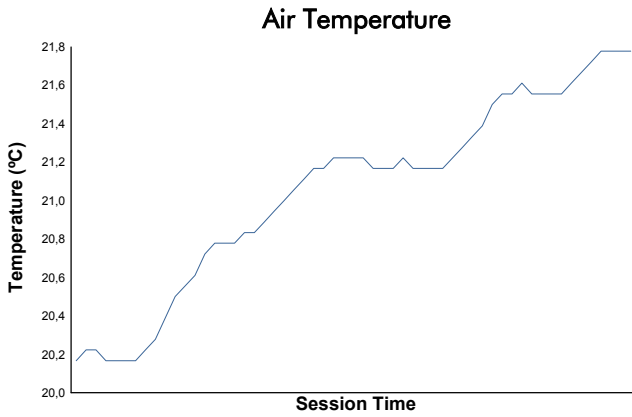

IMOLA COPPA SHELL Free Practice Weather Report

Track Status: **DRY**