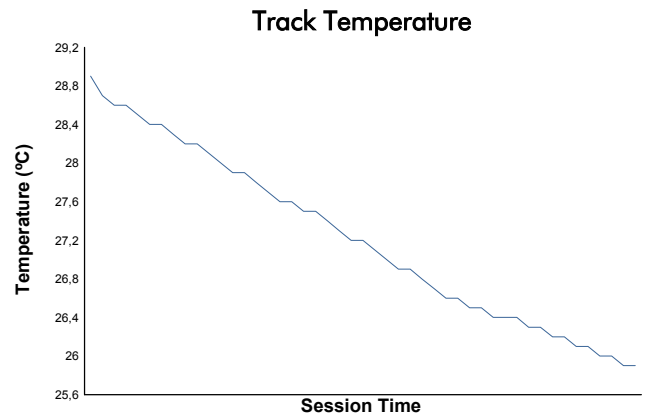

IMOLA COPPA SHELL Test 2

Weather Report

Track Status: **DRY**