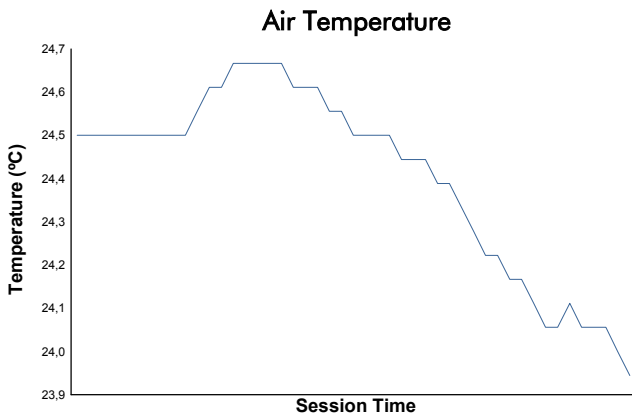

IMOLA COPPA SHELL Test 2

Weather Report

Track Status: **DRY**