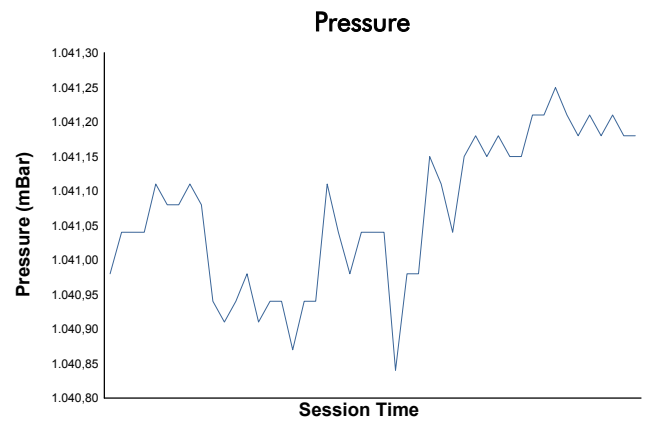

IMOLA COPPA SHELL Test 2

Weather Report

Track Status: **DRY**