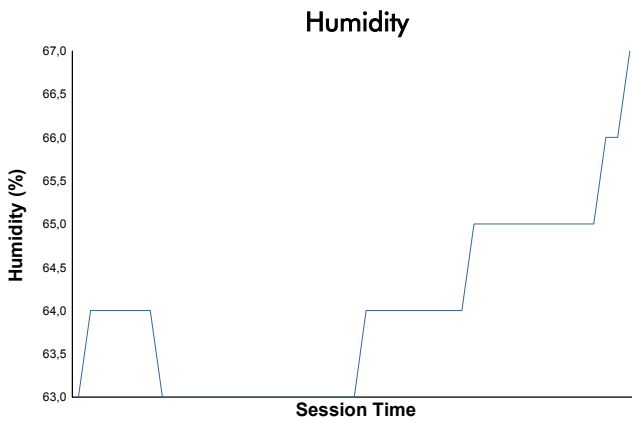

IMOLA COPPA SHELL Test 2

Weather Report

Track Status: **DRY**