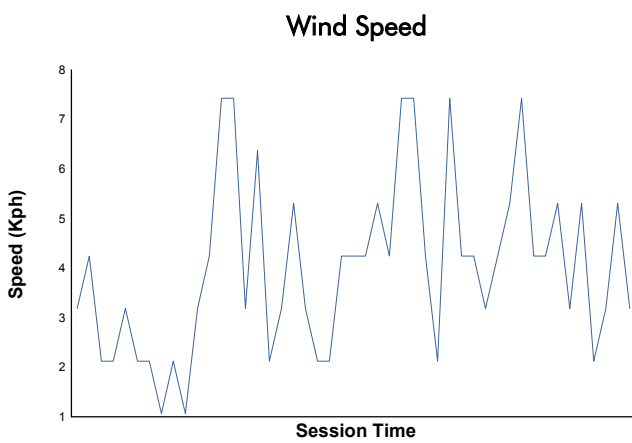

IMOLA COPPA SHELL Test 2

Weather Report

Track Status: **DRY**