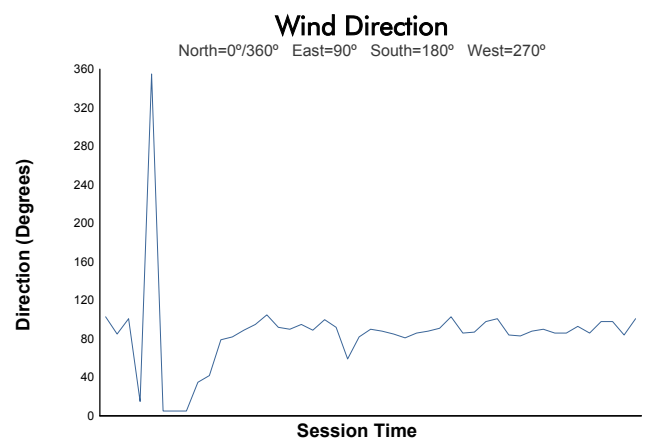

IMOLA COPPA SHELL Test 2

Weather Report

Track Status: **DRY**