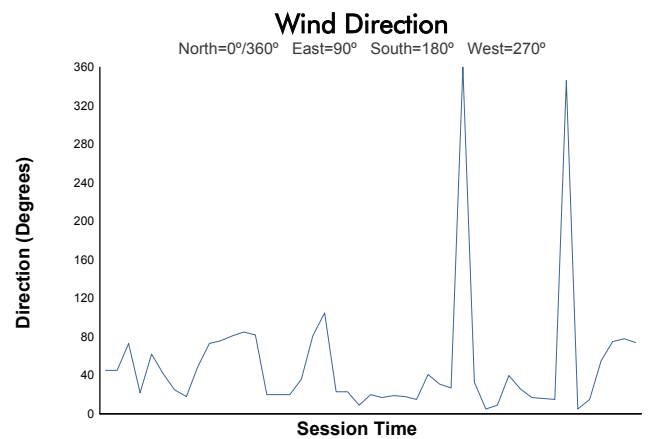

IMOLA COPPA SHELL Test 1 Weather Report

Track Status: **DRY**