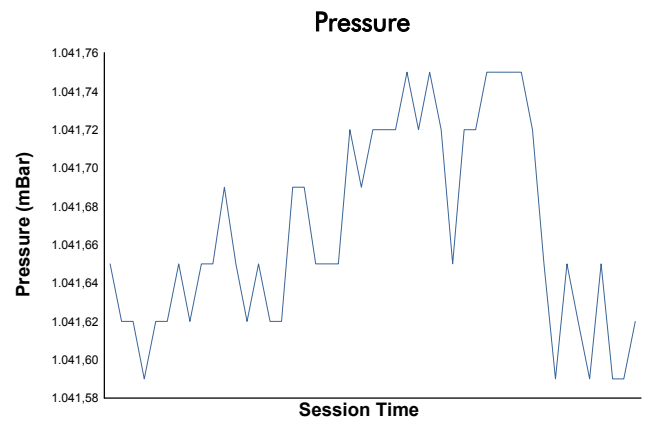

IMOLA COPPA SHELL Test 1 Weather Report

Track Status: **DRY**