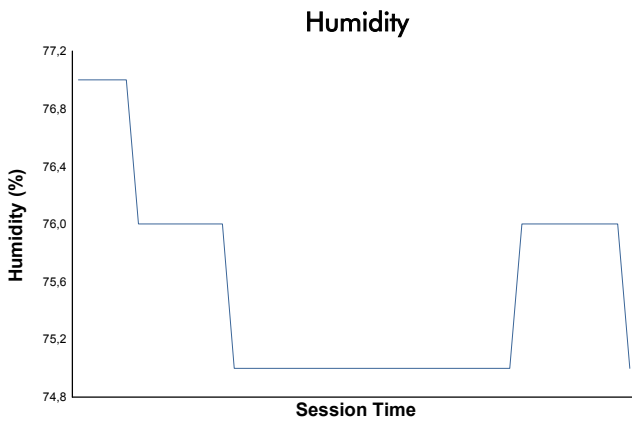

IMOLA COPPA SHELL Test 1 Weather Report

Track Status: **DRY**