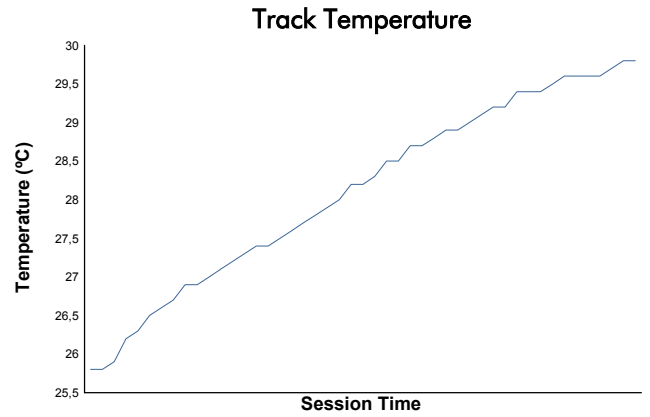

IMOLA COPPA SHELL Test 1 Weather Report

Track Status: **DRY**