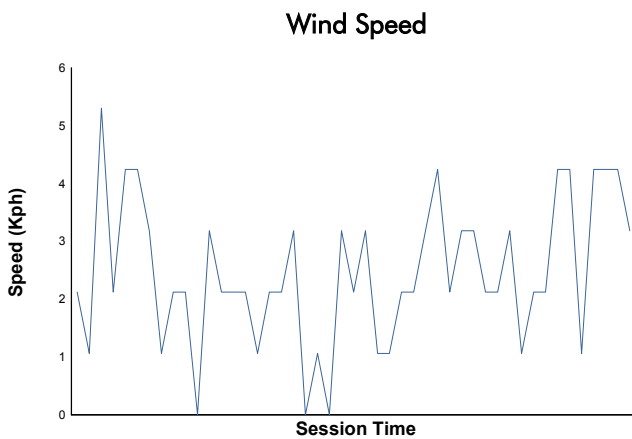

IMOLA COPPA SHELL Test 1 Weather Report

Track Status: **DRY**