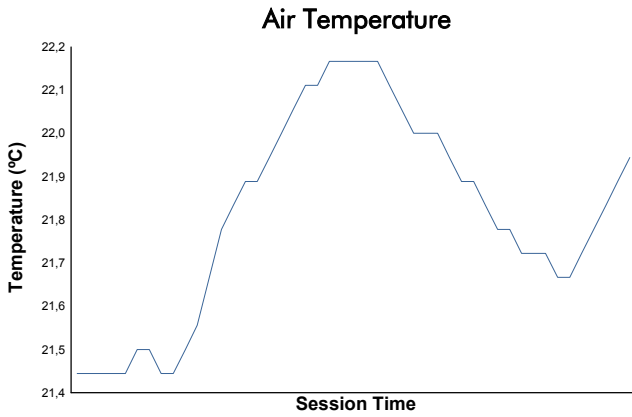

IMOLA COPPA SHELL Test 1 Weather Report

Track Status: **DRY**