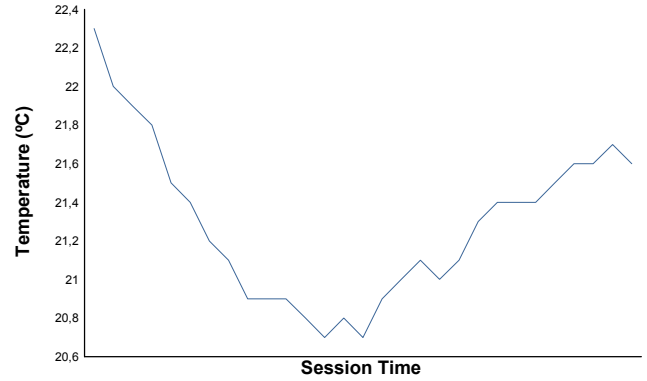

SILVERSTONE FERRARI CHALLENGE UK Race 2

Weather Report

Air Temperature

Track Temperature

Humidity

Pressure

Wind Speed

Wind Direction