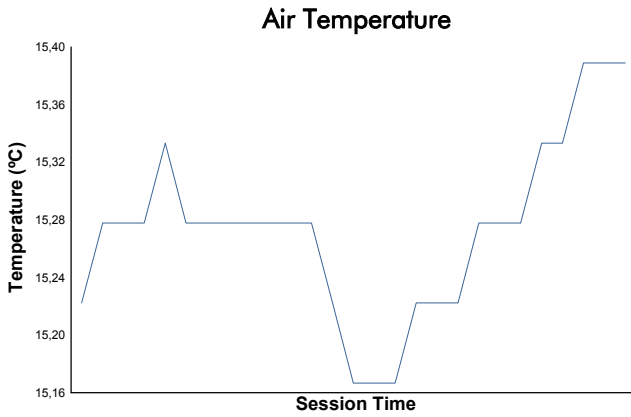

SILVERSTONE  
FERRARI CHALLENGE UK  
Qualifying 2  
Weather Report

Track Status: **DRY**