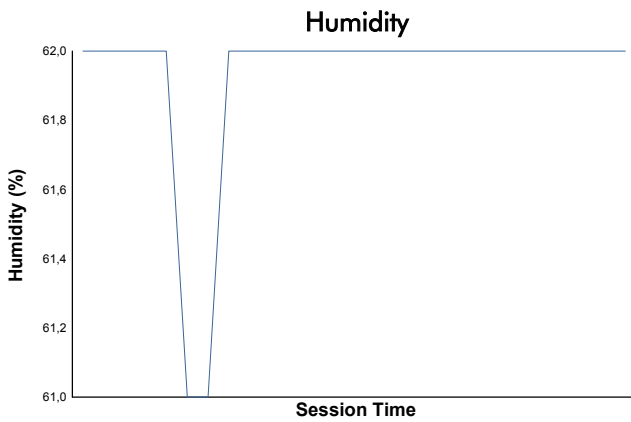

SILVERSTONE  
FERRARI CHALLENGE UK  
Qualifying 2  
Weather Report

Track Status: **DRY**