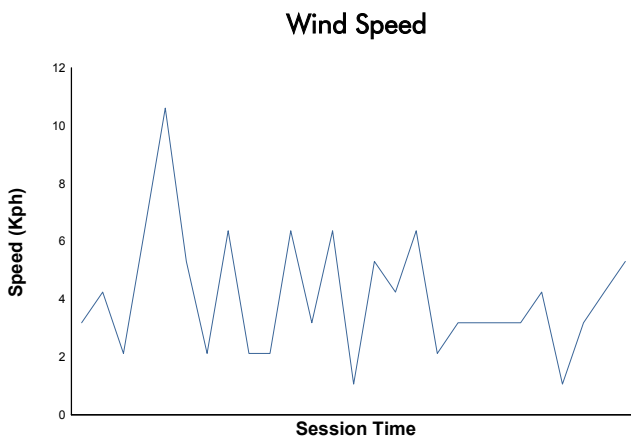

SILVERSTONE  
FERRARI CHALLENGE UK  
Qualifying 2  
Weather Report

Track Status: **DRY**