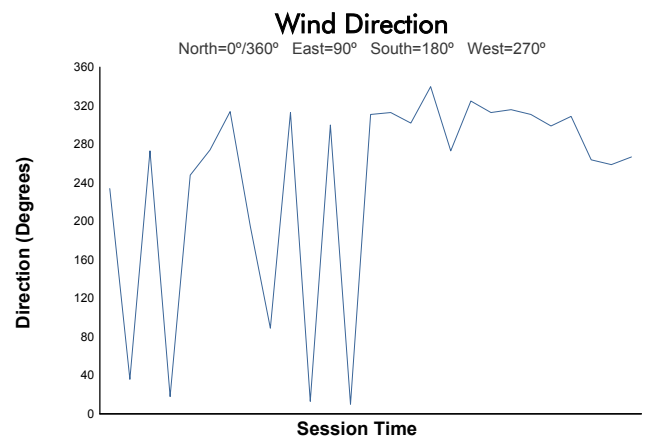

SILVERSTONE  
FERRARI CHALLENGE UK  
Qualifying 2  
Weather Report

Track Status: **DRY**