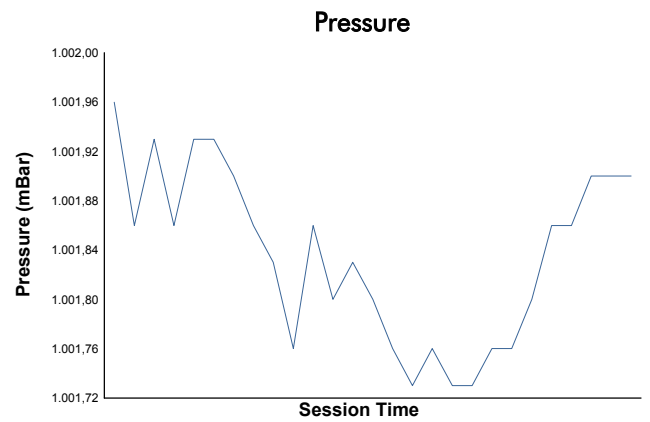

SILVERSTONE  
FERRARI CHALLENGE UK  
Qualifying 2  
Weather Report

Track Status: **DRY**