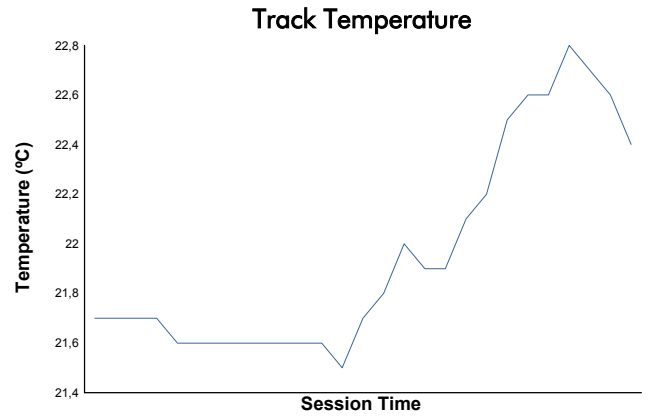

SILVERSTONE  
FERRARI CHALLENGE UK  
Qualifying 2  
Weather Report

Track Status: **DRY**