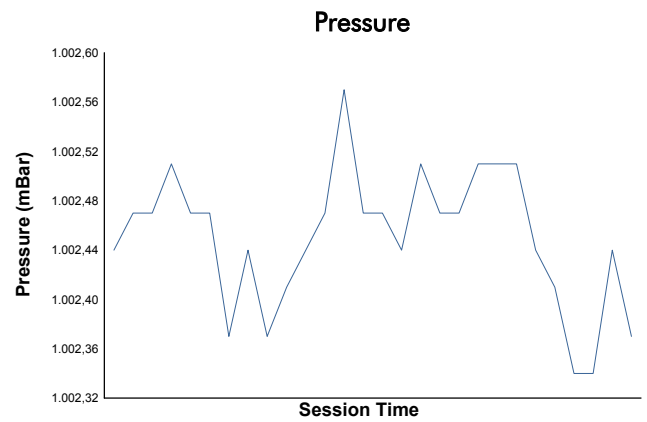

SILVERSTONE FERRARI CHALLENGE UK Race 1

Weather Report

Track Status: **DRY**