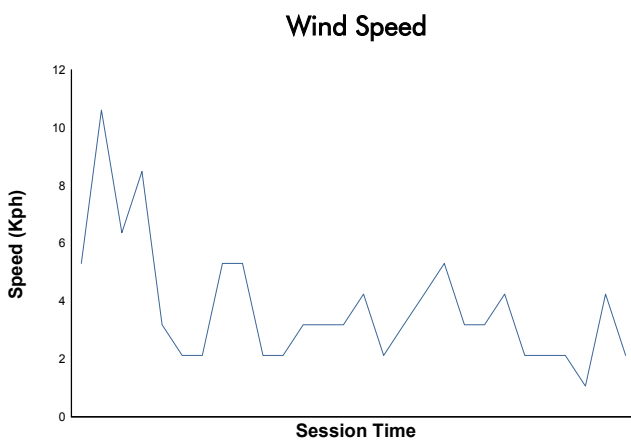

SILVERSTONE FERRARI CHALLENGE UK Race 1

Weather Report

Track Status: **DRY**