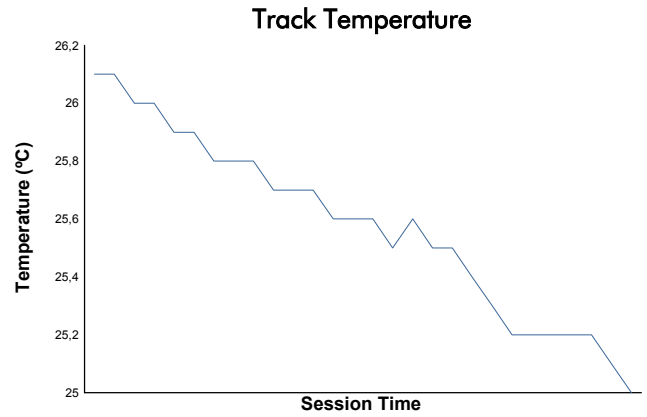

SILVERSTONE FERRARI CHALLENGE UK Race 1

Weather Report

Track Status: **DRY**