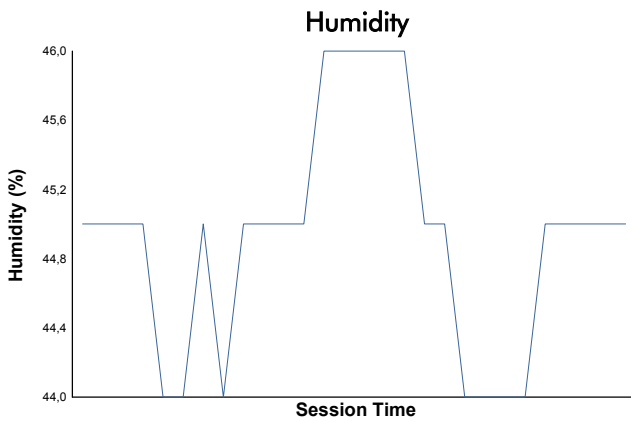

SILVERSTONE FERRARI CHALLENGE UK Race 1

Weather Report

Track Status: **DRY**