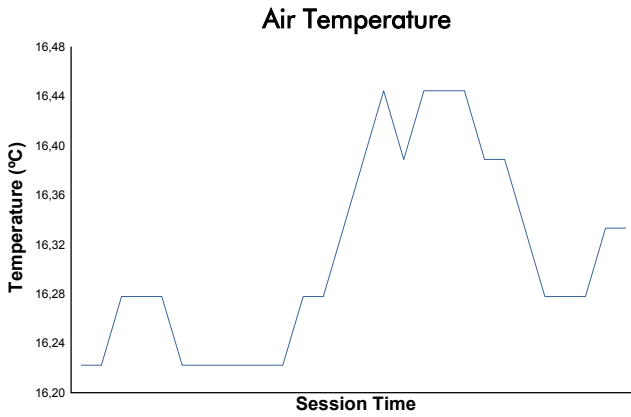

SILVERSTONE FERRARI CHALLENGE UK Race 1

Weather Report

Track Status: **DRY**