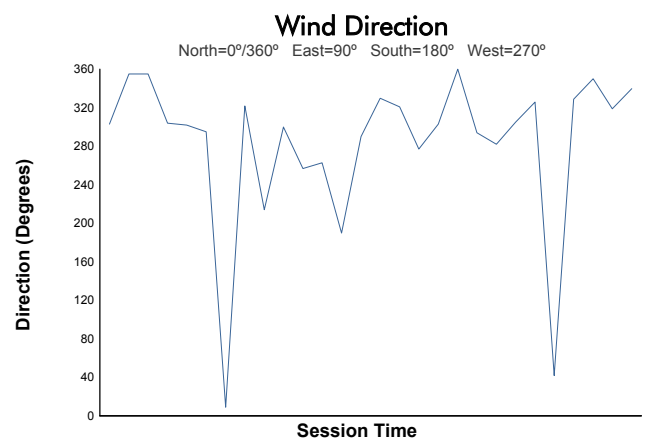

SILVERSTONE FERRARI CHALLENGE UK Race 1

Weather Report

Track Status: **DRY**