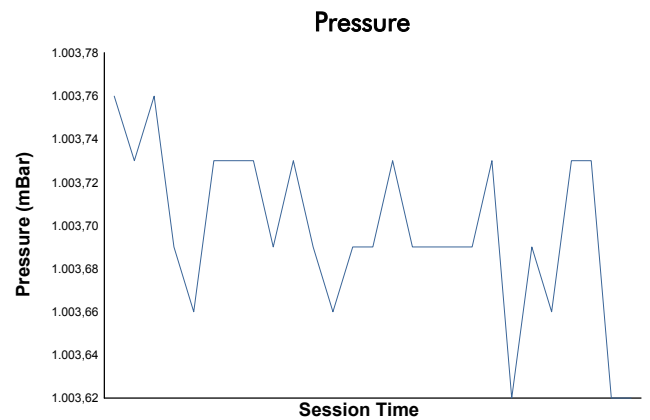

SILVERSTONE FERRARI CHALLENGE UK Qualifying 1

Weather Report

Track Status: **DRY**