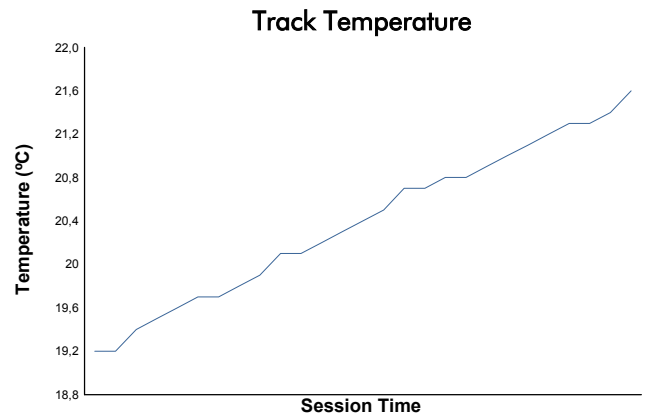

SILVERSTONE FERRARI CHALLENGE UK Qualifying 1

Weather Report

Track Status: **DRY**