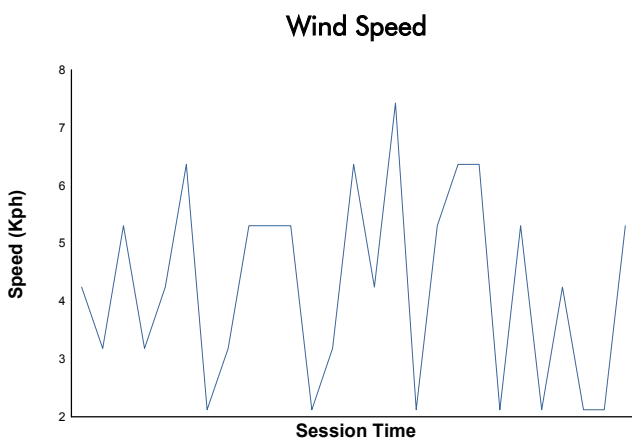

SILVERSTONE FERRARI CHALLENGE UK Qualifying 1

Weather Report

Track Status: **DRY**