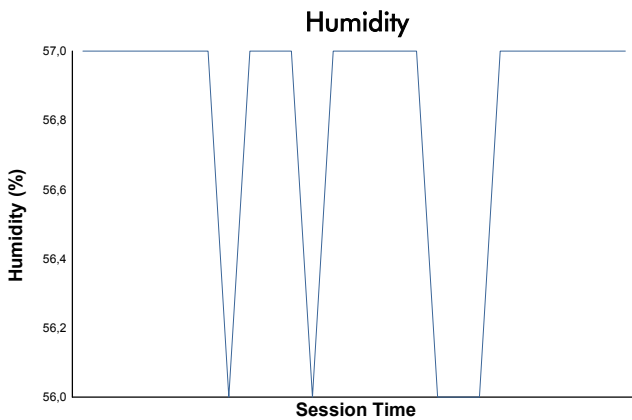

SILVERSTONE FERRARI CHALLENGE UK Qualifying 1

Weather Report

Track Status: **DRY**