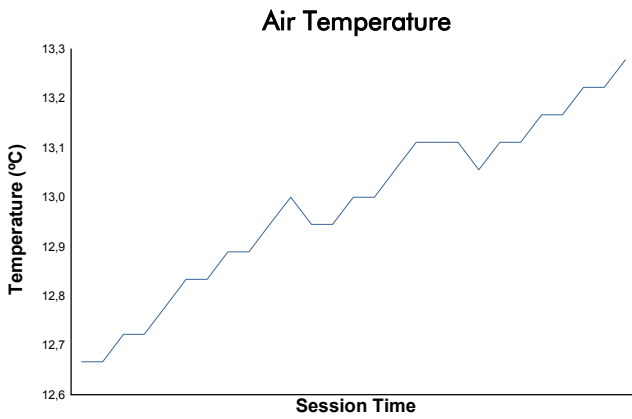

SILVERSTONE FERRARI CHALLENGE UK Qualifying 1

Weather Report

Track Status: **DRY**