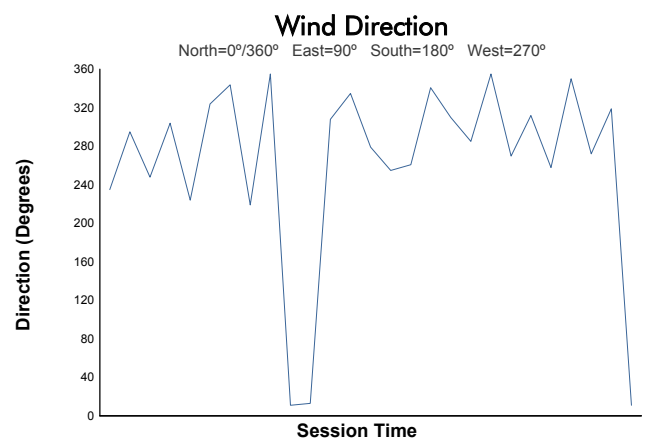

SILVERSTONE FERRARI CHALLENGE UK Qualifying 1

Weather Report

Track Status: **DRY**