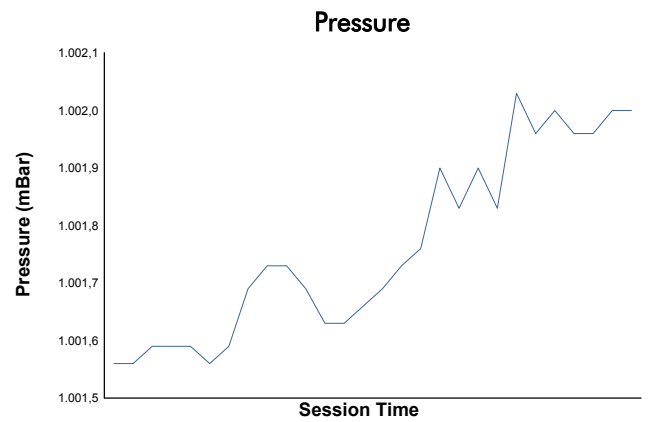

SILVERSTONE COPPA SHELL Race 2 Weather Report

Track Status: **DRY**