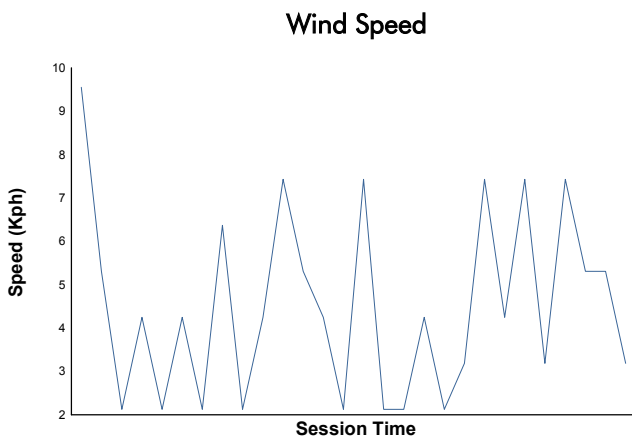

SILVERSTONE COPPA SHELL Race 2 Weather Report

Track Status: **DRY**