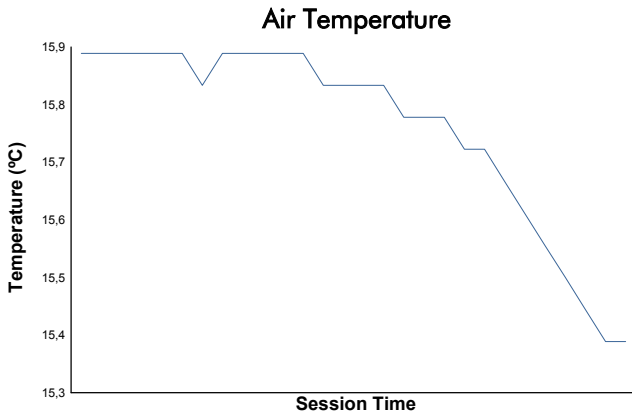

SILVERSTONE COPPA SHELL Race 2 Weather Report

Track Status: **DRY**