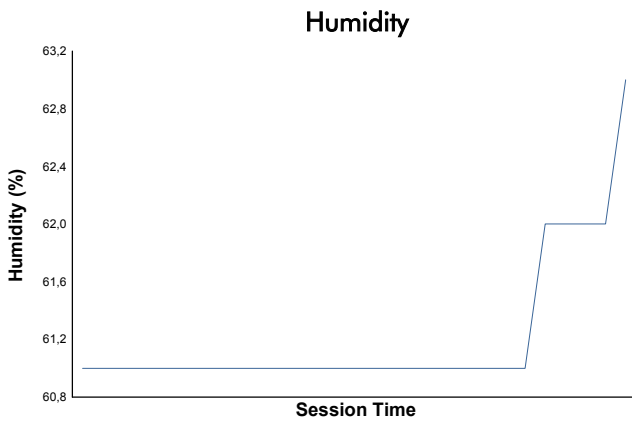

SILVERSTONE COPPA SHELL Race 2 Weather Report

Track Status: **DRY**