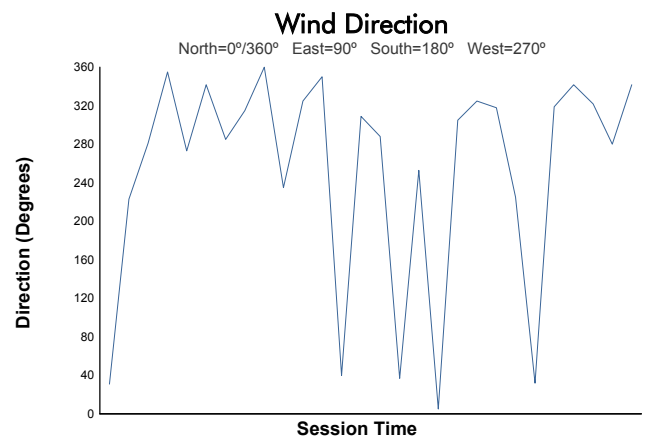

SILVERSTONE COPPA SHELL Race 2 Weather Report

Track Status: **DRY**