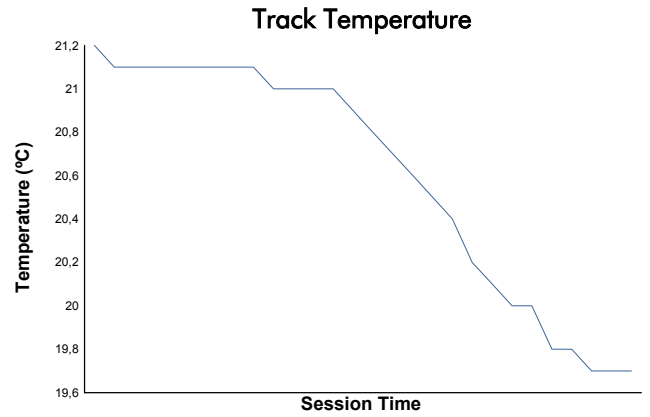

SILVERSTONE COPPA SHELL Race 2 Weather Report

Track Status: **DRY**