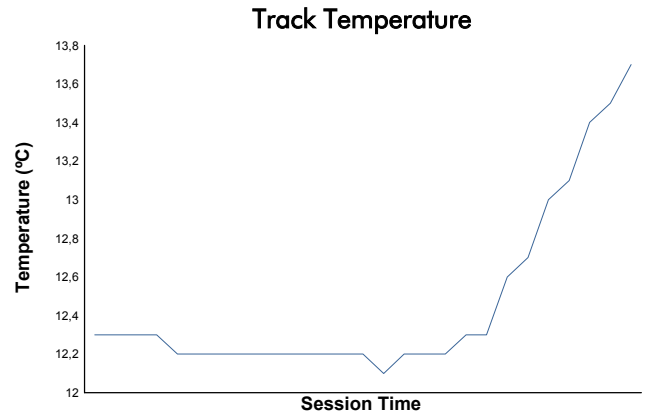

SILVERSTONE COPPA SHELL Qualifying 2 Shell Weather Report

Track Status: **DRY**