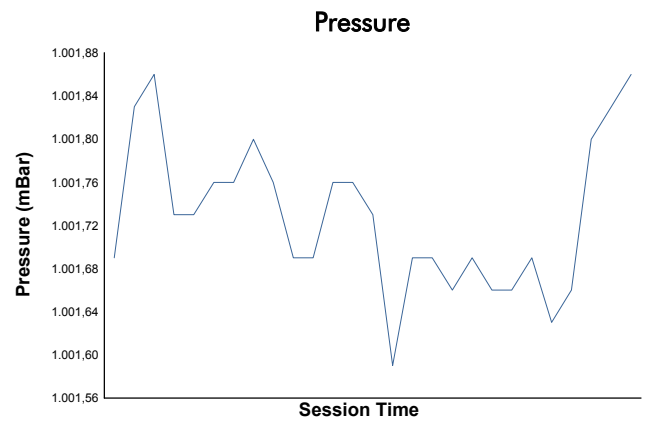

SILVERSTONE COPPA SHELL Qualifying 2 Shell Weather Report

Track Status: **DRY**