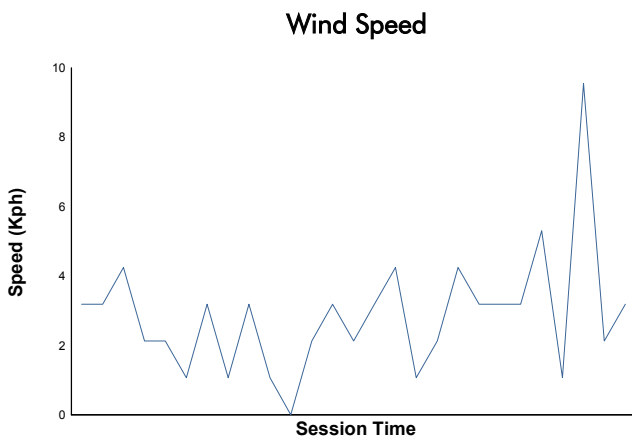

SILVERSTONE COPPA SHELL Qualifying 2 Shell Weather Report

Track Status: **DRY**