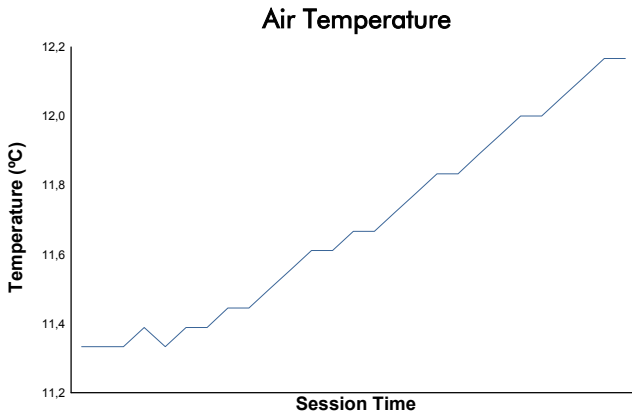

SILVERSTONE COPPA SHELL Qualifying 2 Shell Weather Report

Track Status: **DRY**