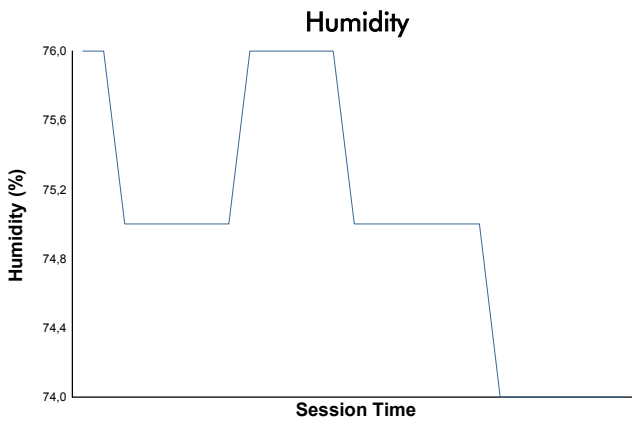

SILVERSTONE COPPA SHELL Qualifying 2 Shell Weather Report

Track Status: **DRY**