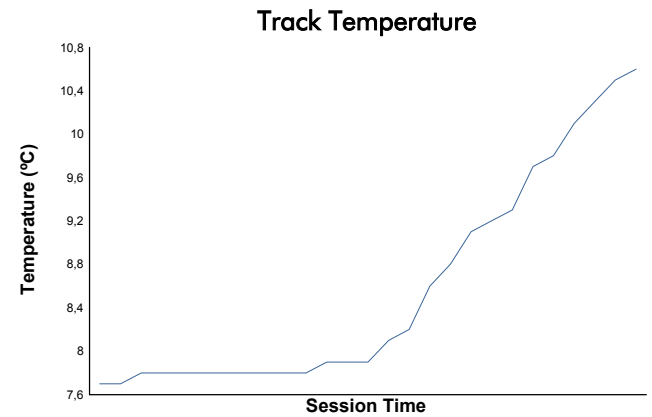

SILVERSTONE COPPA SHELL Qualifying 1 Shell Weather Report

Track Status: **DRY**