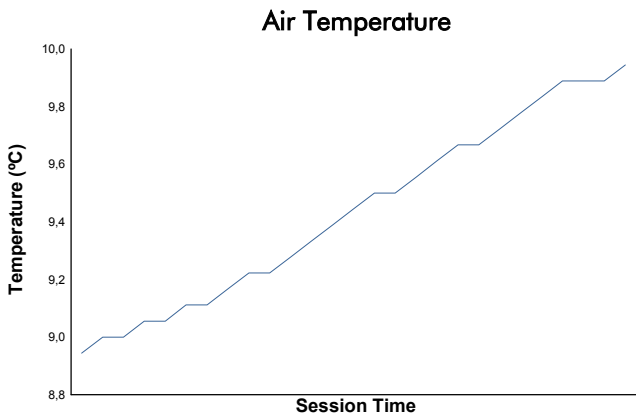

SILVERSTONE COPPA SHELL Qualifying 1 Shell Weather Report

Track Status: **DRY**