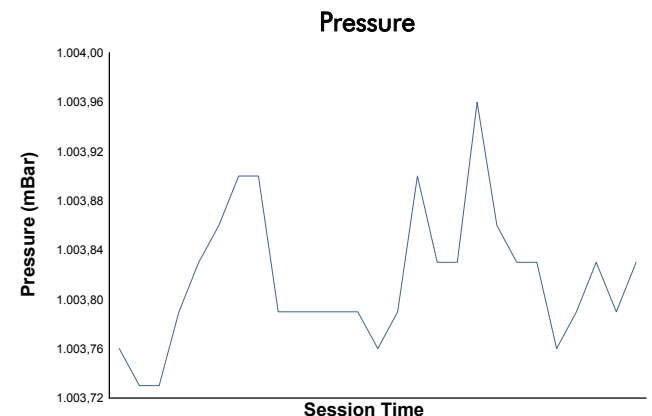

SILVERSTONE COPPA SHELL Qualifying 1 Shell Weather Report

Track Status: **DRY**