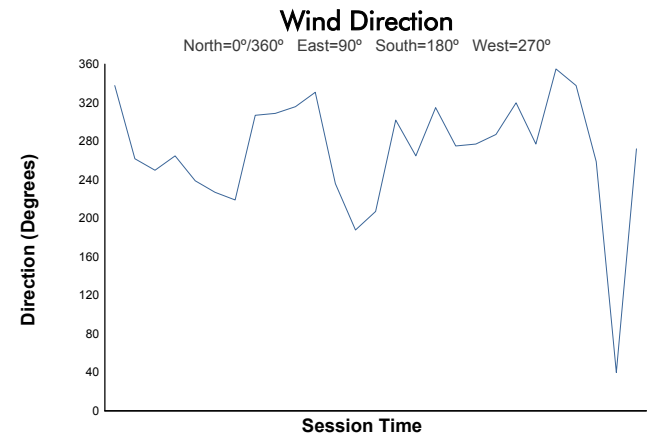

SILVERSTONE COPPA SHELL Qualifying 1 Shell Weather Report

Track Status: **DRY**