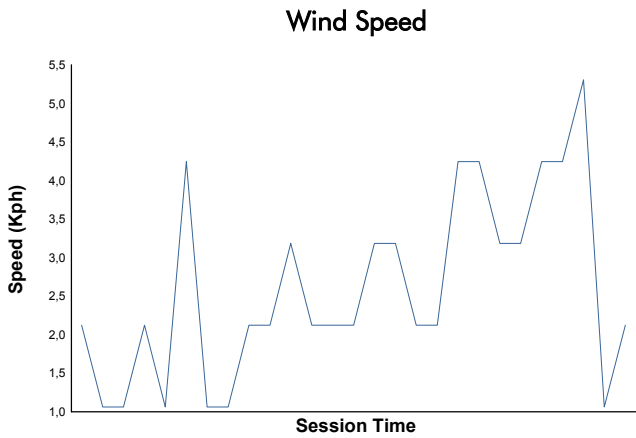

SILVERSTONE COPPA SHELL Qualifying 1 Shell Weather Report

Track Status: **DRY**