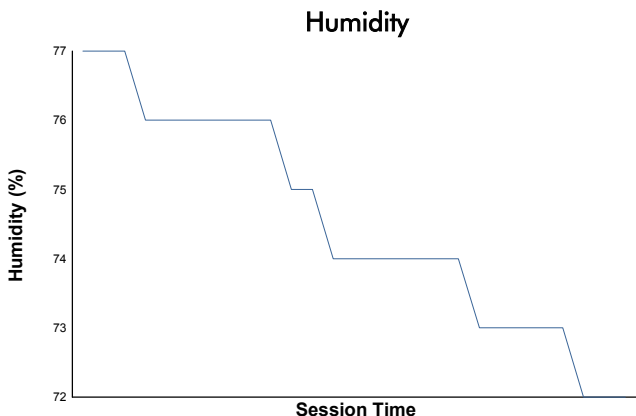

SILVERSTONE COPPA SHELL Qualifying 1 Shell Weather Report

Track Status: **DRY**