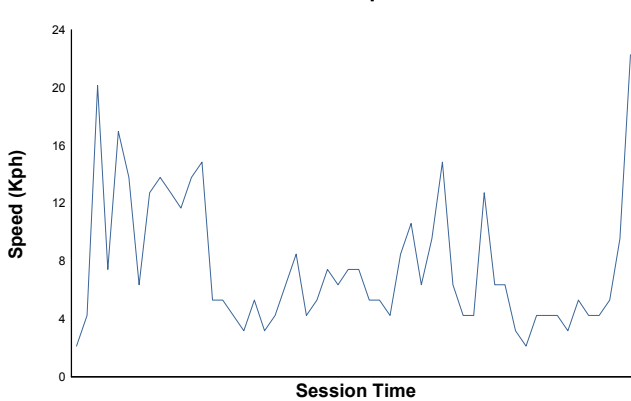

SILVERSTONE
COPPA SHELL
Free Practice
Weather Report

Air Temperature

Track Temperature

Humidity

Pressure

Wind Speed

Wind Direction

Track Status: **DRY**