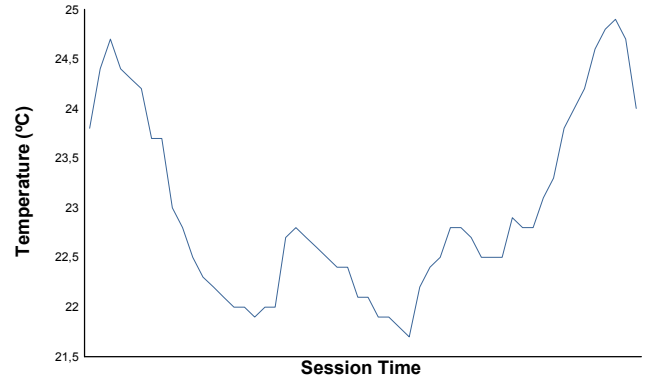

SILVERSTONE
COPPA SHELL
Free Practice
Weather Report

Air Temperature

Track Temperature

Humidity

Pressure

Wind Speed

Wind Direction

Track Status: **DRY**