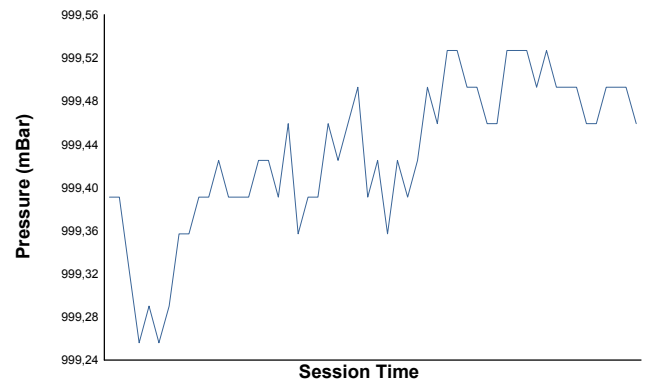

SILVERSTONE
COPPA SHELL
Free Practice
Weather Report

Air Temperature

Track Temperature

Humidity

Pressure

Wind Speed

Wind Direction

Track Status: **DRY**