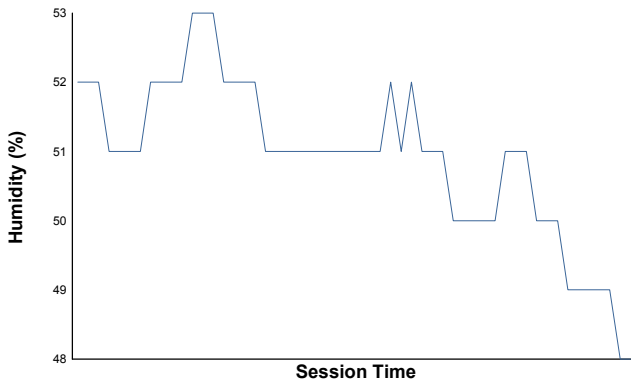

SILVERSTONE
COPPA SHELL
Free Practice
Weather Report

Air Temperature

Track Temperature

Humidity

Pressure

Wind Speed

Wind Direction

Track Status: **DRY**