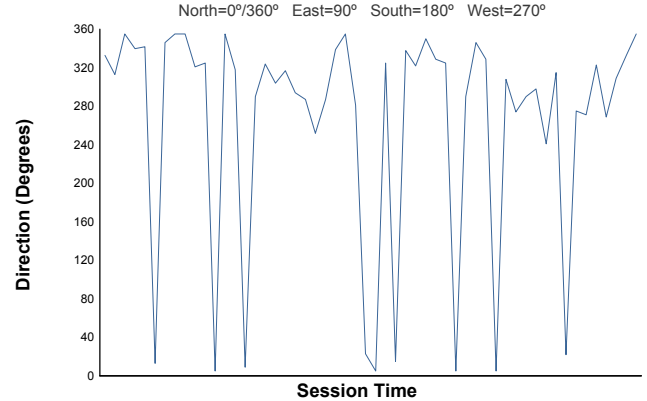

SILVERSTONE
COPPA SHELL
Free Practice
Weather Report

Air Temperature

Track Temperature

Humidity

Pressure

Wind Speed

Wind Direction

Track Status: **DRY**