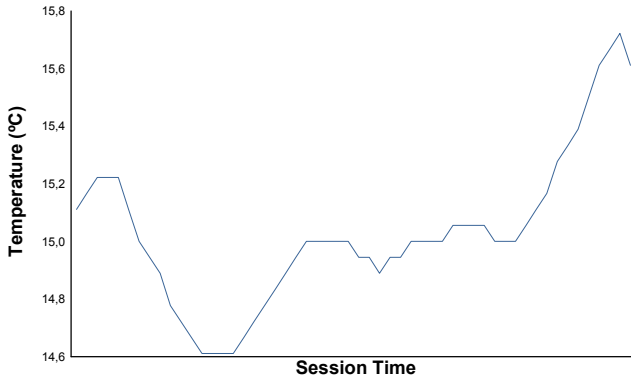

SILVERSTONE
COPPA SHELL
Free Practice
Weather Report

Air Temperature

Track Temperature

Humidity

Pressure

Wind Speed

Wind Direction

Track Status: **DRY**