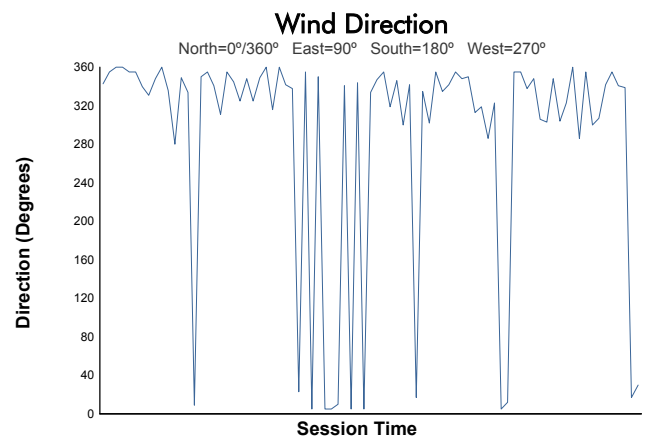

SILVERSTONE COPPA SHELL Test Weather Report

Track Status: **DRY**