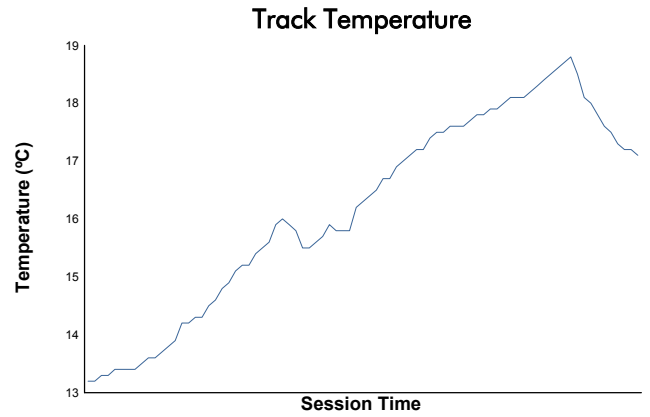

SILVERSTONE COPPA SHELL Test Weather Report

Track Status: **DRY**