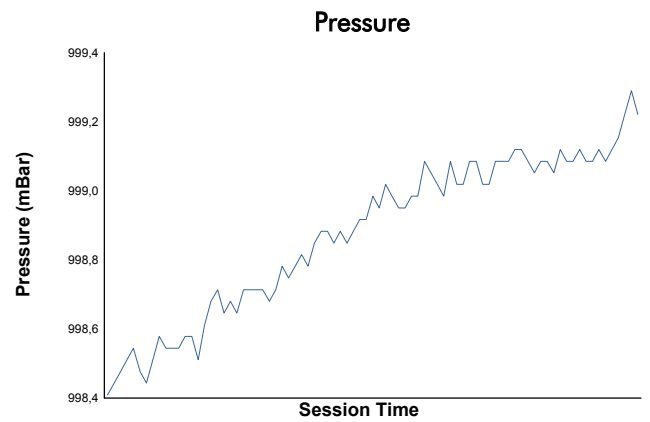

SILVERSTONE COPPA SHELL Test Weather Report

Track Status: **DRY**