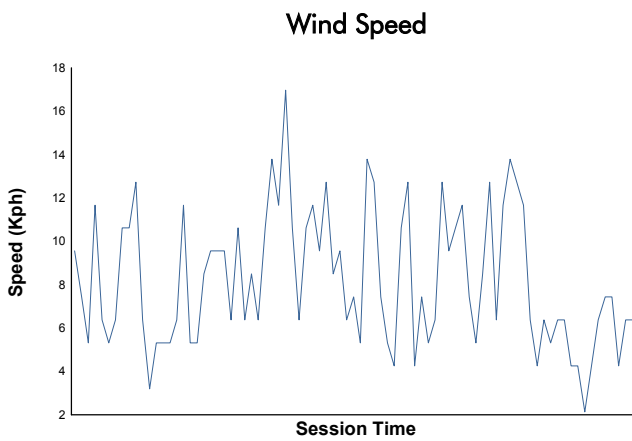

SILVERSTONE COPPA SHELL Test Weather Report

Track Status: **DRY**