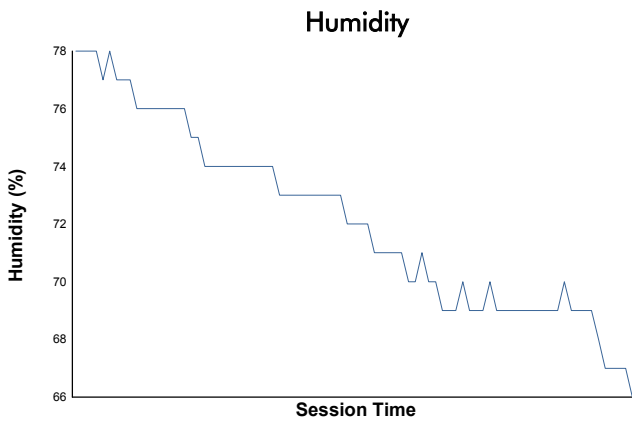

SILVERSTONE COPPA SHELL Test Weather Report

Track Status: **DRY**