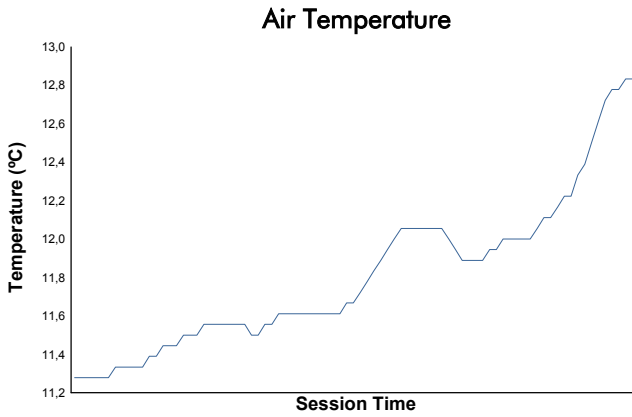

SILVERSTONE COPPA SHELL Test Weather Report

Track Status: **DRY**