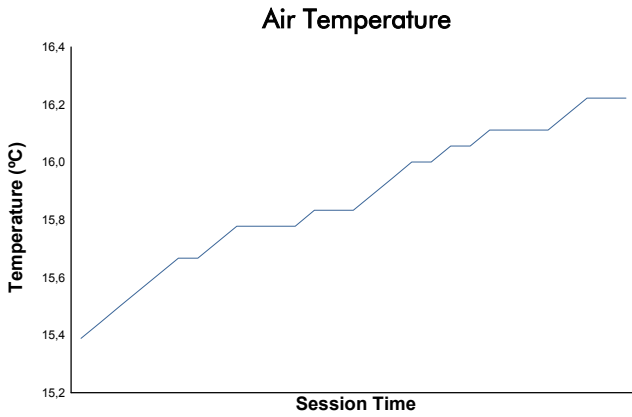

SILVERSTONE TROFEO PIRELLI Race 2

Weather Report

Track Status: **DRY**