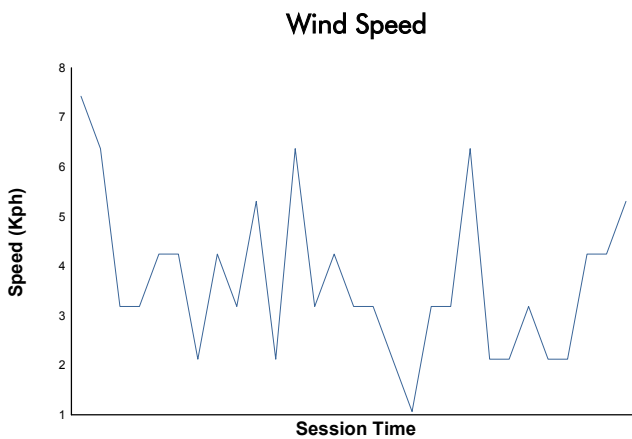

SILVERSTONE TROFEO PIRELLI Race 2

Weather Report

Track Status: **DRY**