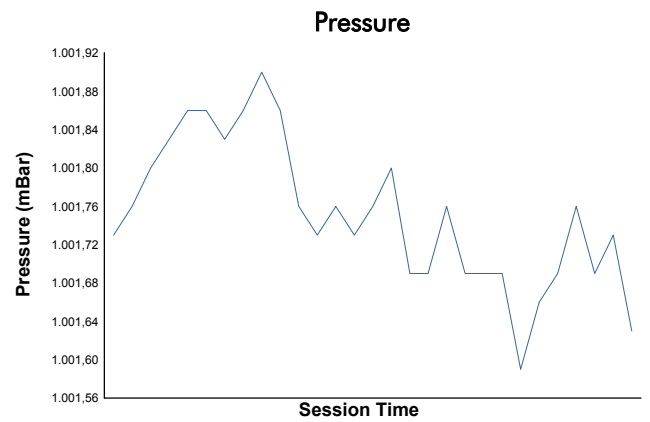

SILVERSTONE TROFEO PIRELLI Race 2

Weather Report

Track Status: **DRY**