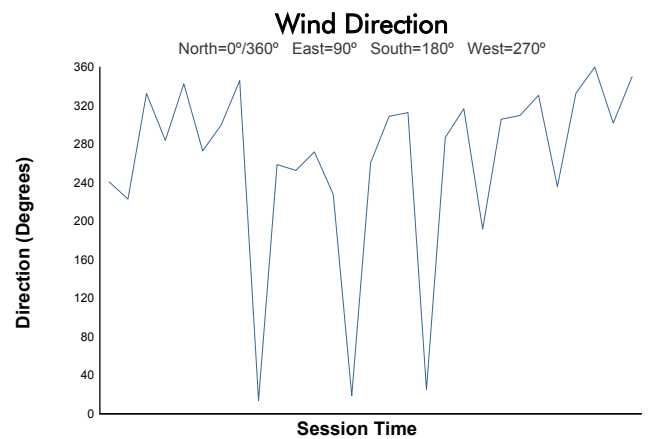

SILVERSTONE TROFEO PIRELLI Race 2

Weather Report

Track Status: **DRY**