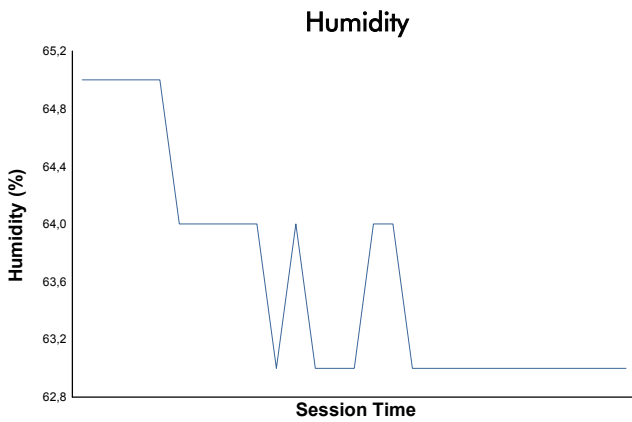

SILVERSTONE TROFEO PIRELLI Race 2

Weather Report

Track Status: **DRY**