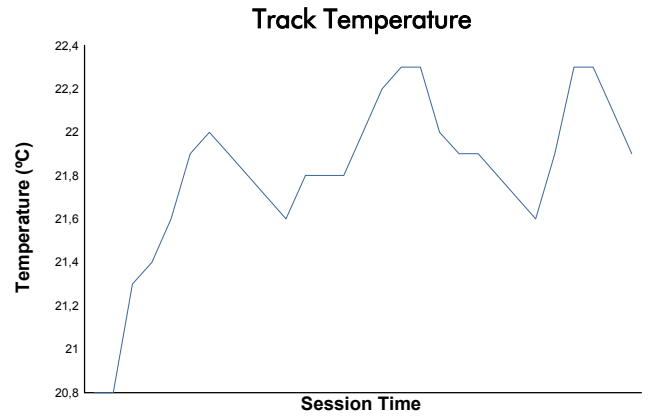

SILVERSTONE TROFEO PIRELLI Race 2

Weather Report

Track Status: **DRY**