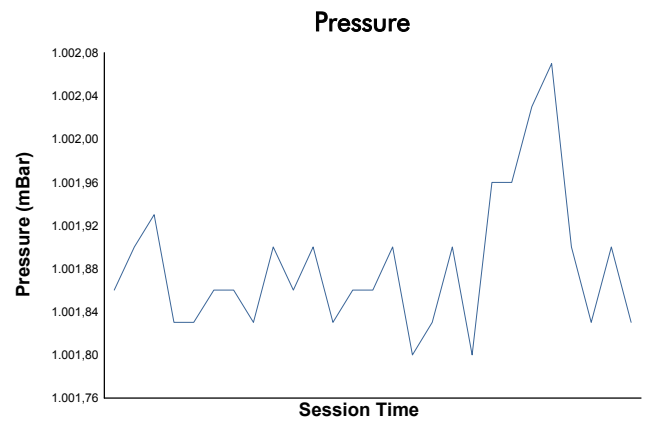

SILVERSTONE TROFEO PIRELLI Qualifying 2 Weather Report

Track Status: **DRY**