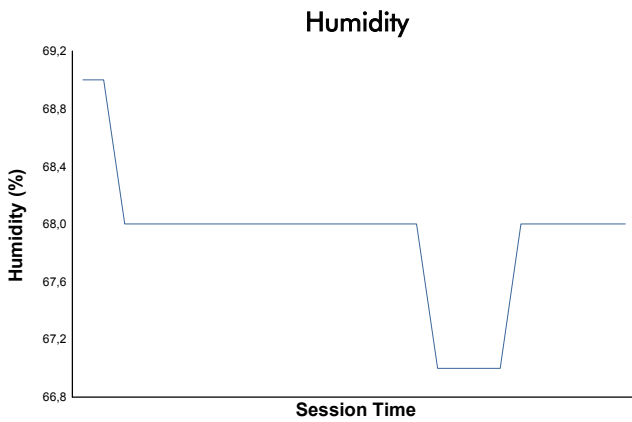

SILVERSTONE TROFEO PIRELLI Qualifying 2 Weather Report

Track Status: **DRY**