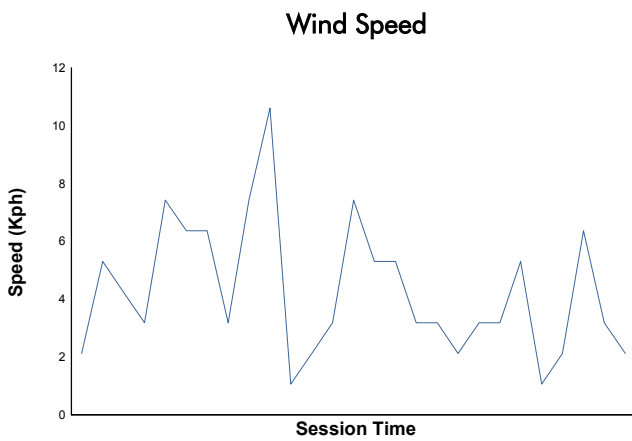

SILVERSTONE TROFEO PIRELLI Qualifying 2 Weather Report

Track Status: **DRY**