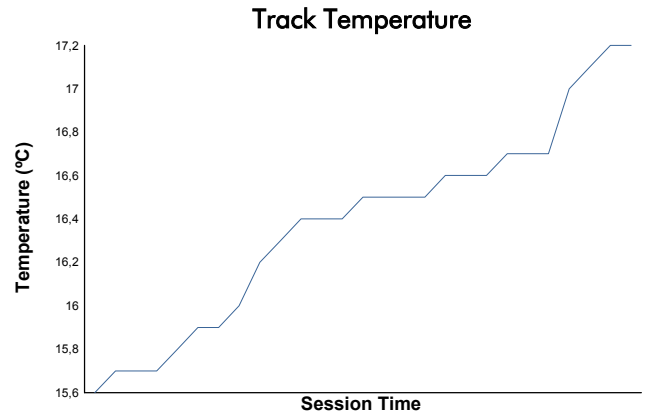

SILVERSTONE TROFEO PIRELLI Qualifying 2 Weather Report

Track Status: **DRY**