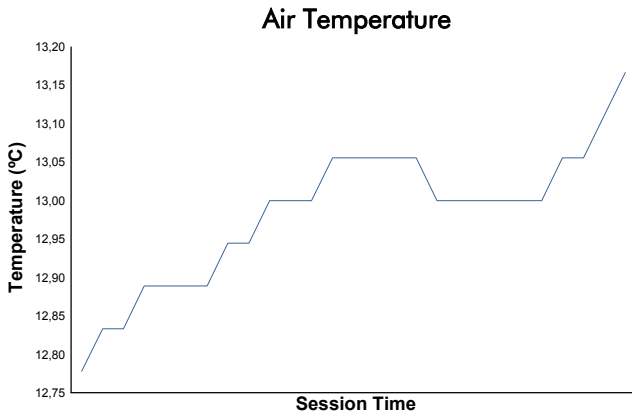

SILVERSTONE TROFEO PIRELLI Qualifying 2 Weather Report

Track Status: **DRY**