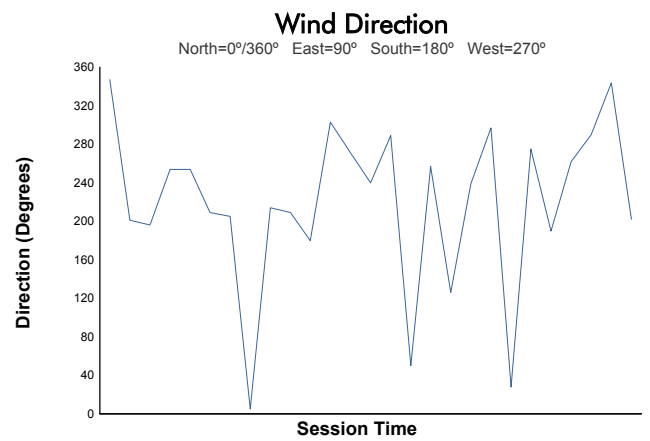

SILVERSTONE TROFEO PIRELLI Qualifying 2 Weather Report

Track Status: **DRY**