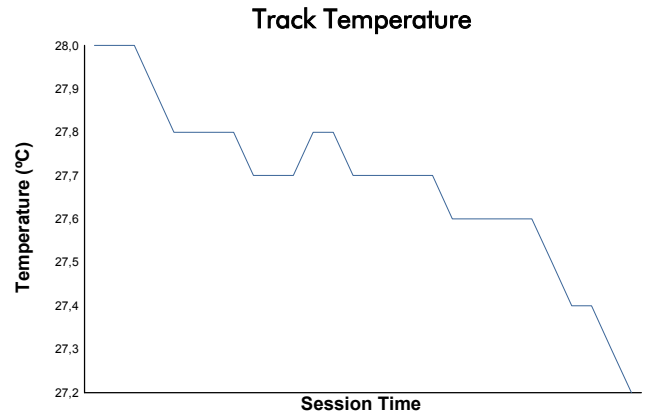

SILVERSTONE TROFEO PIRELLI Race 1

Weather Report

Track Status: **DRY**