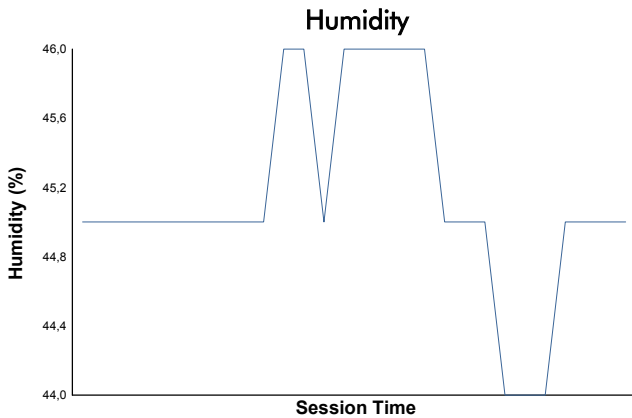

SILVERSTONE TROFEO PIRELLI Race 1

Weather Report

Track Status: **DRY**