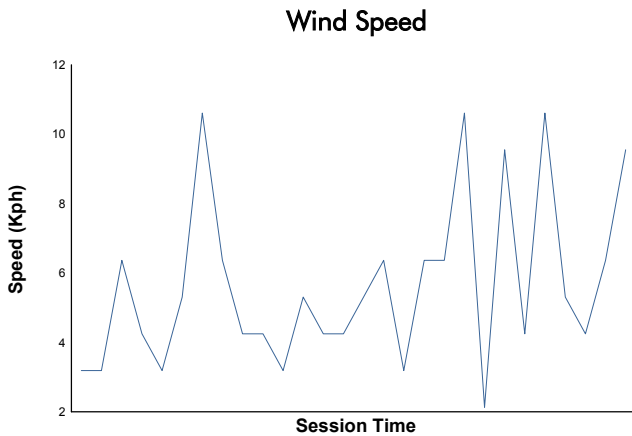

SILVERSTONE TROFEO PIRELLI Race 1

Weather Report

Track Status: **DRY**