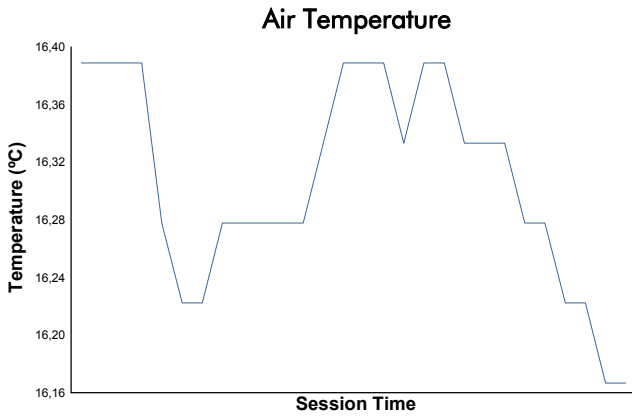

SILVERSTONE TROFEO PIRELLI Race 1

Weather Report

Track Status: **DRY**