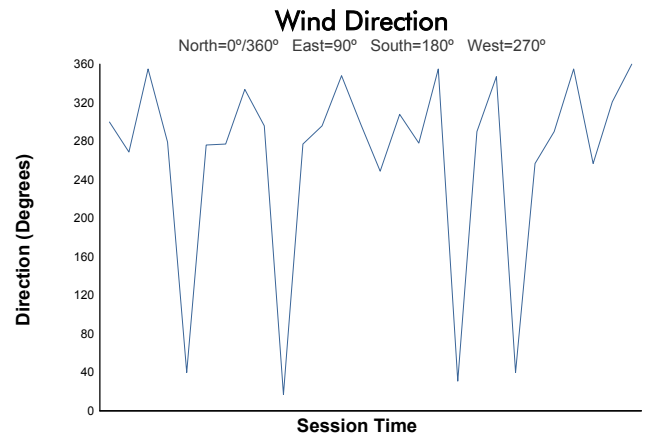

SILVERSTONE TROFEO PIRELLI Race 1

Weather Report

Track Status: **DRY**