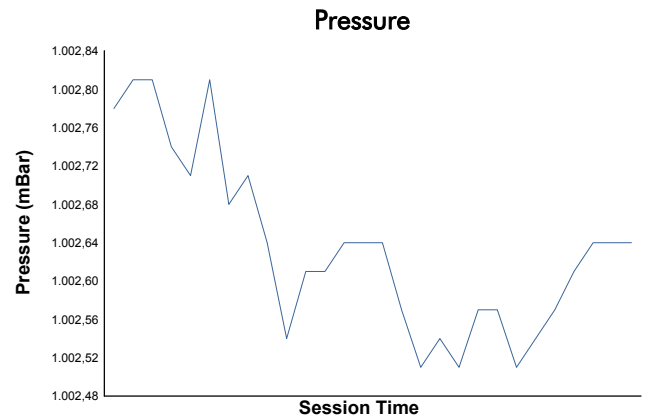

SILVERSTONE TROFEO PIRELLI Race 1

Weather Report

Track Status: **DRY**