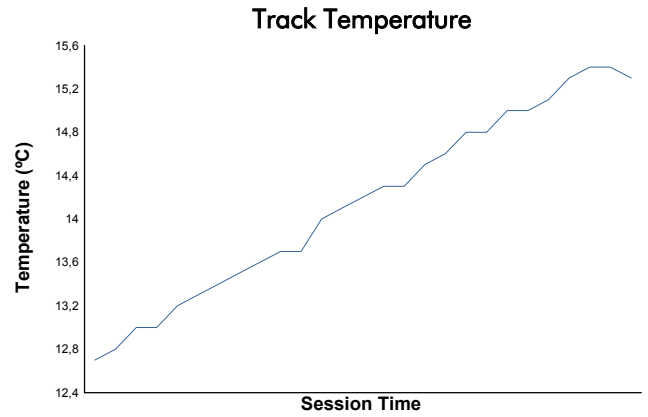

SILVERSTONE TROFEO PIRELLI Qualifying 1 Weather Report

Track Status: **DRY**