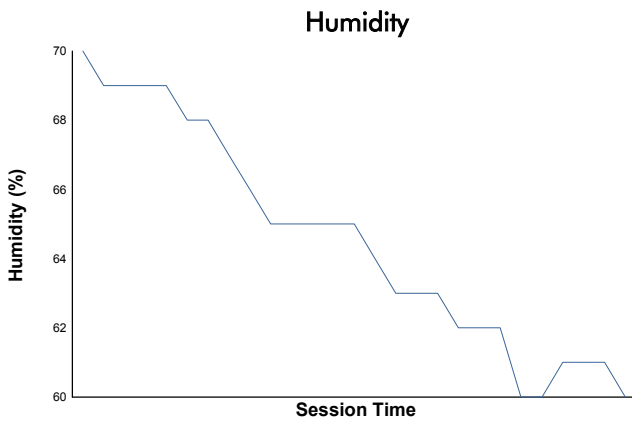

SILVERSTONE TROFEO PIRELLI Qualifying 1 Weather Report

Track Status: **DRY**