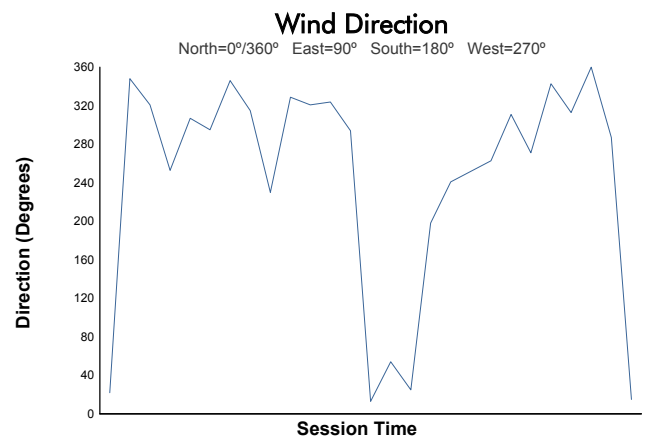

SILVERSTONE TROFEO PIRELLI Qualifying 1 Weather Report

Track Status: **DRY**