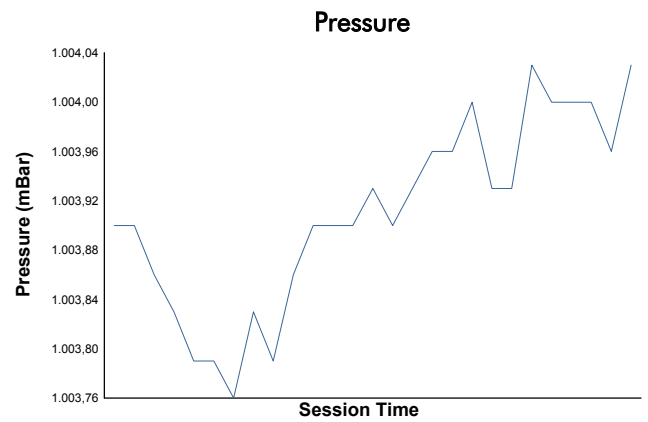

SILVERSTONE TROFEO PIRELLI Qualifying 1 Weather Report

Track Status: **DRY**