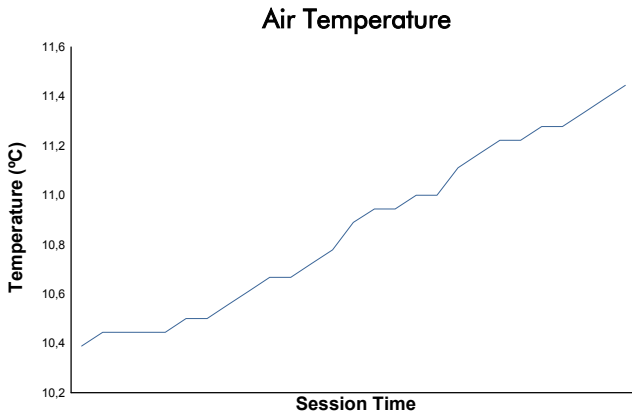

SILVERSTONE TROFEO PIRELLI Qualifying 1 Weather Report

Track Status: **DRY**