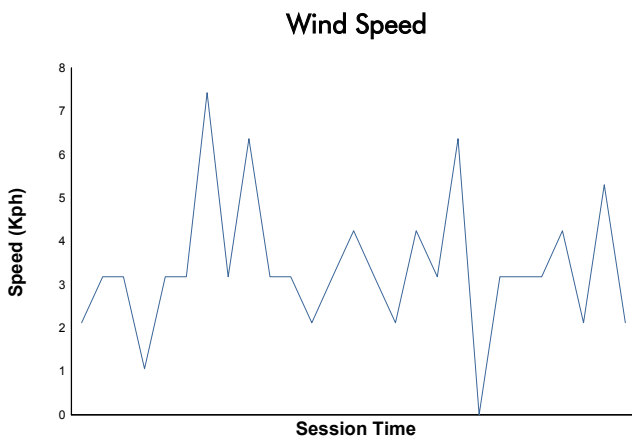

SILVERSTONE TROFEO PIRELLI Qualifying 1 Weather Report

Track Status: **DRY**