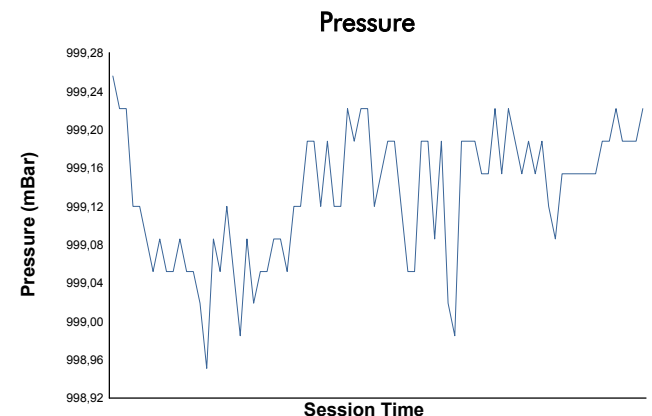

SILVERSTONE TROFEO PIRELLI Test Weather Report

Track Status: **DRY**