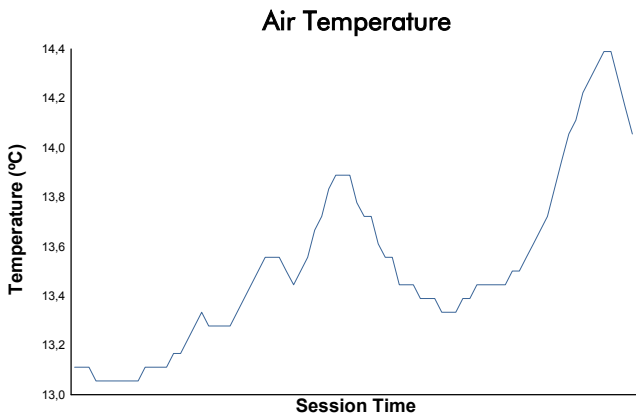

SILVERSTONE TROFEO PIRELLI Test Weather Report

Track Status: **DRY**