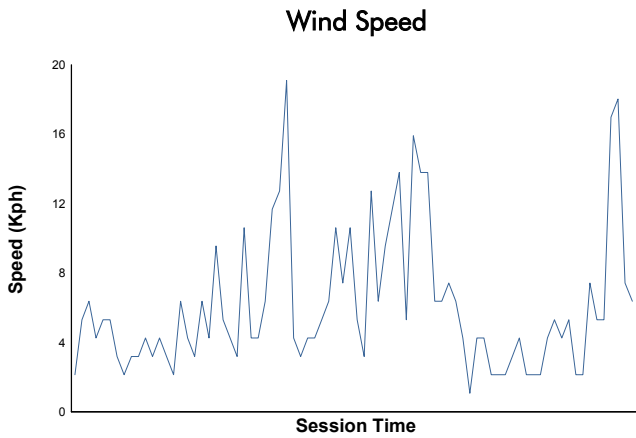

SILVERSTONE TROFEO PIRELLI Test Weather Report

Track Status: **DRY**