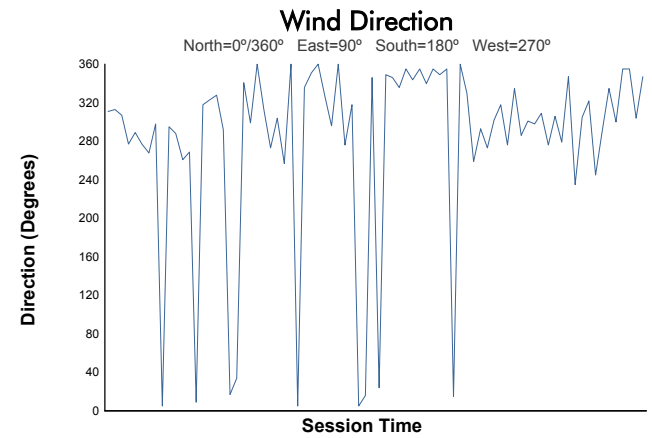

SILVERSTONE TROFEO PIRELLI Test Weather Report

Track Status: **DRY**