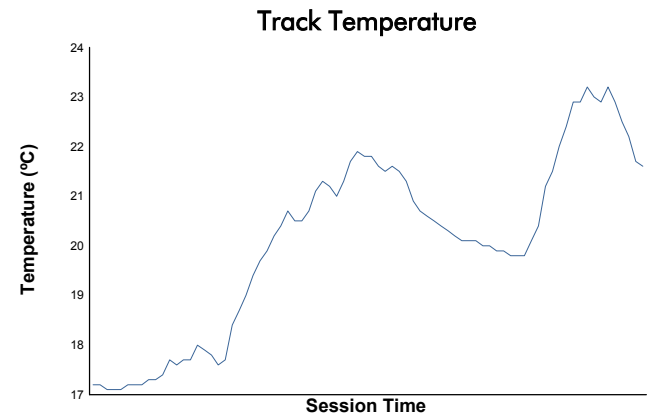

SILVERSTONE TROFEO PIRELLI Test Weather Report

Track Status: **DRY**