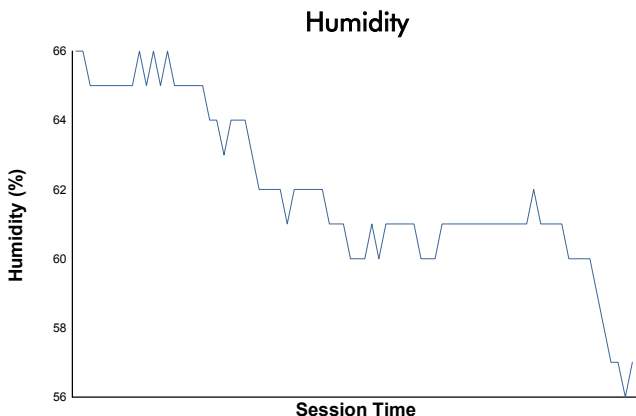

SILVERSTONE TROFEO PIRELLI Test Weather Report

Track Status: **DRY**