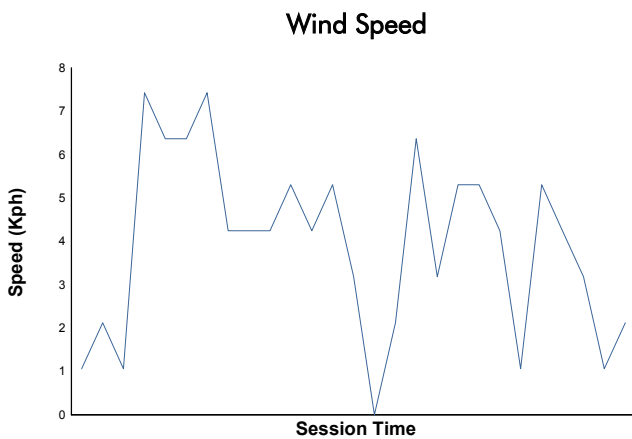

HOCKENHEIM COPPA SHELL Race 2

Weather Report

Track Status: **DRY**