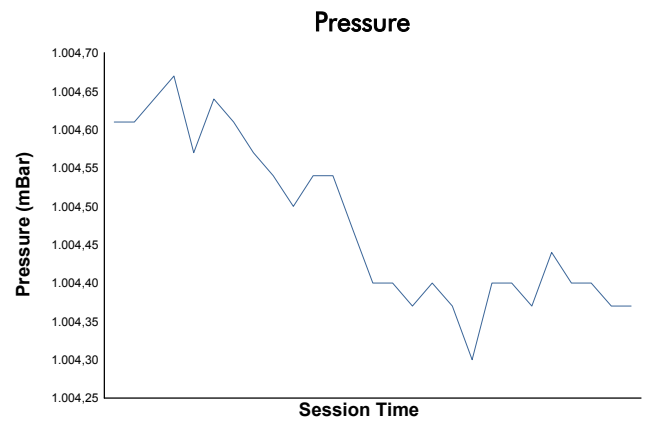

HOCKENHEIM COPPA SHELL Race 2

Weather Report

Track Status: **DRY**