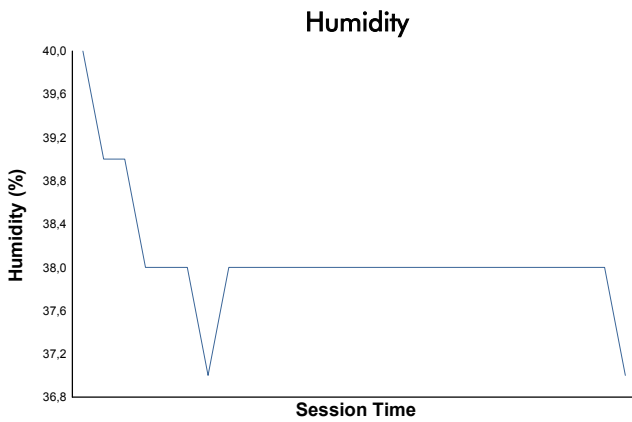

HOCKENHEIM COPPA SHELL Race 2

Weather Report

Track Status: **DRY**