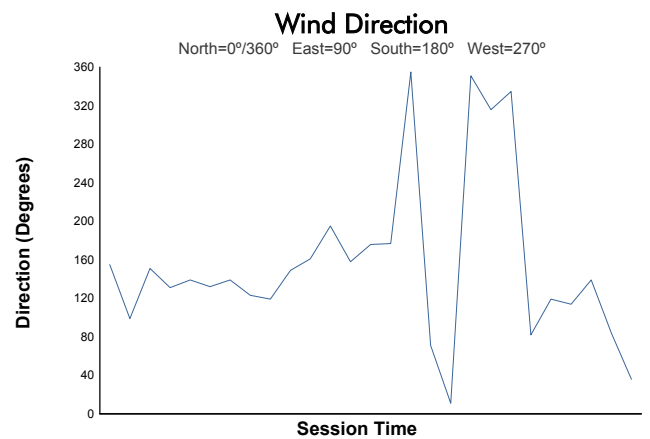

HOCKENHEIM COPPA SHELL Race 2

Weather Report

Track Status: **DRY**