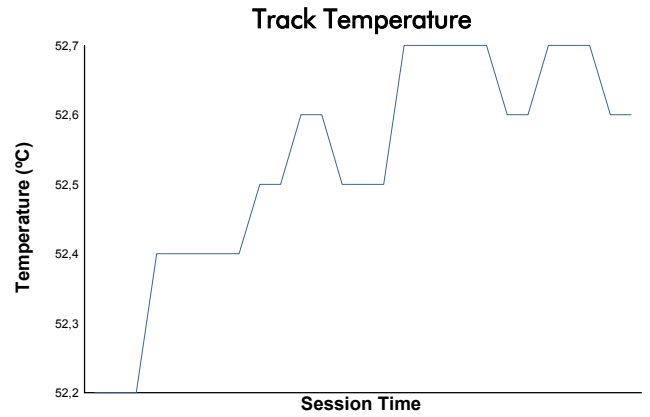

HOCKENHEIM COPPA SHELL Race 2

Weather Report

Track Status: **DRY**