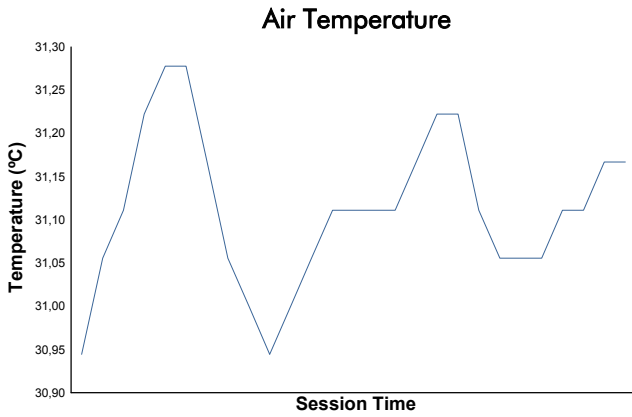

HOCKENHEIM COPPA SHELL Race 2

Weather Report

Track Status: **DRY**