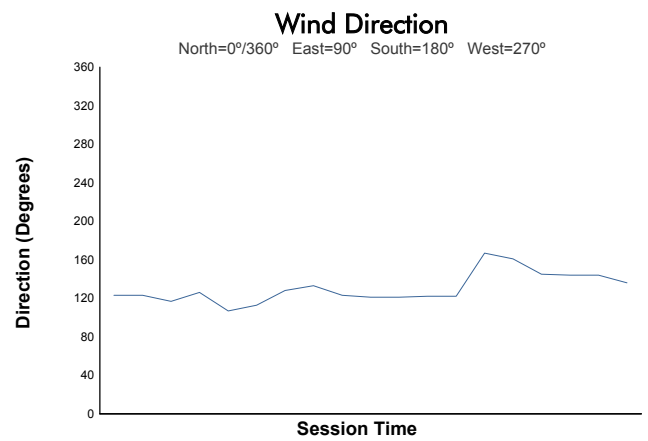

HOCKENHEIM COPPA SHELL Qualifying 2 Shell Weather Report

Track Status: **DRY**