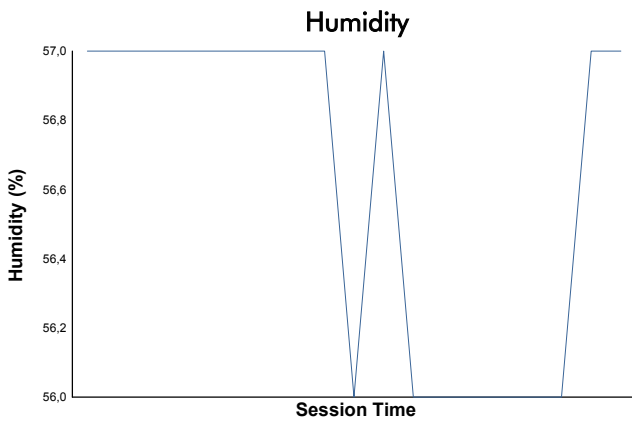

HOCKENHEIM COPPA SHELL Qualifying 2 Shell Weather Report

Track Status: **DRY**