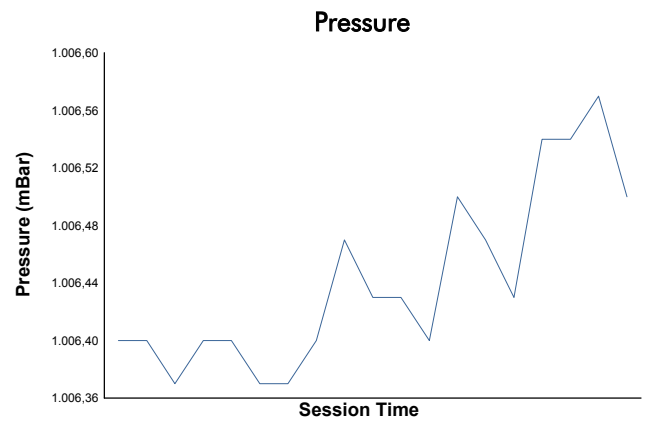

HOCKENHEIM COPPA SHELL Qualifying 2 Shell Weather Report

Track Status: **DRY**