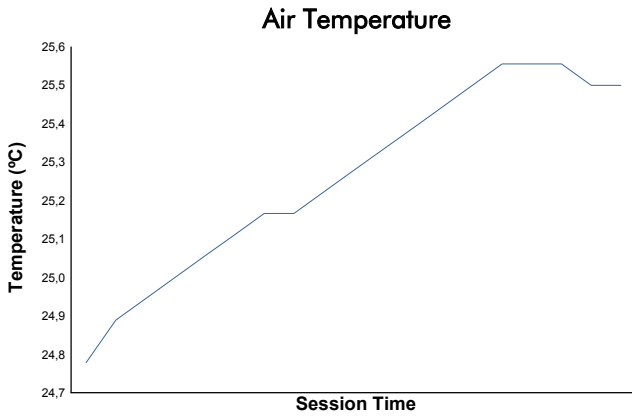

HOCKENHEIM COPPA SHELL Qualifying 2 Shell Weather Report

Track Status: **DRY**