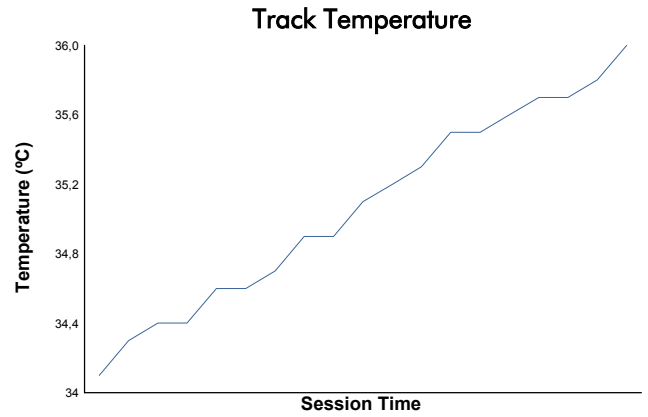

HOCKENHEIM COPPA SHELL Qualifying 2 Shell Weather Report

Track Status: **DRY**