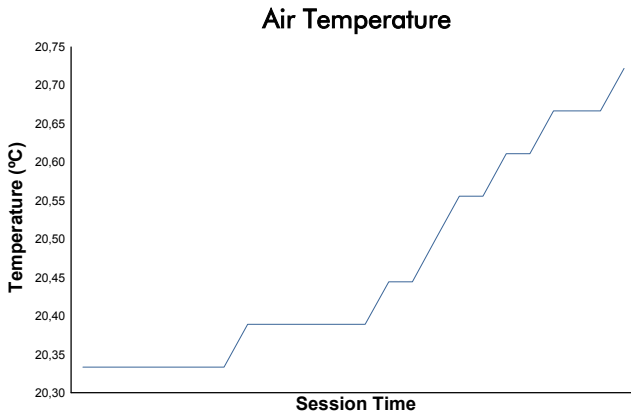

HOCKENHEIM COPPA SHELL Qualifying 1 Shell Weather Report

Track Status: **WET**