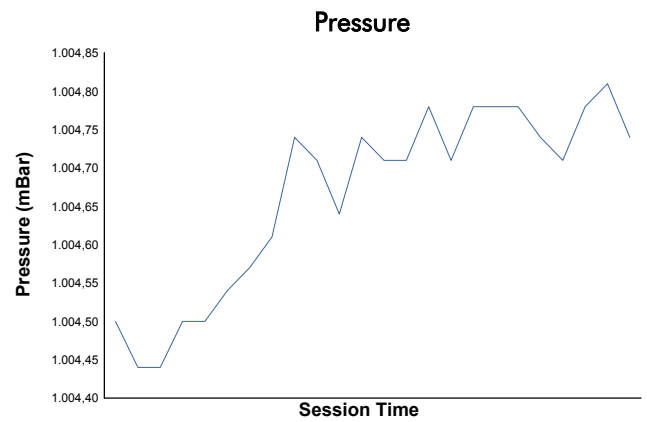

HOCKENHEIM COPPA SHELL Qualifying 1 Shell Weather Report

Track Status: **WET**