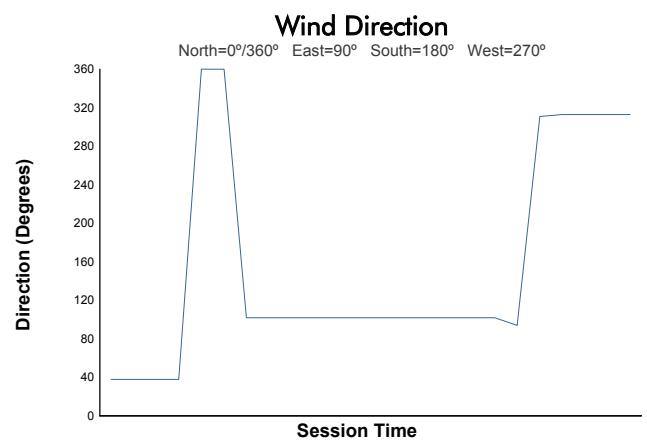

HOCKENHEIM COPPA SHELL Qualifying 1 Shell Weather Report

Track Status: **WET**