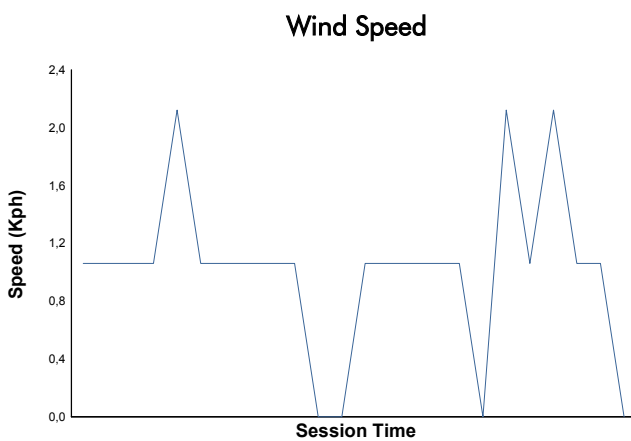

HOCKENHEIM COPPA SHELL Qualifying 1 Shell Weather Report

Track Status: **WET**