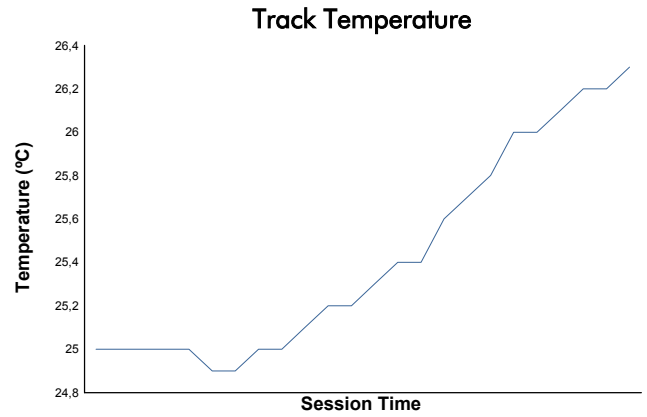

HOCKENHEIM COPPA SHELL Qualifying 1 Shell Weather Report

Track Status: **WET**