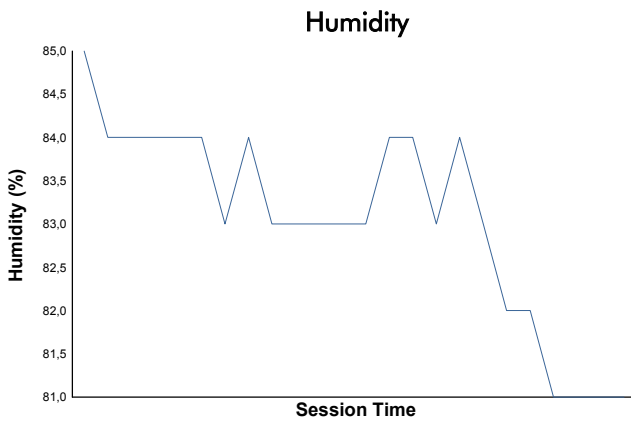

HOCKENHEIM COPPA SHELL Qualifying 1 Shell Weather Report

Track Status: **WET**